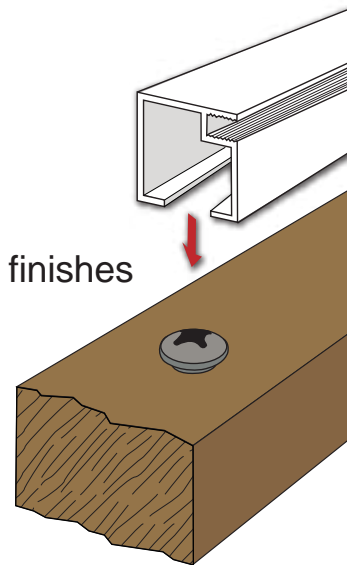

So Small, It's Practically Invisible!

- **NEW... Innovative** 2 part system with **100% Hidden Fasteners**
- **Unlimited Trim Possibilities** perfect for all architectural styles
- **Perfect for higher elevations** with interior or exterior installation
- Ultra low-profile 3/4" x 3/4" channels for great views
- Extruded aluminum channels come in white or bronze powder coated finishes

This ULTRA low profile screening system with completely hidden fasteners is perfect for higher elevations and various second story applications. MINI Track 3/4" x 3/4" channels and screw/clips work well with any housing style and trend, blending in without obstructions to create a clean, seamless look. MINI Track channels come in 5', 6', 8', 10', and 12' lengths.

This easy 2 part aluminum screening system is truly unique.

100% Hidden Fasteners for a clean & professional look!