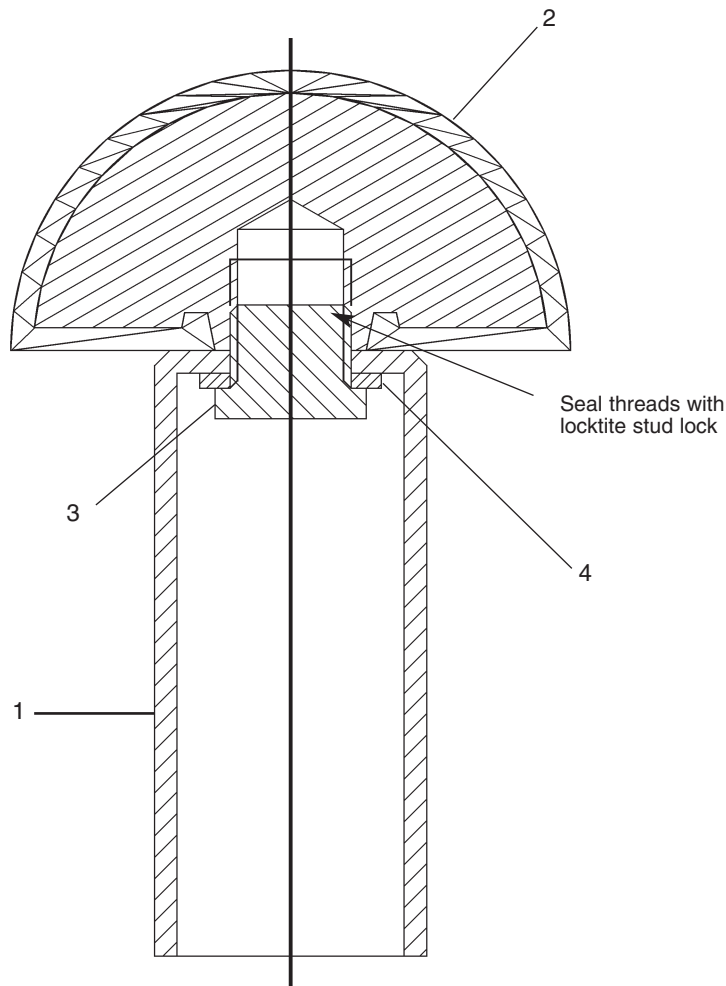

Parts List

	Old#	New #	Description
-	180-000	620-100-25	Pop-Up Assembly Complete
1	180-003	620-151-92	High Volume Stem, 5"
2	175-001	620-152-06	Pop-Up Valve Head with Rubber Cover
3	180-005	620-152-01	Pop-Up Stem Bolt
4	180-004	226-120-32	Washer, Flat 7/8 SAE, SS