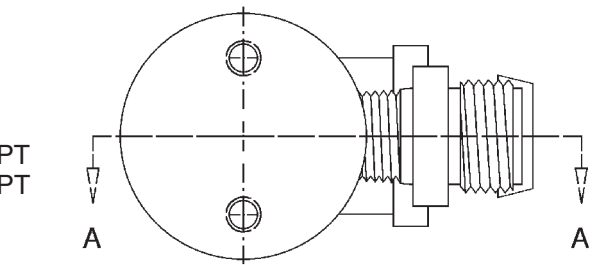

Suction Gun Assembly, 5/16" Nozzle, P/N 265-050-02

Old #	New #	Description
1 153-004	265-000-03	Gun Body
2 153-005	230-251-01	Gun Hose Adapter
3 153-001	110-040-01	Airjet Assy, 1/8" w/ O Ring
4 718-050	427-108-01	Nozzle, PTT-5
5 633-315	230-132-09	Adapter Brass, 1/2 NPSx3/8 NPT
or 173-018	230-132-09	Adapter Brass, 1/2 NPSx3/8 NPT
6 153-006	470-030-08	O Ring (incl w/ Airjet Assy)
7 430-011	226-067-01	Set Screw, Cup Point, 1/4-20 x 3/8, SS

Suction Gun Assembly, 3/8" Nozzle, P/N 265-050-03

Old #	New #	Description
1 153-004	265-000-03	Gun Body
2 153-005	230-251-01	Gun Hose Adapter
3 153-002	110-040-02	Airjet Assy, 3/16" w/ O Ring
4 718-060	427-108-02	Nozzle, PTT-6
5 633-315	230-132-09	Adapter Brass, 1/2 NPSx3/8 NPT
or 173-018	230-132-09	Adapter Brass, 1/2 NPSx3/8 NPT
6 153-006	470-030-08	O Ring (incl w/ Airjet Assy)
7 430-011	226-067-01	Set Screw, Cup Point, 1/4-20 x 3/8, SS

Suction Gun Assembly, 1/2" Nozzle, P/N 265-050-04

Old #	New #	Description
1 153-004	265-000-03	Gun Body
2 153-005	230-251-01	Gun Hose Adapter
3 153-003	110-040-03	Airjet Assy, 1/4" w/ O Ring
4 718-080	427-108-04	Nozzle, PTT-8
5 633-315	230-132-09	Adapter Brass, 1/2 NPSx3/8 NPT
or 173-018	230-132-09	Adapter Brass, 1/2 NPSx3/8 NPT
6 153-006	470-030-08	O Ring (incl w/ Airjet Assy)
7 430-011	226-067-01	Set Screw, Cup Point, 1/4-20 x 3/8, SS