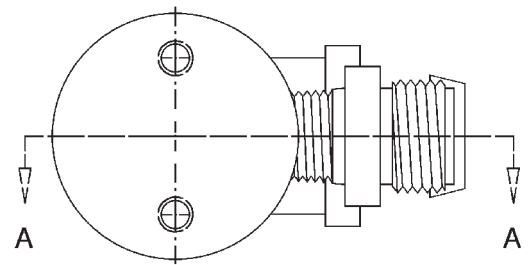

Suction Gun Assembly, 5/16" Nozzle, P/N 265-050-02

Old #	New #	Description
1 153-004	265-000-03	Gun Body
2 153-005	230-251-01	Gun Hose Adapter
3 153-001	110-040-01	Airjet Assy, 1/8" w/ O Ring
4 718-050	427-108-01	Nozzle, PTT-5
5 633-315	230-132-09	Adapter Brass, 1/2 NPSx3/8 NPT
or 173-018	230-132-09	Adapter Brass, 1/2 NPSx3/8 NPT
6 153-006	470-030-08	O Ring (incl w/ Airjet Assy)
7 430-011	226-067-01	Set Screw, Cup Point, 1/4-20 x 3/8, SS

Suction Gun Assembly, 3/8" Nozzle, P/N 265-050-03

Old #	New #	Description
1 153-004	265-000-03	Gun Body
2 153-005	230-251-01	Gun Hose Adapter
3 153-002	110-040-02	Airjet Assy, 3/16" w/ O Ring
4 718-060	427-108-02	Nozzle, PTT-6
5 633-315	230-132-09	Adapter Brass, 1/2 NPSx3/8 NPT
or 173-018	230-132-09	Adapter Brass, 1/2 NPSx3/8 NPT
6 153-006	470-030-08	O Ring (incl w/ Airjet Assy)
7 430-011	226-067-01	Set Screw, Cup Point, 1/4-20 x 3/8, SS

Suction Gun Assembly, 1/2" Nozzle, P/N 265-050-04

Old #	New #	Description
1 153-004	265-000-03	Gun Body
2 153-005	230-251-01	Gun Hose Adapter
3 153-003	110-040-03	Airjet Assy, 1/4" w/ O Ring
4 718-080	427-108-04	Nozzle, PTT-8
5 633-315	230-132-09	Adapter Brass, 1/2 NPSx3/8 NPT
or 173-018	230-132-09	Adapter Brass, 1/2 NPSx3/8 NPT
6 153-006	470-030-08	O Ring (incl w/ Airjet Assy)
7 430-011	226-067-01	Set Screw, Cup Point, 1/4-20 x 3/8, SS