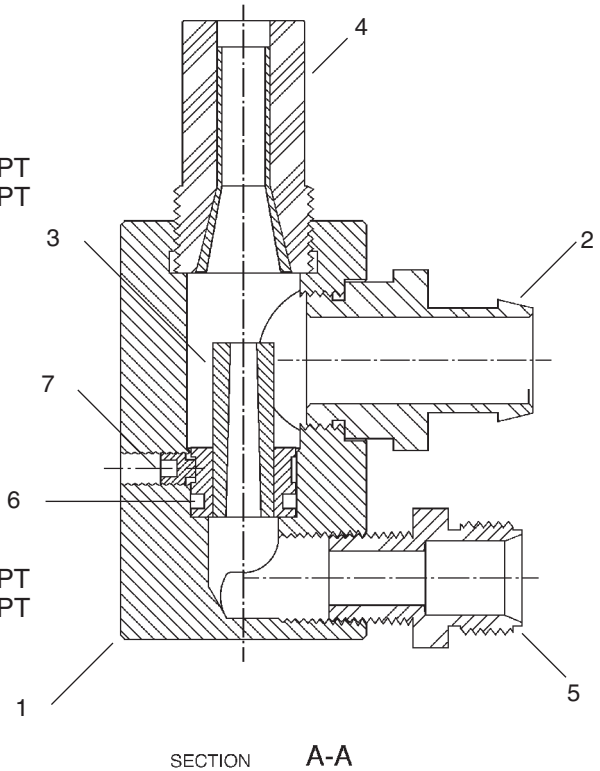

Suction Gun Assembly, 5/16" Nozzle, P/N 265-050-02

Old #	New #	Description
1 153-004	265-000-03	Gun Body
2 153-005	230-251-01	Gun Hose Adapter
3 153-001	110-040-01	Airjet Assy, 1/8" w/ O Ring
4 718-050	427-108-01	Nozzle, PTT-5
5 633-315	230-132-09	Adapter Brass, 1/2 NPSx3/8 NPT
or 173-018	230-132-09	Adapter Brass, 1/2 NPSx3/8 NPT
6 153-006	470-030-08	O Ring (incl w/ Airjet Assy)
7 430-011	226-067-01	Set Screw, Cup Point, 1/4-20 x 3/8, SS

Suction Gun Assembly, 3/8" Nozzle, P/N 265-050-03

Old #	New #	Description
1 153-004	265-000-03	Gun Body
2 153-005	230-251-01	Gun Hose Adapter
3 153-002	110-040-02	Airjet Assy, 3/16" w/ O Ring
4 718-060	427-108-02	Nozzle, PTT-6
5 633-315	230-132-09	Adapter Brass, 1/2 NPSx3/8 NPT
or 173-018	230-132-09	Adapter Brass, 1/2 NPSx3/8 NPT
6 153-006	470-030-08	O Ring (incl w/ Airjet Assy)
7 430-011	226-067-01	Set Screw, Cup Point, 1/4-20 x 3/8, SS

Suction Gun Assembly, 1/2" Nozzle, P/N 265-050-04

Old #	New #	Description
1 153-004	265-000-03	Gun Body
2 153-005	230-251-01	Gun Hose Adapter
3 153-003	110-040-03	Airjet Assy, 1/4" w/ O Ring
4 718-080	427-108-04	Nozzle, PTT-8
5 633-315	230-132-09	Adapter Brass, 1/2 NPSx3/8 NPT
or 173-018	230-132-09	Adapter Brass, 1/2 NPSx3/8 NPT
6 153-006	470-030-08	O Ring (incl w/ Airjet Assy)
7 430-011	226-067-01	Set Screw, Cup Point, 1/4-20 x 3/8, SS