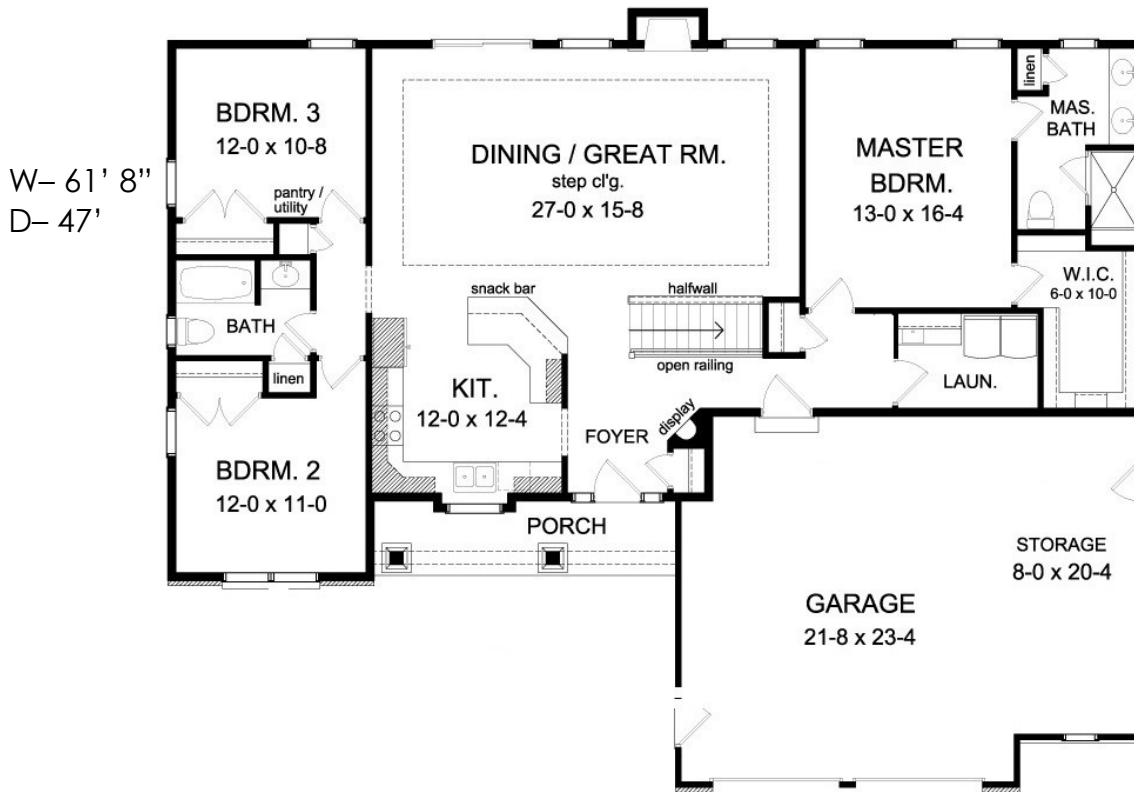

# GERBER HOMES

**NEW**

**The Chelsea**  
1707 Sq. Ft.

- Shown w/ the following Opt. Items...**
- Stone Veneer
  - Upgraded columns
  - Step Ceiling
  - Side windows in BR 2 & 3
  - Finished stairs to basement
  - Display niche in foyer
  - Laundry Tray/ Countertops in LR

This sheet is for illustrative purposes only and is not part of a legal contract. Dimensions shown are approximate and may vary from completed structure.