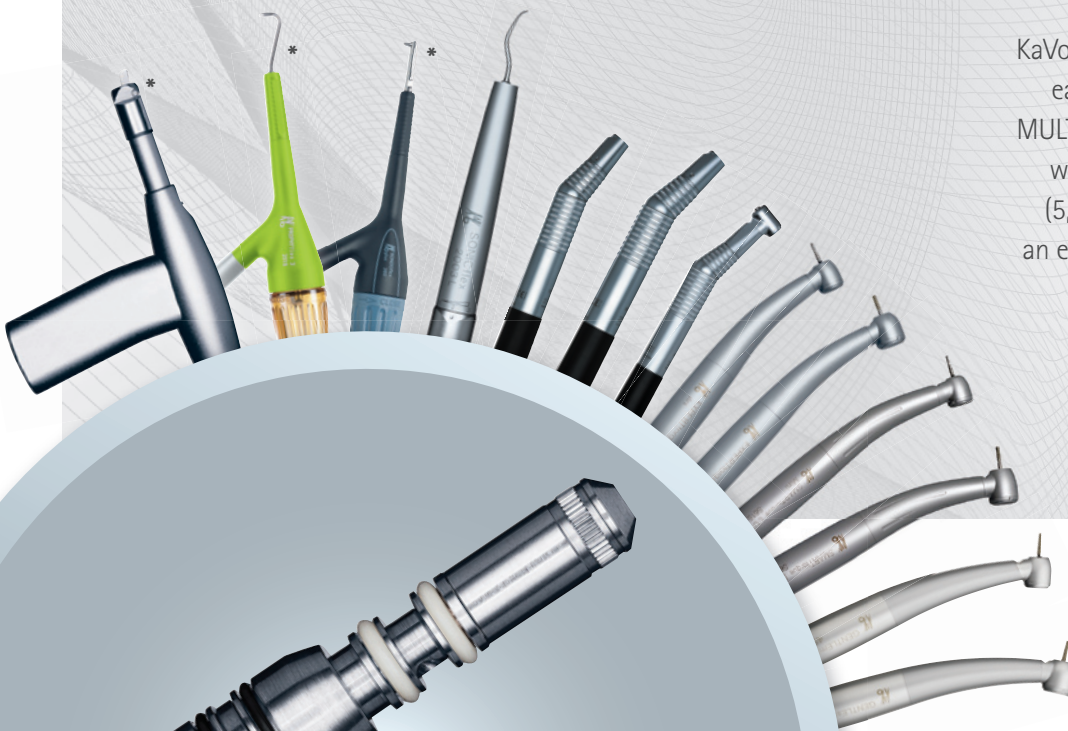

MULTI LED Bulb

KaVo MULTI LED for your MULTIflex couplers. KaVo's innovative solution is an LED that can easily replace your existing halogen lamp. MULTI LED offers efficient and superior light, with color temperature similar to daylight (5,500K and 25,000 lux) at the bur tip.

MULTIflex 460 LED

6-pin fiber optic coupler with MULTI LED bulb in coupler. Anti-retraction valve. (Same as 465LRN but without water spray regulator.) Use with LCM Illuminator and tubing. Not sterilizable.

MULTIflex 465 LED

6-pin fiber optic coupler with MULTI LED bulb in coupler. Spray regulator. Anti-retraction valve. Use with LCM Illuminator and tubing. Not sterilizable.

Product	Description	KaVo Part No.
KaVo MULTI LED	MULTI LED bulb with daylight color temperature and perfect illumination	1007.5372
MULTIflex 460 LED	Six-pin coupler with KaVo MULTI LED	1007.3201
MULTIflex 465 LED	Six-pin coupler with KaVo MULTI LED bulb and spray regulator	1007.3197
MULTIflex 460 LE	Six-pin coupler with halogen bulb (upgradeable to KaVo MULTI LED)	1001.7599
MULTIflex 465 LRN	Six-pin coupler with halogen bulb (upgradeable to KaVo MULTI LED) and spray regulator	0553.1550

KaVo MULTIflex coupling for every application

KaVo's innovative solution is an LED that can easily replace your existing halogen lamp. MULTI LED offers efficient and superior light, with color temperature similar to daylight (5,500K and 25,000 lux) at the bur tip. It is an economical way to upgrade your existing MULTIflex couplers to LED.

* Non LUX Instruments

906.8961/rev1/7/11

KaVo. Dental Excellence.

888-ASK-KAVO · www.kavousa.com