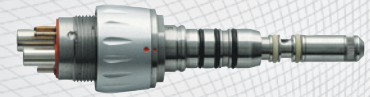

MULTIflex 465 LED

6-pin fiber optic coupler with MULTI LED bulb in coupler. Spray regulator. Anti-retraction valve. Use with LCM Illuminator and tubing. Not sterilizable.

Product	Description	KaVo Part No.
KaVo MULTI LED	MULTI LED bulb with daylight color temperature and perfect illumination	1007.5372
MULTIflex 460 LED	Six-pin coupler with KaVo MULTI LED	1007.3201
MULTIflex 465 LED	Six-pin coupler with KaVo MULTI LED bulb and spray regulator	1007.3197
MULTIflex 460 LE	Six-pin coupler with halogen bulb (upgradeable to KaVo MULTI LED)	1001.7599
MULTIflex 465 LRN	Six-pin coupler with halogen bulb (upgradeable to KaVo MULTI LED) and spray regulator	0553.1550