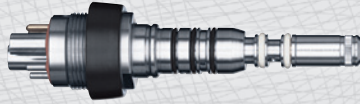

MULTIflex 460 LED

6-pin fiber optic coupler with MULTI LED bulb in coupler. Anti-retraction valve. (Same as 465LRN but without water spray regulator.) Use with LCM Illuminator and tubing. Not sterilizable.