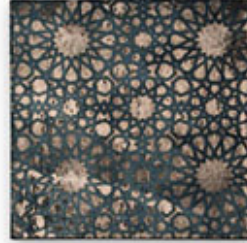

ALBORZ

ASAL

ASIA

CORTINA

IZNIK

RAFAH

SELJUK

all tiles available in 3", 4" and 6" squares.