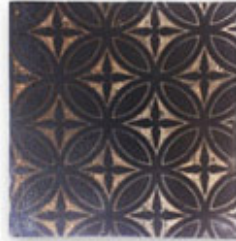

ALBORZ

ASAL

ASIA

CORTINA

IZNIK

RAFAH

SELJUK

all tiles available in 3", 4" and 6" squares.

(all tiles repeat at 12")

- 6" tile with pattern - \$28.50 each
- 6" field tile (no pattern) - \$15.00 each
- 4" tile with pattern - \$16.50
- 4" field tile - 12.50 each
- 3" tile with pattern - \$12.50 each
- 3" field tile (no pattern) - \$7.50 each