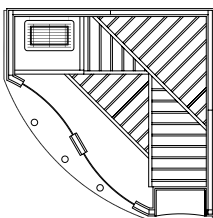

Amberlight 6'x6' w/FSO