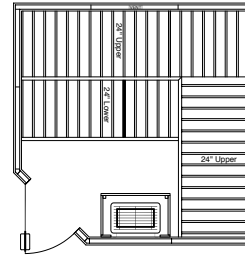

PB77-5 w/FSO - 7'x7'