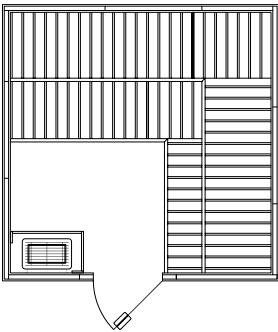

PB88 w/FSO - 8'x8'