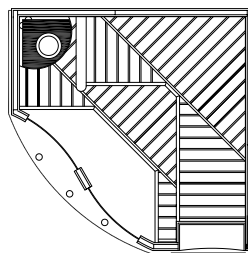

Amberlight 7'x7' w/Pikkutonttu