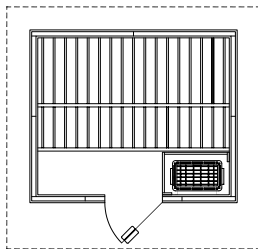

PASSPORT SAUNAS

PS44 - 4'x4'

PS46 - 4'x6'

PS5c - 5'x5'

PS66c - 6'x6'

PS57 - 5'x7'

All Passport Saunas Include

- Clear Canadian Hemlock interior and exterior
- Exterior finished with biodegradable wood treatment for luxurious look and for ease in maintenance
- Stereo/CD sound system
- Ceiling Overhang with internal puck lighting
- Interior low voltage lighting & color therapy lighting system
- Built-in floor with vinyl surface
- Simple hook & pin panel design; easily installs in less than an hour
- Stainless steel Junior or Viki wet/dry sauna heater
- SaunaLogic Digital controls
- 5 sizes available (4x4, 4x6, 5x5 corner, 5x7 and 6x6 corner)

PATIO SAUNAS

P45 - 4'x5' *

P46 - 4'x6' *

P56 - 5'x6' *

P57 - 5'x7' *

Patio Sauna Includes The Following Standard Features

- Nordic White Spruce walls and ceiling, Abachi backrests, headrests, heater guard and duckboard
- Pre-built, prefitted wall and ceiling panels all completely blind nailed
- Built-in floor with attractive water resistant vinyl flooring
- Constructed on cedar runners
- Cathedral ceiling with exposed wood beams
- FSO Heater with digital control
- Bucket, ladle, light, and thermometer
- Roof kit in easy-to-install panels