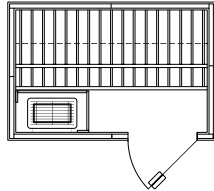

PB46 w/FSO - 4'x6'