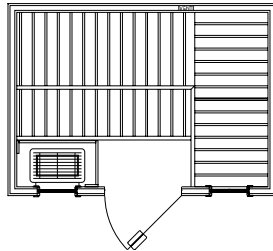

PASSPORT SAUNAS

PS44 - 4'x4'

PS46 - 4'x6'

PS5c - 5'x5'

PS66c - 6'x6'

PS57 - 5'x7'

All Passport Saunas Include

- Clear Canadian Hemlock interior and exterior
- Exterior finished with biodegradable wood treatment for luxurious look and for ease in maintenance
- Stereo/CD sound system
- Ceiling Overhang with internal puck lighting
- Interior low voltage lighting & color therapy lighting system
- Built-in floor with vinyl surface
- Simple hook & pin panel design; easily installs in less than an hour
- Stainless steel Junior or Viki wet/dry sauna heater
- SaunaLogic Digital controls
- 5 sizes available (4x4, 4x6, 5x5 corner, 5x7 and 6x6 corner)