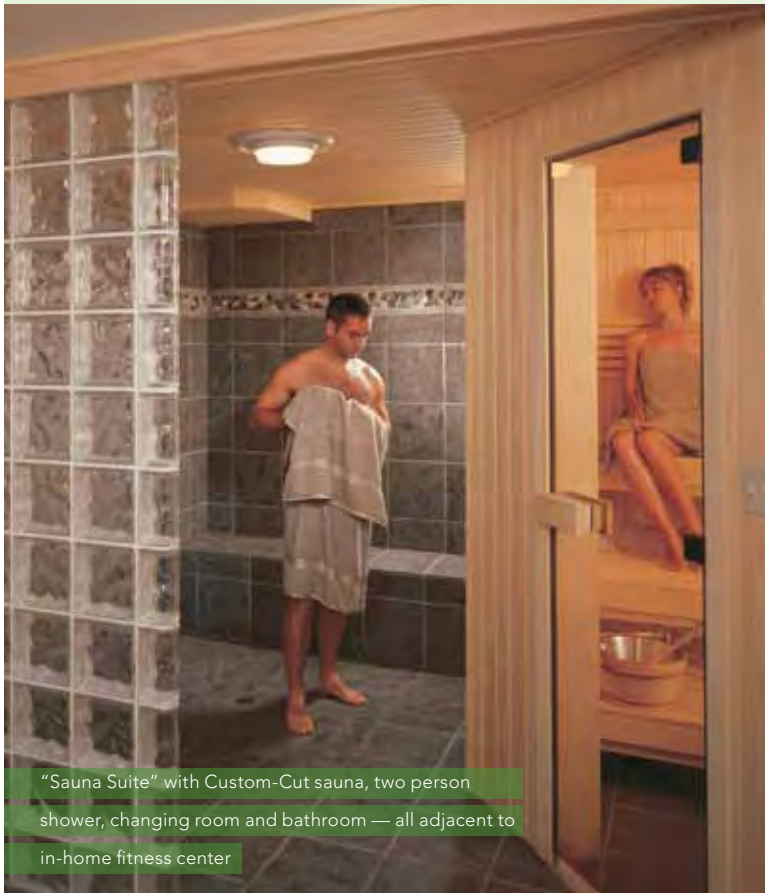

HAVE IT YOUR WAY

Finnleo Custom-Cut saunas are perfect for homes, hotels, corporate fitness centers, health clubs... The possibilities are endless. Custom-Cut saunas are hand made using the highest quality Nordic white-woods for the walls and ceiling, and elegant Abachi for the interior furnishings — just like in the finest saunas of Europe.

Finnleo's commitment to detail shows throughout the sauna, particularly in the bench construction. Custom-Cut saunas include a European style all-glass door, or you can choose from other Finnleo door options. You can even choose your preferred wood for paneling and furnishings.

Hand-crafted to your plan, we'll pre-cut the finest materials for your walls and ceiling and pre-build the benches and door — all for final installation on your framed walls. Simply provide the inside dimensions of the framed walls, the door location and your preference for bench configuration. We'll do the rest.

Innovative use of glass windows and doors, unusual angles, unique bench configurations — with a Finnleo Custom-Cut sauna, almost anything is possible. And if you need help with planning or in choosing from various options, simply call, email or fax us. We'll be there to provide free recommendations and CAD drawings.

"Sauna Suite" with Custom-Cut sauna, two person shower, changing room and bathroom — all adjacent to in-home fitness center