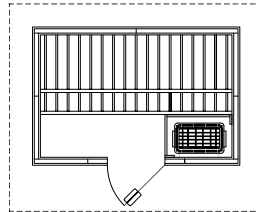

P46 - 4'x6' *