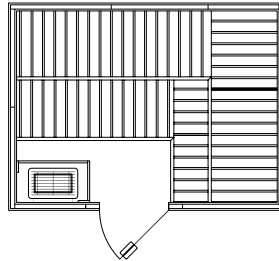

PB68 w/FSO - 6'x8'