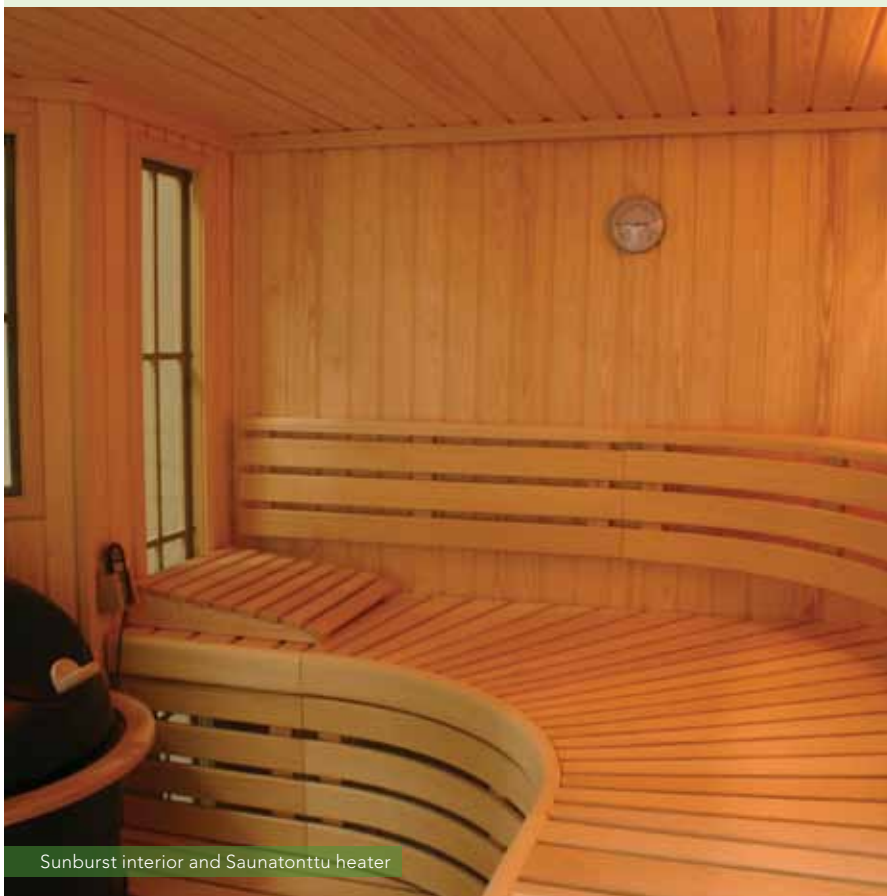

THE ONLY LIMIT IS YOUR IMAGINATION

Choose from deluxe interior and exterior upgrades such as all-glass front saunas, Deco interior systems, Sunburst interiors, exclusive European sauna wood species, luxurious contrasting wood colors, curved glass doors and windows, in-sauna entertainment centers with DVD/TV and sound systems, user-friendly digital controls, heater designs....

These are just some of your options. These and others shown throughout this catalog are available for most Finnleo traditional saunas. And thanks to our custom manufacturing capabilities, no idea you have is too big or too small to explore—simply contact us and we'll be happy to help make your dream sauna come true.

GRANDE INTERIOR

A special optional design in two styles (Classic Grande or V-Grande), this interior includes bench skirt, arched leg rest, custom backrests, light valance with low voltage lighting, and a deluxe heater guard.

All interior features are crafted from Abachi wood - beautiful, clear, light-colored, and a standard of excellence in Europe. Abachi is well-known for its resistance to the rigors of repeated heating and cooling, and for remaining comfortable to exposed skin despite the intense heat of the sauna.

Sunburst interior and Saunatonnttu heater