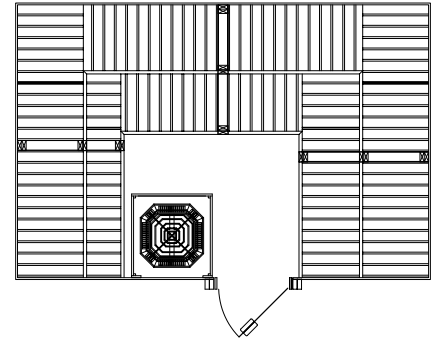

CC812 - 8'x12'

CC1010 - 10'x10'

CC1212 - 12'x12'

Door options include:

- All-Glass 24x80" bronze tinted door
- All-Glass Birch-Leaf Etched door 24x72"
- All-Glass Satin door 24x72"
- All-Glass bronze tint door 24x72"
- Clear Pine 24x80" door with glass window
- Clear Pine 23¹/₄" x 69¹/₄" door with glass window