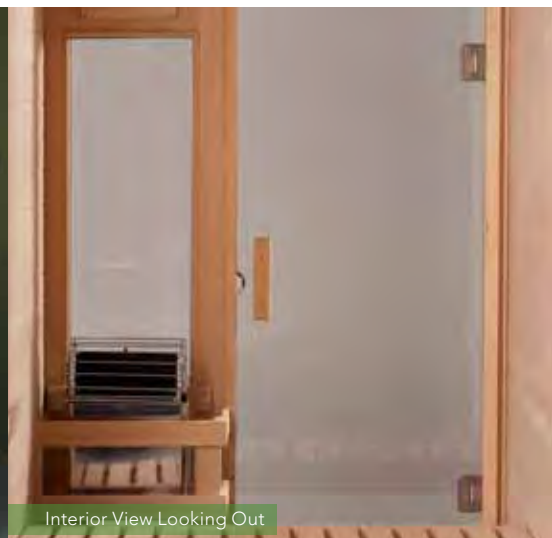

Interior View Looking Out