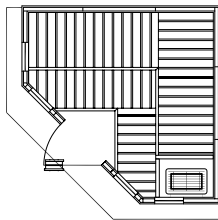

Moonlight 7'x7' w/FSO