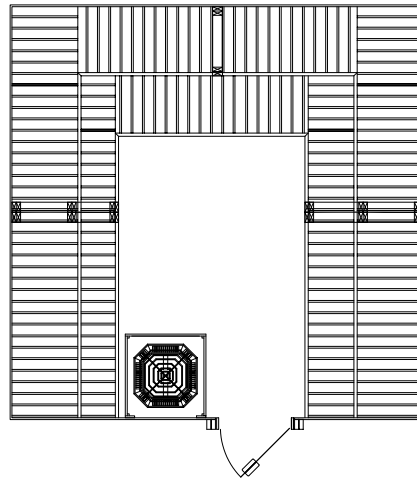

CC812 - 8'x12'

CC1010 - 10'x10'

CC1212 - 12'x12'

Door options include:

- All-Glass 24x80" bronze tinted door
- All-Glass Birch-Leaf Etched door 24x72"
- All-Glass Satin door 24x72"
- All-Glass bronze tint door 24x72"
- Clear Pine 24x80" door with glass window
- Clear Pine 23¹/₄" x 69¹/₄" door with glass window