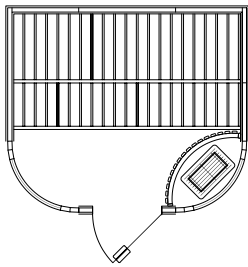

Options

- iPod Locker

Twilight 6'x7' w/Designer T Heater & T-1 Control

DESIGNER SAUNAS

Aurora Sauna

- Outside dimensions: Depth 72", Width 84", Height: 84"
- Includes two curved sidelight windows, arched ceiling, all-glass door, corner valance lighting, backrests, bench skirt, matching curved heater guard
- Available in two layouts: two or three benches
- Sauna heater: 6.0kW
- Natural wood exterior
- Available in Nordic White Spruce/Abachi (standard) or your choice of Western Red Cedar or Canadian Hemlock