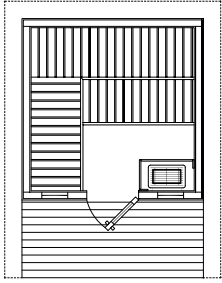

METRO SAUNAS

MS77 (7x7 sauna & 3x7 porch)