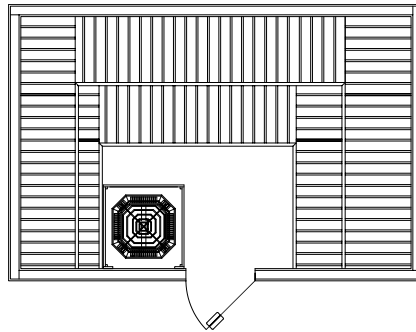

PB812 w/Octa - 8'x12'

Typical configurations of Finnleo Sisu Series. Dimensions are approximate O.D. of sauna room.

Allow 2 ft. of bench per person. Unlimited custom shapes and sizes available for panel-type saunas.

All Sisu Packages Include

- Abachi benches, backrests, headrests, heater guard and duck boards
- Prebuilt, prefitted wall and ceiling panels — all completely blind nailed, Nordic White Spruce interior and exterior
- Prehung all-glass door, hinged left or right, premounted in its own panel
- Heater, rocks, bucket, ladle, light, thermometer and necessary hardware

- Manufactured in the USA by Finnleo
- Quick and easy assembly make Sisu the clear choice

Options Available:

- Entertainment Center
- Heater Upgrades: Steamy, Pikkutonttu, Saunatonnttu, Digital
- Sunburst Interior for all sauna 5' and larger
- Deluxe "Sunburst" interiors