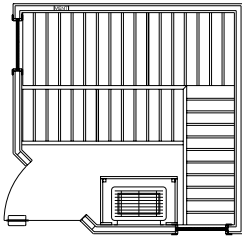

PASSPORT SAUNAS

PS44 - 4'x4'

PS46 - 4'x6'

PS5c - 5'x5'

PS66c - 6'x6'

PS57 - 5'x7'

All Passport Saunas Include

- Clear Canadian Hemlock interior and exterior
- Exterior finished with biodegradable wood treatment for luxurious look and for ease in maintenance
- Stereo/CD sound system
- Ceiling Overhang with internal puck lighting
- Interior low voltage lighting & color therapy lighting system
- Built-in floor with vinyl surface
- Simple hook & pin panel design; easily installs in less than an hour
- Stainless steel Junior or Viki wet/dry sauna heater
- SaunaLogic Digital controls
- 5 sizes available (4x4, 4x6, 5x5 corner, 5x7 and 6x6 corner)