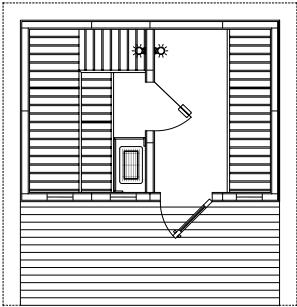

MS710 (5x7 sauna, 5x7 changing room & 4x10 porch)