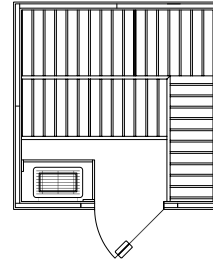

SISU SAUNAS

PB44 w/Junior - 4'x4'

PB46 w/FSO - 4'x6'

PB56 w/FSO - 5'x6'

PB66 w/FSO - 6'x6'

PB66-5 w/FSO - 6'x6'

PB68 w/FSO - 6'x8'

PB77-5 w/FSO - 7'x7'