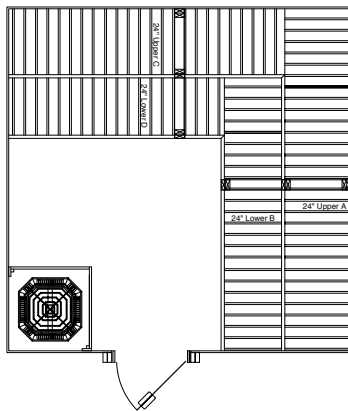

CC1010 - 10'x10'