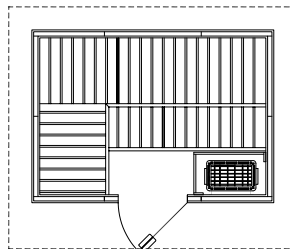

PASSPORT SAUNAS

PS44 - 4'x4'

PS46 - 4'x6'

PS5c - 5'x5'

PS66c - 6'x6'

PS57 - 5'x7'

All Passport Saunas Include

- Clear Canadian Hemlock interior and exterior
- Exterior finished with biodegradable wood treatment for luxurious look and for ease in maintenance
- Stereo/CD sound system
- Ceiling Overhang with internal puck lighting
- Interior low voltage lighting & color therapy lighting system
- Built-in floor with vinyl surface
- Simple hook & pin panel design; easily installs in less than an hour
- Stainless steel Junior or Viki wet/dry sauna heater
- SaunaLogic Digital controls
- 5 sizes available (4x4, 4x6, 5x5 corner, 5x7 and 6x6 corner)

PATIO SAUNAS

P45 - 4'x5' *

P46 - 4'x6' *

P56 - 5'x6' *

P57 - 5'x7' *

Patio Sauna Includes The Following Standard Features

- Nordic White Spruce walls and ceiling, Abachi backrests, headrests, heater guard and duckboard
- Pre-built, prefitted wall and ceiling panels all completely blind nailed
- Built-in floor with attractive water resistant vinyl flooring
- Constructed on cedar runners
- Cathedral ceiling with exposed wood beams
- FSO Heater with digital control
- Bucket, ladle, light, and thermometer
- Roof kit in easy-to-install panels