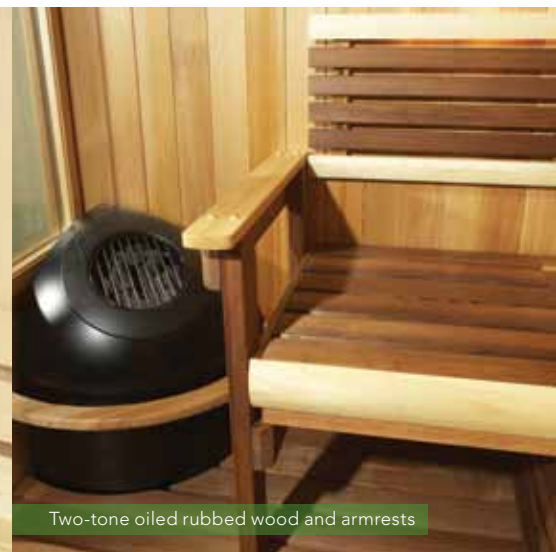

Two-tone oiled rubbed wood and armrests