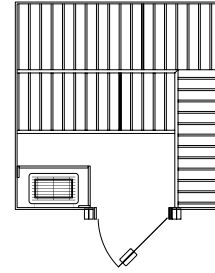

CC66 - 6'x6'