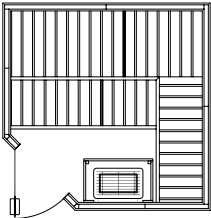

SISU SAUNAS

PB44 w/Junior - 4'x4'

PB46 w/FSO - 4'x6'

PB56 w/FSO - 5'x6'

PB66 w/FSO - 6'x6'

PB66-5 w/FSO - 6'x6'

PB68 w/FSO - 6'x8'

PB77-5 w/FSO - 7'x7'