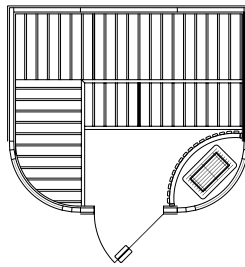

Aurora 6'x7' FSO & third bench

Options

- Entertainment Center
- Heater Upgrades: Steamy, Digital
- Digital Sunburst Interior