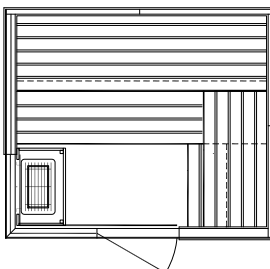

Options

- iPod Locker

Twilight 6'x7' w/Designer T Heater & T-1 Control

DESIGNER SAUNAS

Aurora Sauna

- Outside dimensions: Depth 72", Width 84", Height: 84"
- Includes two curved sidelight windows, arched ceiling, all-glass door, corner valance lighting, backrests, bench skirt, matching curved heater guard
- Available in two layouts: two or three benches
- Sauna heater: 6.0kW
- Natural wood exterior
- Available in Nordic White Spruce/Abachi (standard) or your choice of Western Red Cedar or Canadian Hemlock