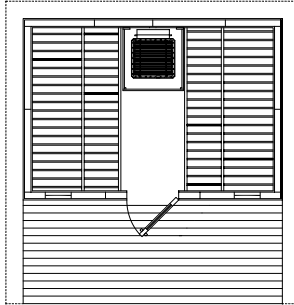

MS Resort (7x10 or 8x12 sauna, 4x10 or 4x12 porch - seating for 8-14)