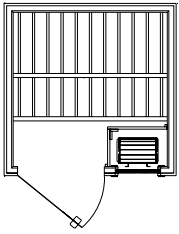

PASSPORT SAUNAS

PS44 - 4'x4'