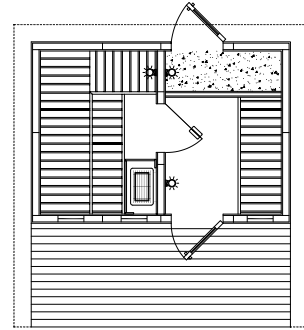

MS710 W/Storage room option