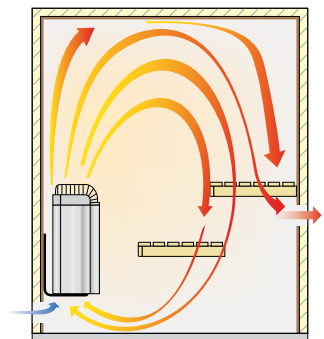

FINNLEO WALL-MOUNTED AND FLOOR STANDING HEATERS FEATURE

- More rocks in direct contact with elements, ensuring a softer, gentler and more even sauna climate
- Open air flow design to allow quick, effective heating with efficient energy use
- Double-wall structural shell minimizes surface temperatures, preventing accidental burns and adding to the comfort
- Heat shield in attractive stainless steel finish adds a modern feel to sauna decor
- Safety tested and listed for years of worry-free performance