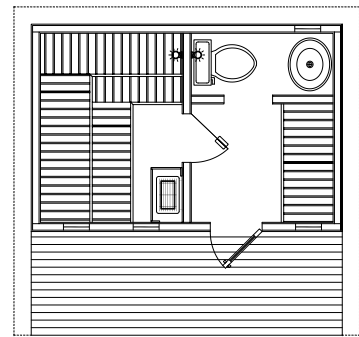

MS812 W/Toilet/Shower option