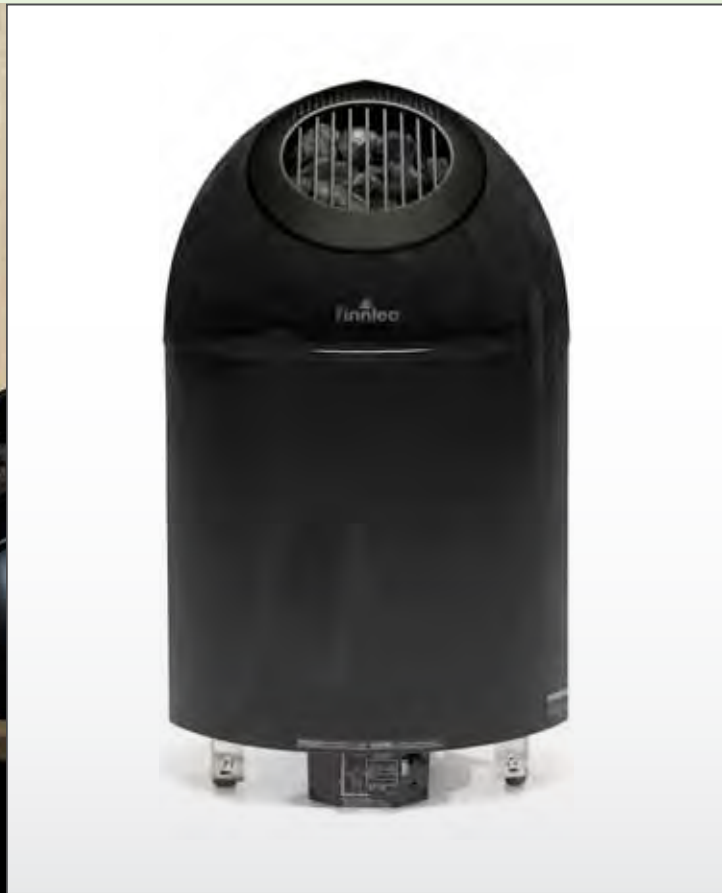

THE PIKKUTONTTU HEATER

For those sauna bathers that do not need their heater “always on”, the Pikkutonttu has been added to the Tonttu Series. Instead of being always on, the Pikkutonttu is controlled with the Finnleo Digi Series control and turns on only when activated by the control. Even though the heater has a huge rock mass, its super-insulated shell keeps sauna heat-up time similar to a traditional sauna heater. With its 24-hour programmability, users can easily program the Digi series control to have the heater hot and ready at a prescribed time.

Available in black, with four different control options. Size 18 1/8” x 39” x 18 1/8” (wxhxd). Because of its low surface shell temperatures, Pikkutonttu can be fixed close to sauna benches with minimum clearance — check safety distances in the manual.

Pikkutonttu was designed specifically to fit in the corner of the sauna. Its insulated outer shell always remains cool to the touch, guarding against accidental contact with exposed skin.

THE PIKKUTONTTU HEATER

- Developed in collaboration with renowned Finnish designer Ristomatti Ratia
- Tonttu stylized insulated shell with traditional heater startup
- 154 lbs. Vulcanite rock capacity creates a soft, gentle and luxurious heat that reaches all parts of the cabin evenly
- Very low shell surface temperature, protects skin from accidental touches

- Small safety clearance, can be fixed in corners and close to benches—always double check safety distances in the manual
- Easy to use and manage, choose from four different Digi Series control panels
- Contemporary curved front and circular top adds a modern yet traditional feel
- Available in your choice of sizes, 4.5kW, 6.5kW and 9kW