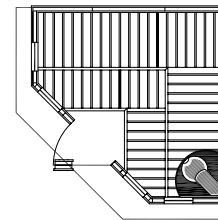

Moonlight 7'x7' w/Standard
int. and Saunatonnttu