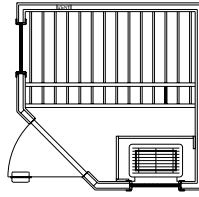

PASSPORT SAUNAS

PS44 - 4'x4'

PS46 - 4'x6'

PS5c - 5'x5'

PS66c - 6'x6'

PS57 - 5'x7'

All Passport Saunas Include

- Clear Canadian Hemlock interior and exterior
- Exterior finished with biodegradable wood treatment for luxurious look and for ease in maintenance
- Stereo/CD sound system
- Ceiling Overhang with internal puck lighting
- Interior low voltage lighting & color therapy lighting system
- Built-in floor with vinyl surface
- Simple hook & pin panel design; easily installs in less than an hour
- Stainless steel Junior or Viki wet/dry sauna heater
- SaunaLogic Digital controls
- 5 sizes available (4x4, 4x6, 5x5 corner, 5x7 and 6x6 corner)

PATIO SAUNAS

P45 - 4'x5' *

P46 - 4'x6' *

P56 - 5'x6' *

P57 - 5'x7' *

Patio Sauna Includes The Following Standard Features

- Nordic White Spruce walls and ceiling, Abachi backrests, headrests, heater guard and duckboard
- Pre-built, prefitted wall and ceiling panels all completely blind nailed
- Built-in floor with attractive water resistant vinyl flooring
- Constructed on cedar runners
- Cathedral ceiling with exposed wood beams
- FSO Heater with digital control
- Bucket, ladle, light, and thermometer
- Roof kit in easy-to-install panels