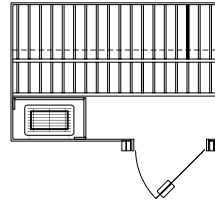

CC46 - 4'x6'