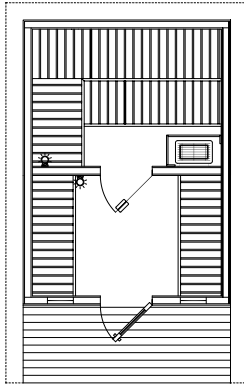

MS811 (6x8 sauna, 5x8 changing room & 3x8 porch)