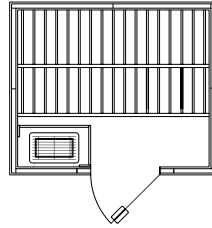

PB56 w/FSO - 5'x6'