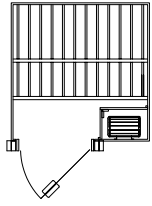

CUSTOM-CUT SAUNAS

CC44 - 4'x4'