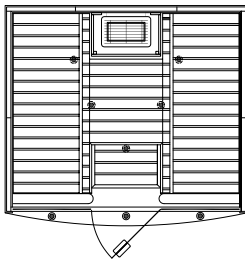

DESIGNER SAUNAS

Solace 6'x7' w/Viki