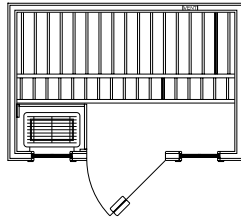

PASSPORT SAUNAS

PS44 - 4'x4'

PS46 - 4'x6'

PS5c - 5'x5'

PS66c - 6'x6'

PS57 - 5'x7'

All Passport Saunas Include

- Clear Canadian Hemlock interior and exterior
- Exterior finished with biodegradable wood treatment for luxurious look and for ease in maintenance
- Stereo/CD sound system
- Ceiling Overhang with internal puck lighting
- Interior low voltage lighting & color therapy lighting system
- Built-in floor with vinyl surface
- Simple hook & pin panel design; easily installs in less than an hour
- Stainless steel Junior or Viki wet/dry sauna heater
- SaunaLogic Digital controls
- 5 sizes available (4x4, 4x6, 5x5 corner, 5x7 and 6x6 corner)