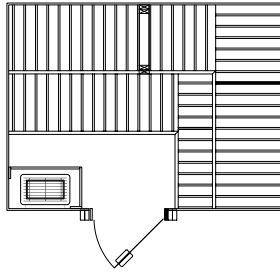

CC68 - 6'x8'