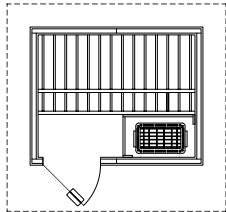

PATIO SAUNAS

P45 - 4'x5' *