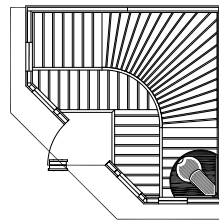

Moonlight 7'x7' w/Sunburst int.
and Saunatonnttu