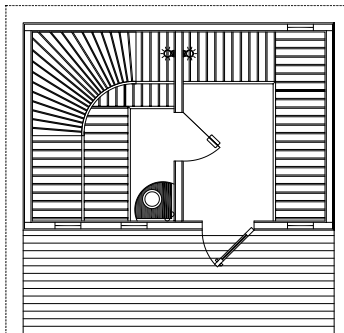

MS812 W/Sunburst interior & Pikkutonttu heater

Metro Series Sauna Include

- Four sizes/models with all-glass interior door
- Insulated 4 1/4" panels for walls, ceiling and roof
- Nordic Spruce T&G on interior and exterior
- Changing room standard on MS 710, 811 and 812
- Pre-hung exterior door with window and grid
- Sauna interior includes Abachi pre-built benches, backrests, headrests, heater guard, floor boards
- Sauna heater, rocks and separate control panel
- Bucket, ladle, one or two wall lights, thermometer
- Changing room interior includes pre-built bench, backrest and 4-peg clothes hanger
- Windows with insulated, tempered glass and grids

Options Available

- Pre-installed dark brown metal roofing
- Maintenance-free T&G siding
- Crank-out screened windows