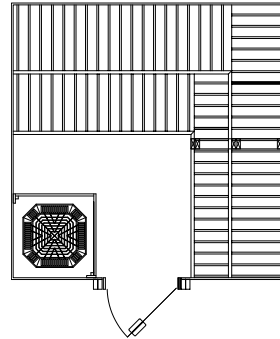

CC812 - 8'x12'

CC1010 - 10'x10'

CC1212 - 12'x12'

Door options include:

- All-Glass 24x80" bronze tinted door
- All-Glass Birch-Leaf Etched door 24x72"
- All-Glass Satin door 24x72"
- All-Glass bronze tint door 24x72"
- Clear Pine 24x80" door with glass window
- Clear Pine 23¹/₄" x 69¹/₄" door with glass window