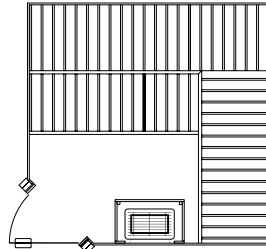

CC775 - 5'x7'