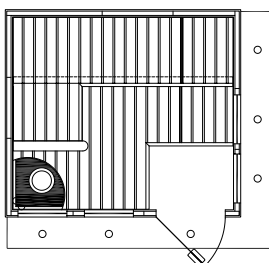

DESIGNER SAUNAS

Moonlight Sauna

- Outside Dimensions: Depth 84", Width 84", Height: 84"
- Includes overhanging ceiling with exterior romantic low-voltage lighting and interior low voltage valance lighting
- Double sidelite windows, 4 benches, 2 headrests, duckboards, 2 backrests, deluxe heater guard and bench skirts
- Sauna heater: 6.0kW, recessed in corner
- Natural wood exterior
- Available in Nordic White Spruce/Abachi (standard) or your choice of Western Red Cedar or Canadian Hemlock

Mystique Sauna

- Outside dimensions: Depth 72", Width 81³/₄", Height 84". With ceiling overhang, O.D. is 82⁷/₈" D x 93"W.
- Overhanging ceiling on front and side, including integral low-voltage puck lighting.
- Expansive use of bronze-tinted glass with four sidelite windows and an all-glass door, creates a warm glow when viewing from outside, and a panoramic view from inside.
- "Latte" Interior has dark and light contrasting woods, using oil-rubbed Western Red Cedar with Abachi highlights.
- Biodegradable oil treatment brings out the richness of the wood, has no surface residue and aids in keeping the benches clean.
- Deco-style benches with wall-to-wall middle platform, and L-shaped upper benches, integral arm rest.
- Low-voltage lighting system integral with backrests, for special interior ambience.
- The Mystique includes the upgrade heater, Pikkutonttu with Digi-1 control. Standard wall heaters can also be used.