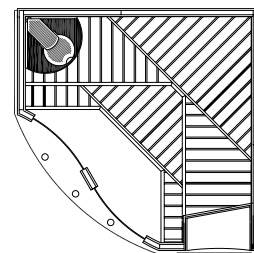

Amberlight 6'x6' w/Saunatonttu & Ent. Center