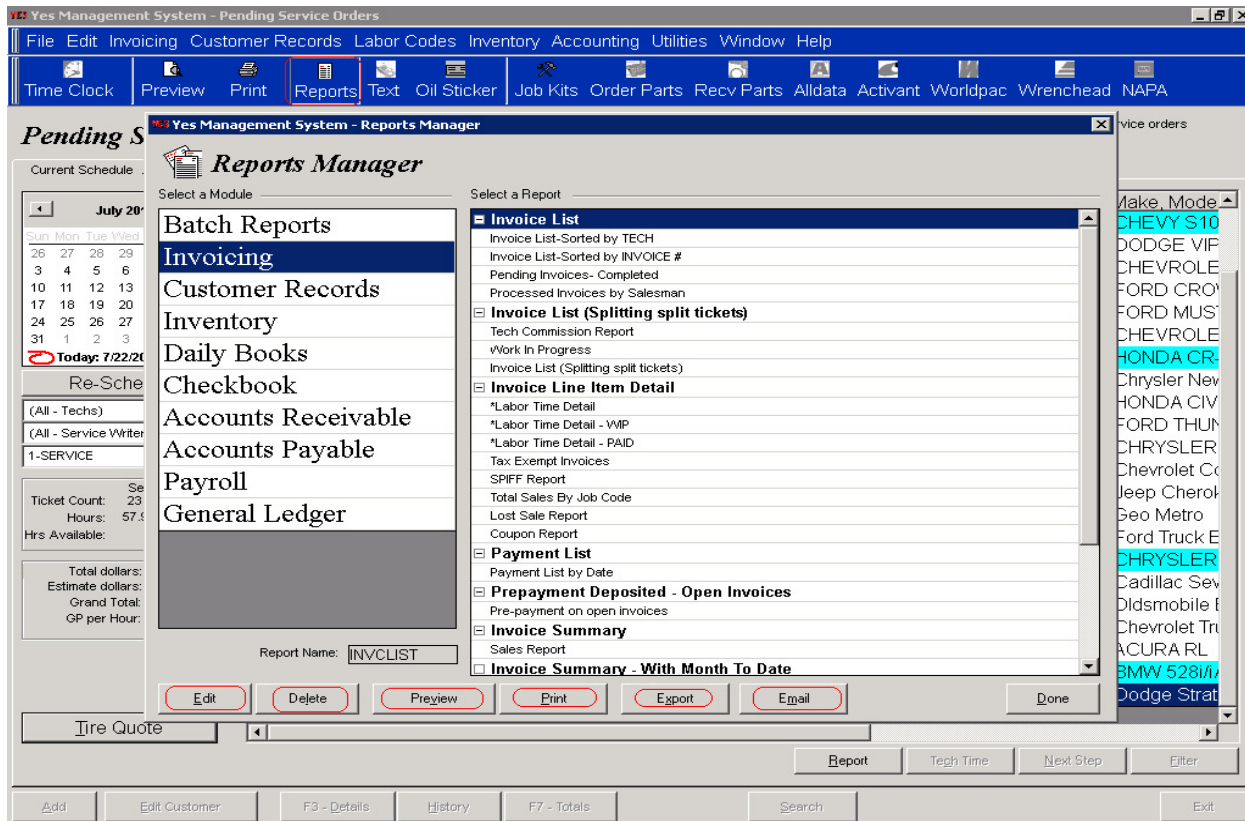

Pace Software

YES Shop Management

Reports

Our shop management software comes with many reports. Track taxes, tech hours and more.

To access them click “Reports” then highlight the specific report you are looking for.

Now you can choose “Edit”, “Delete”, “Preview”, “Print”, “Export” or “E-mail.”