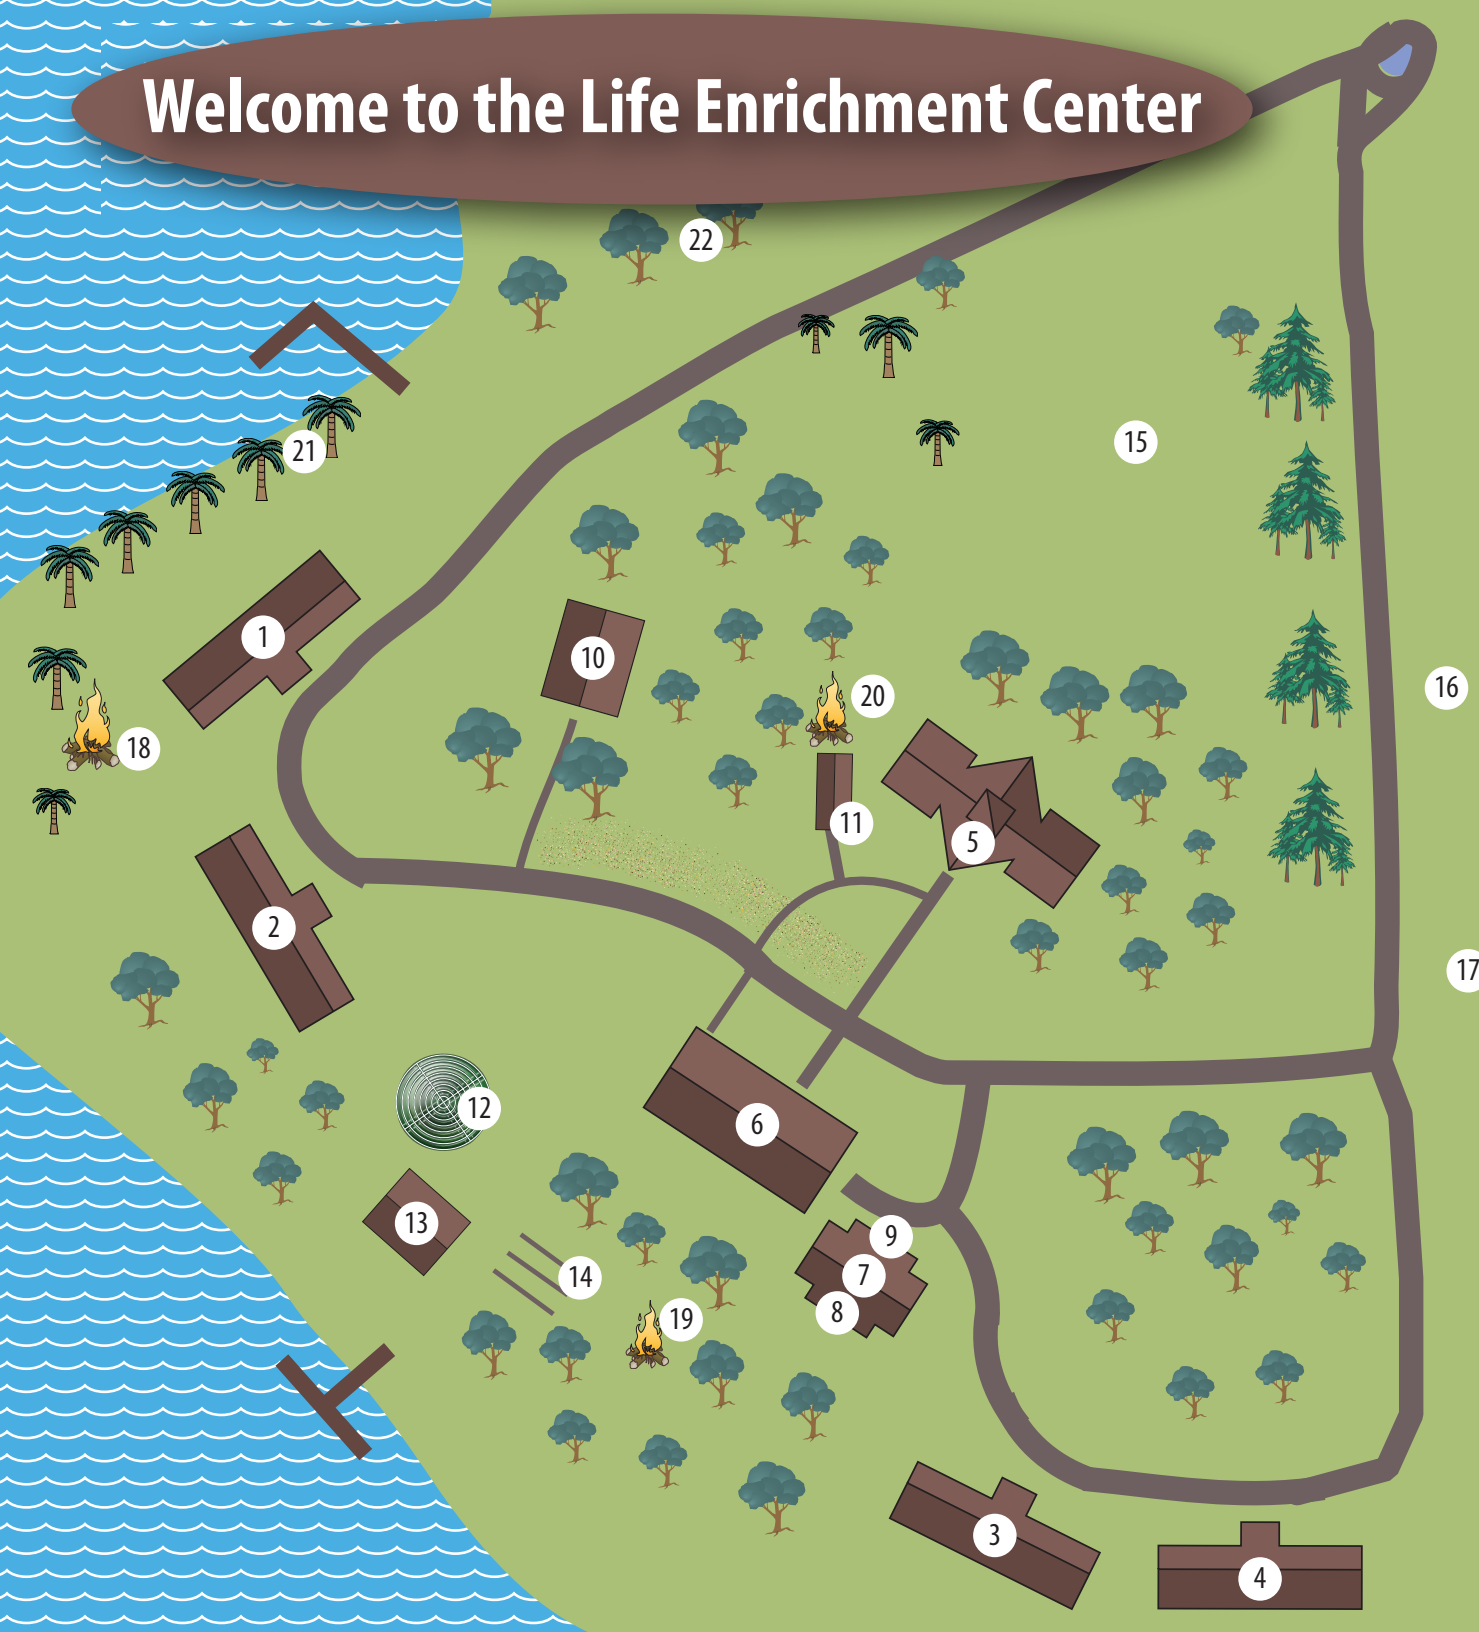

Welcome to the Life Enrichment Center

- 1 - Living Unit 1
- 2 - Living Unit 2
- 3 - Living Unit 3
- 4 - Living Unit 4
- 5 - Auditorium
- 6 - Lobby/Dining Hall
- 7 - Gold Room
- 8 - Green Room
- 9 - Blue Room
- 10 - Pearson Building
- 11 - Cokesbury Building
- 12 - Prayer Labyrinth
- 13 - Prayer Chapel
- 14 - Outdoor Chapel
- 15 - Activity Field
- 16 - RV Park and Pavilion
- 17 - Log Cabin
- 18 - Campfire
- 19 - Campfire Circle #1
- 20 - Campfire Circle #2
- 21 - Canoe Launch
- 22 - Archery Range

Life Enrichment
C · E · N · T · E · R

4991 Picciola Rd.

Fruitland Park, FL 34731

Office: (352) 787-0313

Manager On Call: (352) 409-7871

www.lecretreats.org
www.lecprograms.org