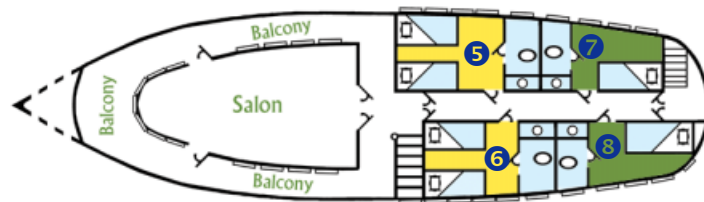

Green Category Cabins: The four cabins in this category have above and below berths with a single size mattress above and a single sized mattress below. These are cabins numbered 1, 2, 7, and 8. These cabins are significantly smaller than the Yellow cabins. But they are nonetheless comfortable outside cabins with large windows, private bathrooms, and air-conditioning.

Yellow Category Cabins: The five cabins in this category are large and have beds side by side. They are numbered 3, 4, 5, 6, and 0. Cabin "0" has a queen size bed beside a single bed.

Triple Cabins: Some of the Yellow Category cabins can accommodate three travelers. This is helpful for families. In cabins "3" and "4" a third narrow bed can be placed between the single beds.

Observation Deck

This deck is open and an exceptional place to observe wildlife. The forward balcony allows views into the forest canopy. Cabin 0 has a queen size bed and a single bed. A fourth traveler can also use a small cabin with an adjoining door.

Middle Deck

Cabins 5 and 6 have single size beds which can be placed together to form a queen size bed. Cabins 7 and 8 have bunks with a single size mattress above and below.

Main Deck

Cabins 1 and 2 have bunks with a single size mattress above and below. Cabins 3 and 4 have single size beds which can be placed together to form a queen size bed.