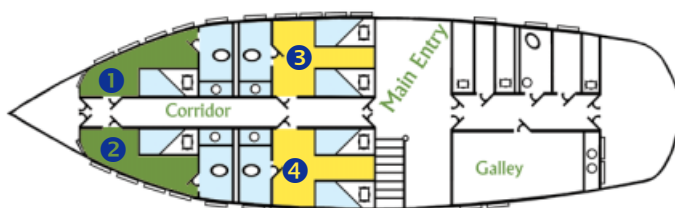

Yellow Category Cabins: The five cabins in this category are large and have beds side by side. They are numbered 3, 4, 5, 6, and 0. Cabin "0" has a queen size bed beside a single bed.

Triple Cabins: Some of the Yellow Category cabins can accommodate three travelers. This is helpful for families. In cabins "3" and "4" a third narrow bed can be placed between the single beds.

Observation Deck

This deck is open and an exceptional place to observe wildlife. The forward balcony allows views into the forest canopy. Cabin 0 has a queen size bed and a single bed. A fourth traveler can also use a small cabin with an adjoining door.

Middle Deck

Cabins 5 and 6 have single size beds which can be placed together to form a queen size bed. Cabins 7 and 8 have bunks with a single size mattress above and below.

Main Deck

Cabins 1 and 2 have bunks with a single size mattress above and below. Cabins 3 and 4 have single size beds which can be placed together to form a queen size bed.