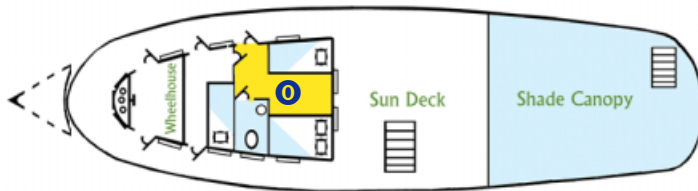

Observation Deck

This deck is open and an exceptional place to observe wildlife. The forward balcony allows views into the forest canopy. Cabin 0 has a queen size bed and a single bed. A fourth traveler can also use a small cabin with an adjoining door.