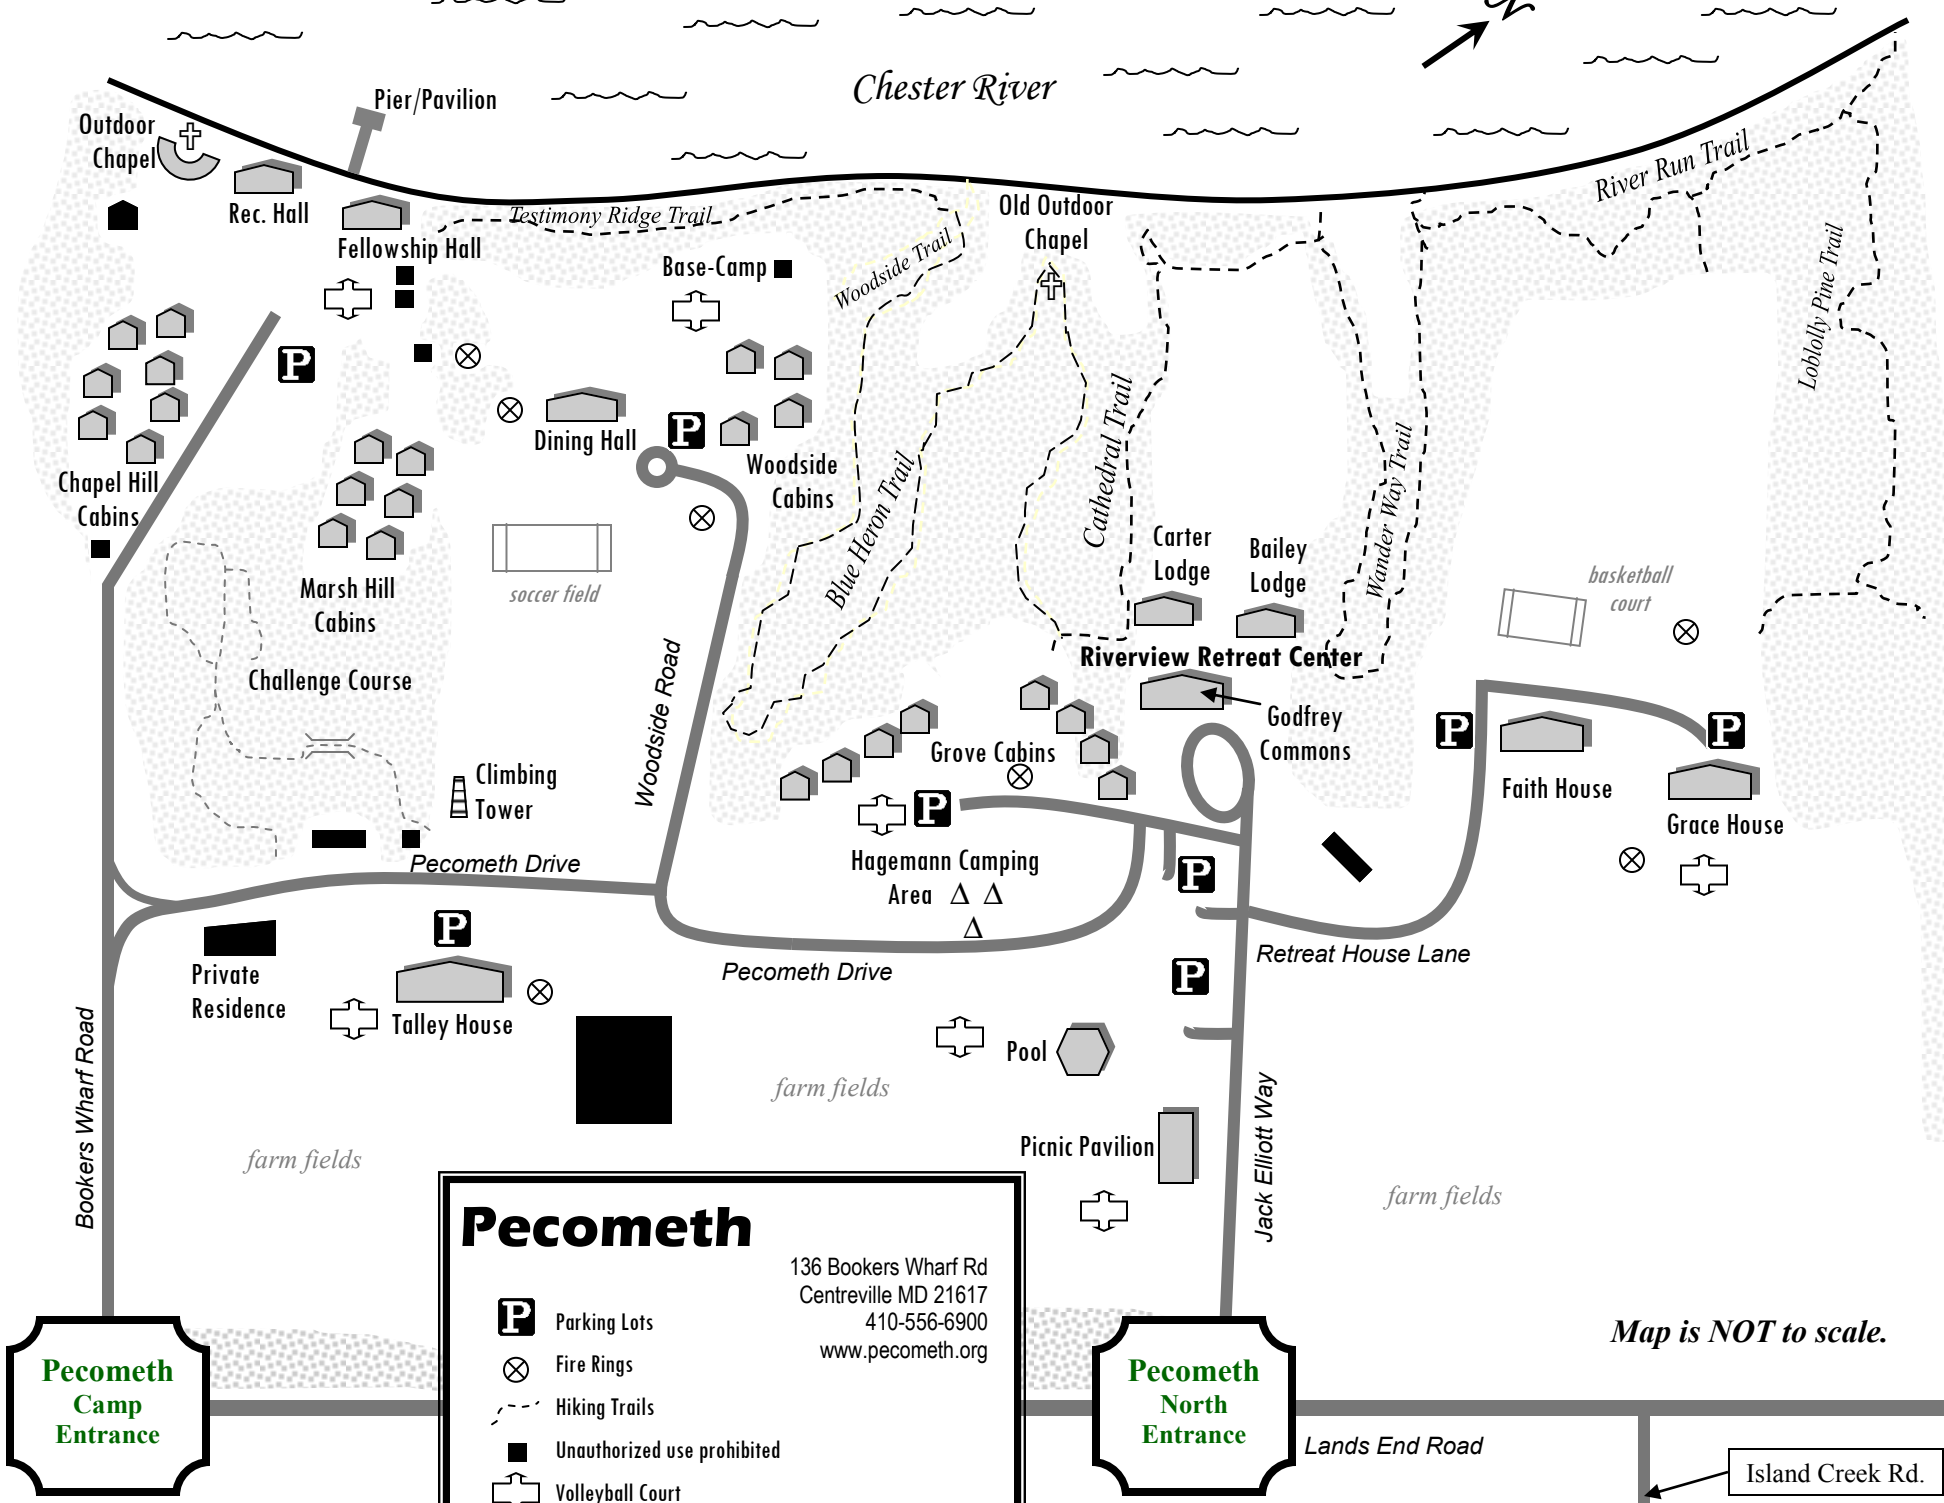

Chester River

**Pecometh**

136 Bookers Wharf Rd  
 Centerville MD 21617  
 410-556-6900  
 www.pecometh.org

- Parking Lots
- Fire Rings
- Hiking Trails
- Unauthorized use prohibited
- Volleyball Court

**Pecometh  
Camp  
Entrance**

**Pecometh  
North  
Entrance**

*Map is NOT to scale.*

Island Creek Rd.

Lands End Road

Jack Elliott Way

Retreat House Lane

Pecometh Drive

Pecometh Drive

Woodside Road

Bookers Wharf Road

River Run Trail

Loblolly Pine Trail

Wander Way Trail

Cathedral Trail

Woodside Trail

Blue Heron Trail

Riverview Retreat Center

basketball court

Grove Cabins

Godfrey Commons

Faith House

Grace House

Hagemann Camping Area

Private Residence