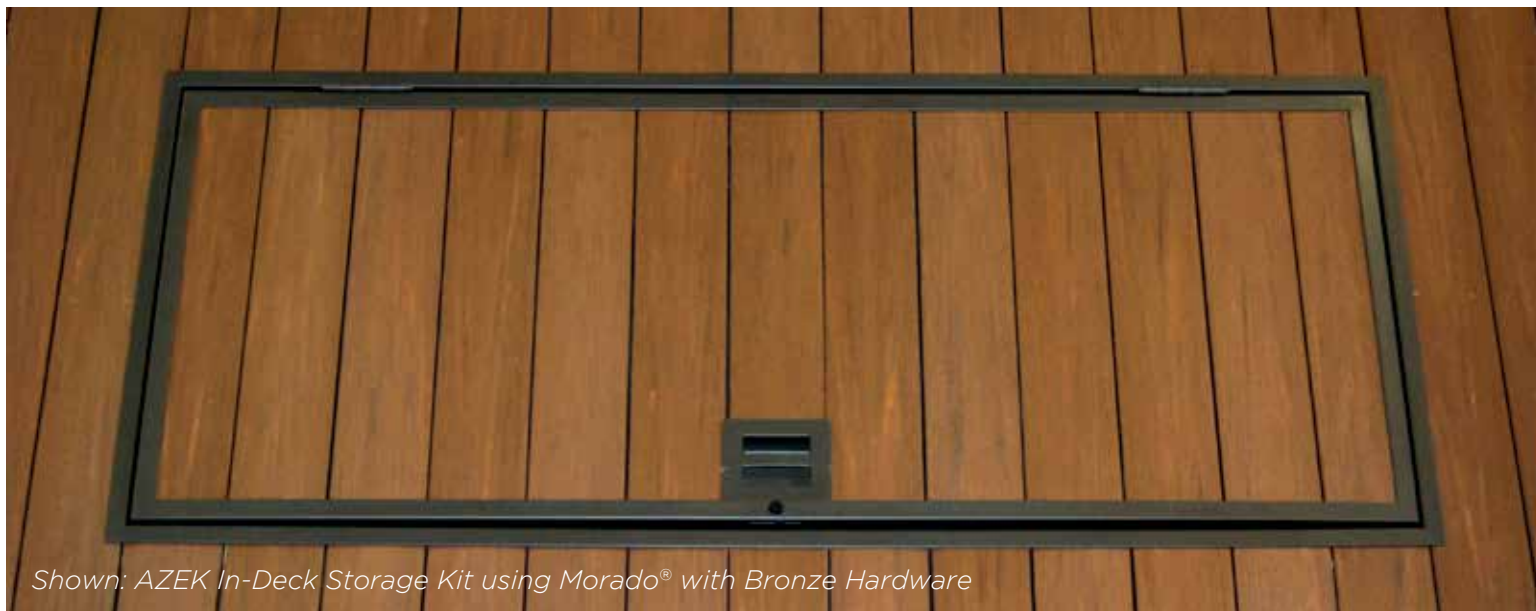

Shown: AZEK In-Deck Storage Kit using Morado® with Bronze Hardware