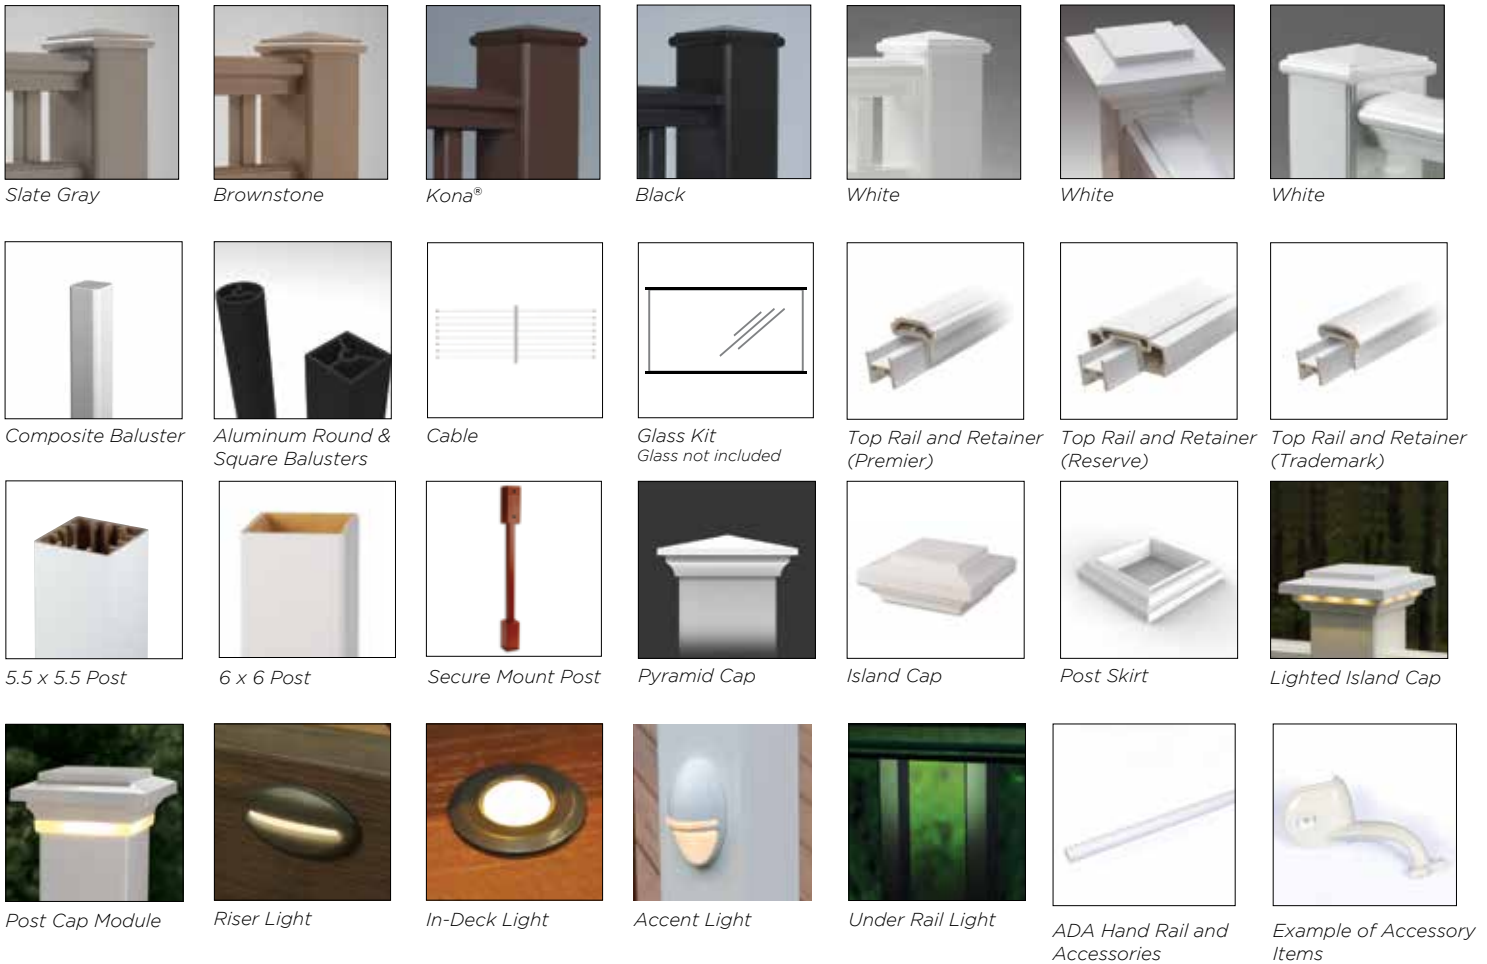

Premier Rail

Reserve Rail

Trademark Rail

PREMIER RAIL Available in White, Black, Brownstone, Slate Gray, Kona®	LENGTHS		
	6'	8'	10'*
Rail Pack	•	•	•
Custom Rail Pack	•	•	•
36" and 42" Straight Rail Kits (White Only)	•	•	•

* Only available in white and black

TRADEMARK RAIL Available in White	LENGTH		
	6'	8'	10'
Rail Pack	•	•	•
Custom Rail Pack	•	•	•
36" and 42" Straight Rail Kits	•	•	•

RESERVE RAIL KITS Available in White	LENGTHS				
	6'	8'	10'	12'	16'
Sub-Rail Pack	•	•	•		
5 1/2" Top Rail	•	•	•	•	•