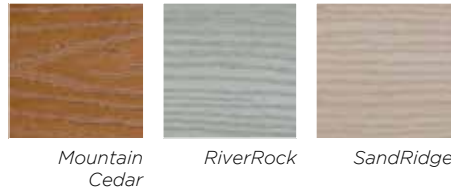

Shown: AZEK Pavers Redwood, Boardwalk and Olive

Depending on environmental conditions, all AZEK Paver colors may appear to change over time as part of the natural weathering process.

PAVERS

Combining recycled materials with cutting edge technology, AZEK Pavers are raising the bar on what's under your feet - and that's a good thing! Perfectly described as beautiful elegance with a green thumb, AZEK Pavers clearly outperform traditional pavers.

Made in the USA

AZEK Pavers

Redwood
Shown in
Permeable Pavers

Boardwalk
Shown in
Standard Pavers

Olive
Shown in
Standard Pavers

Village
Shown in
Resurfacing Pavers

Waterwheel
Shown in
Resurfacing Pavers

Versatility and customization are the number one and number two philosophies of AZEK Pavers. With five stone-like color options, you can mix-and-match your paver surface to create a truly unique design. Customize your project to match your personal style with one of many possible patterns, e.g., Running Bond, Herringbone, or Basketweave.

Arbor Collection®

Harvest Collection®

XML® Tropical Collection

XML® Natural Collection

Terra Collection

DECK PRODUCTS	Square Shouldered Lengths			Grooved Lengths		
	12'	16'	20'	12'	16'	20'
All Deck Boards 1" x 5 1/2"						
Arbor, Harvest, & Terra Collections	•	•	•			
XML Natural & Tropical Collections			•	•	•	•
Fascia 1/2" x 11 3/4"	•					
Riser 1/2" x 7.25"	•					