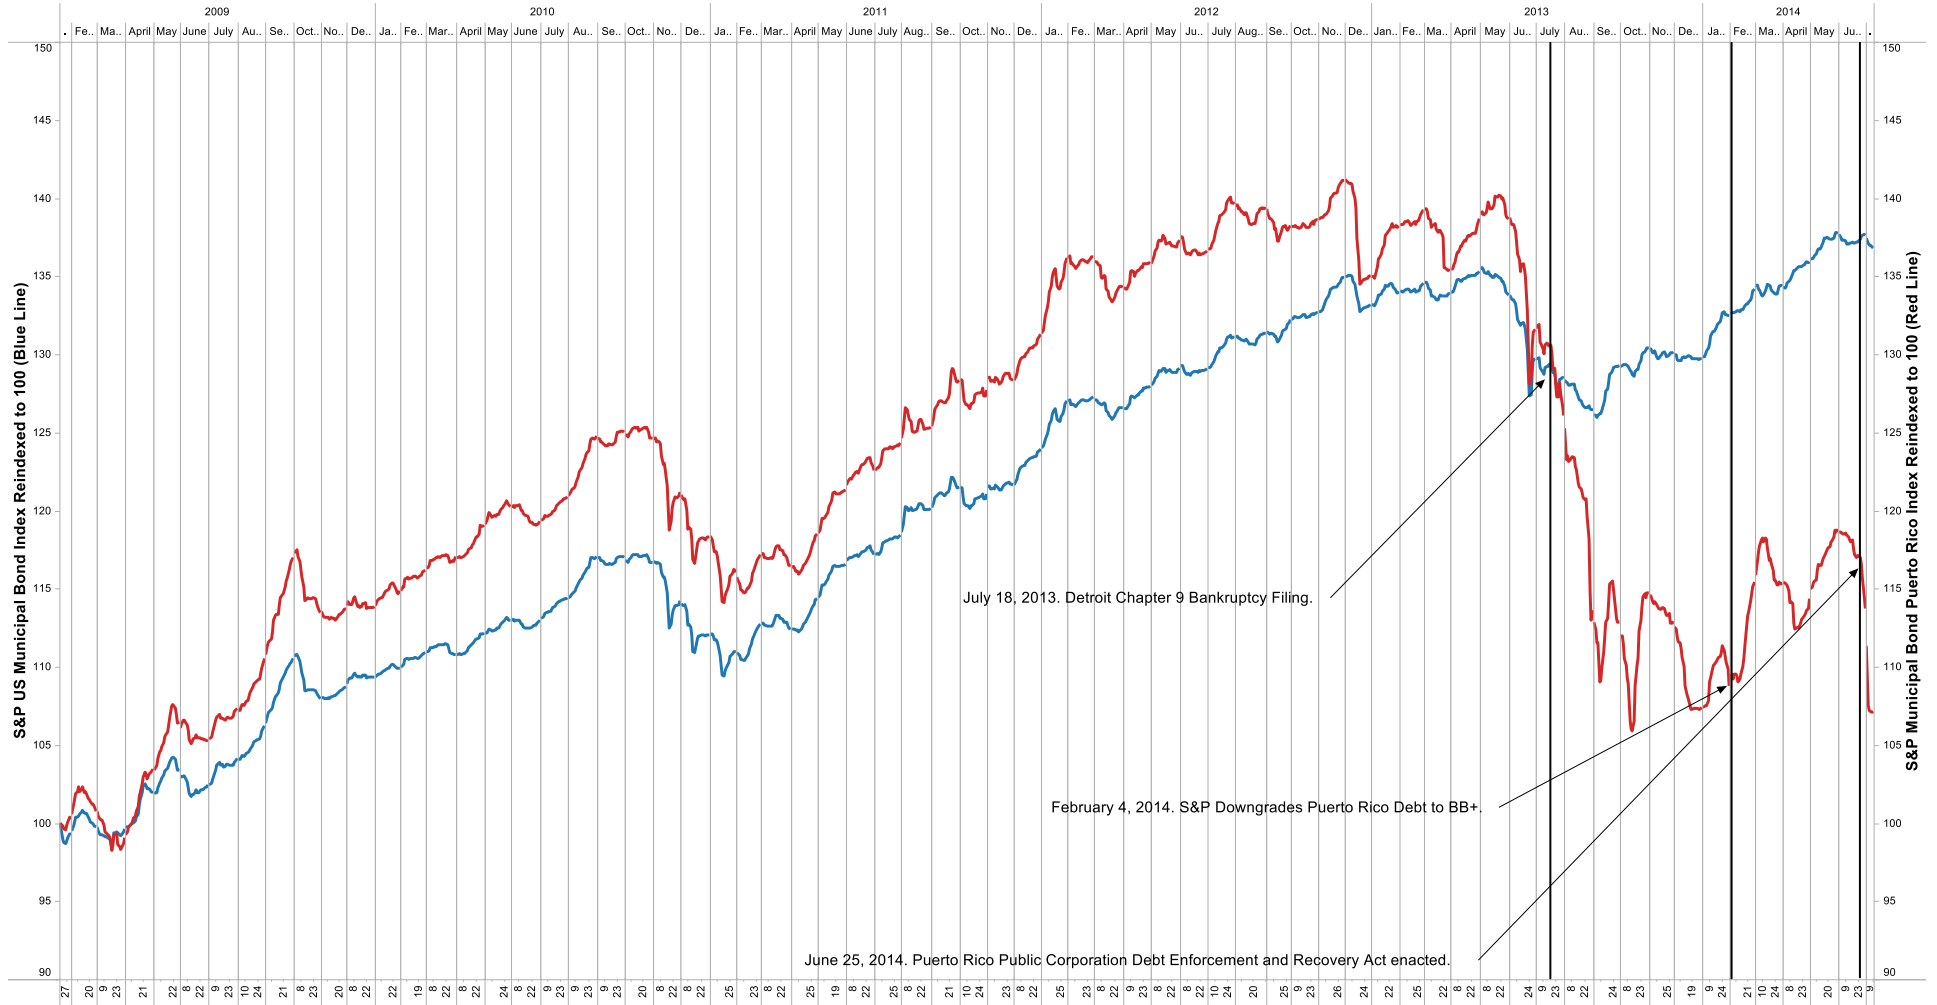

# S&P US and Puerto Rico Municipal Bond Indices

Date

Data obtained from S&P website on July 9, 2014.

**Measure Names**  
■ Municipal Bond Reindexed from 1/20/09  
■ Puerto Rico Reindex from 1/20/09