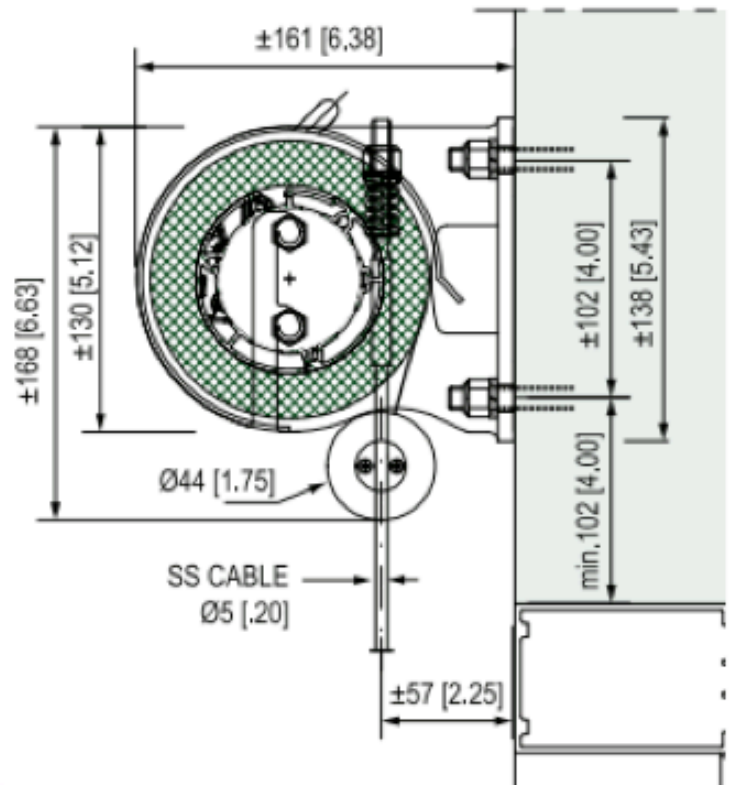

Exterior Engineered Shading Solution

FM 41

Aluminum Finishes

silver clear anodized

black

Features

- Motorized Control Only
- Max Width: Contact Us
- Max Height: Contact Us
- Available with Coupled Option
- Standard Roll Only
- Wind Sensor Included
- Optional Weather Sensor Available
- Custom Finish Available