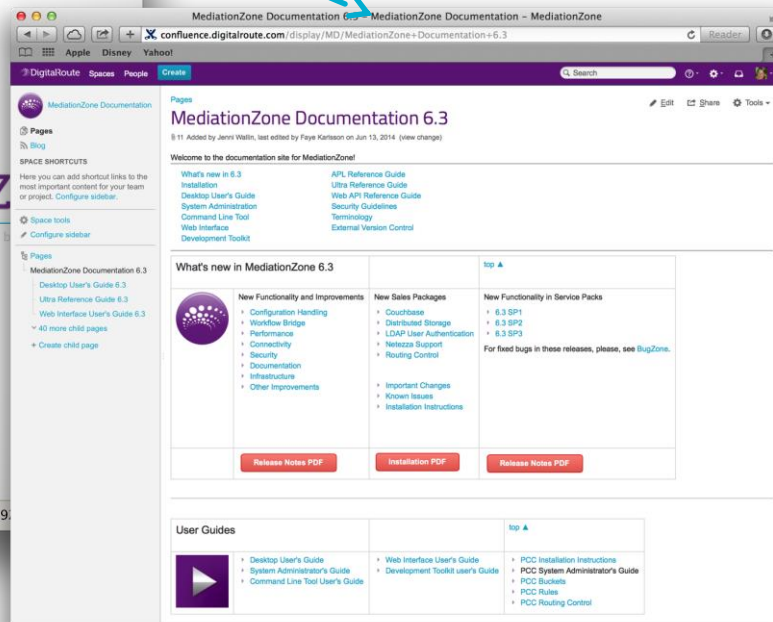

Documentation Offline