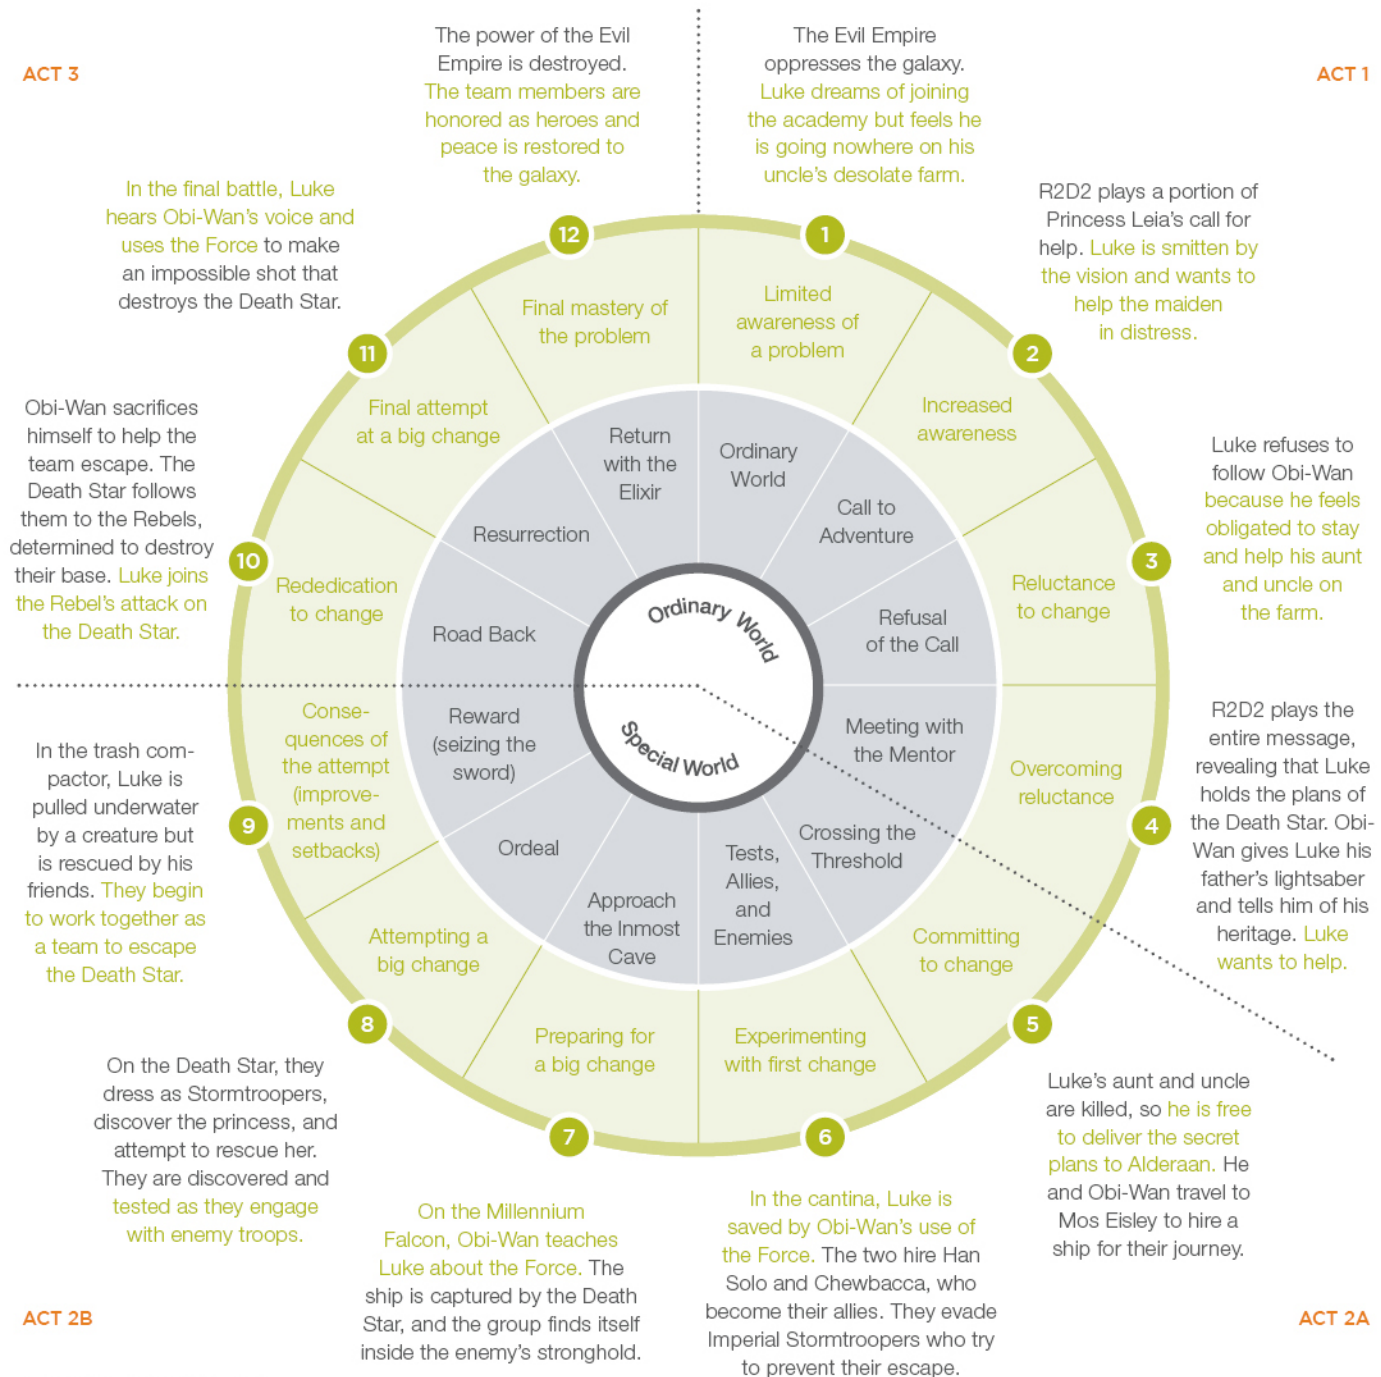

The Hero's Journey

gray text = inner journey

green text = outer journey (character transformation)

Factoid: when George Lucas came across Joseph Campbell's work, he modified *Star Wars, Episode IV* to map more closely to this model.