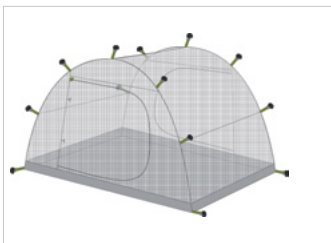

SCREEN ROOM

Fully-screened inner tent attachment with solid floor and zippered doors. Easy clip-on to ArcHaus™ tent poles. (Poles not included with Screen Room)