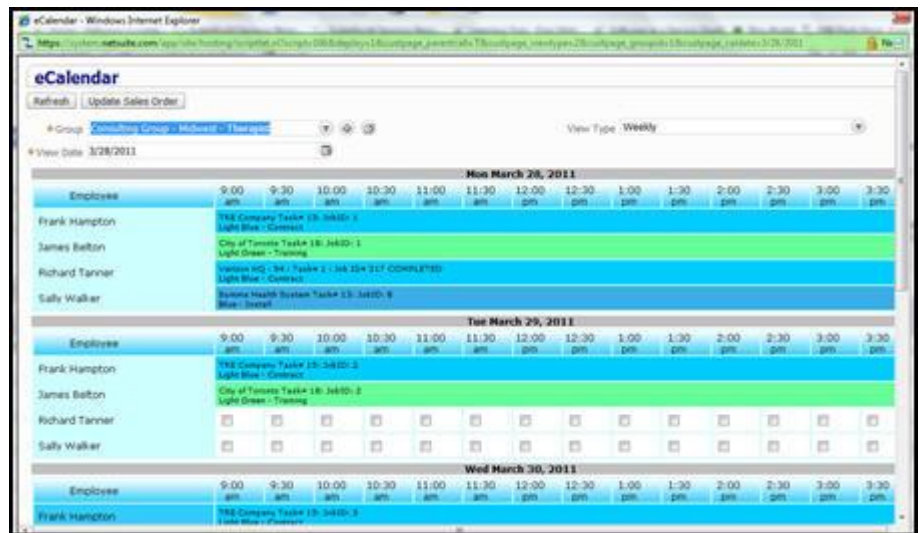

Color-Coding

- Unavailable
- Vacations
- Installation
- Maintenance
- Completely Customizable!

Developed 100% in NetSuite's SuiteCloud development platform, e-Calendar harnesses the power of the leading Cloud-based ERP/Financial management suite.

Founded in 2002, Epiphany has provided NetSuite services and solutions to hundreds of companies using NetSuite locally and internationally.

Epiphany is a NetSuite Solution Provider and member of the SuiteCloud Developer Network and NetSuite Product Council.

Our portfolio of industry solutions allow companies to manage essential business processes while leveraging the power of NetSuite.

We make it YOUR Cloud!