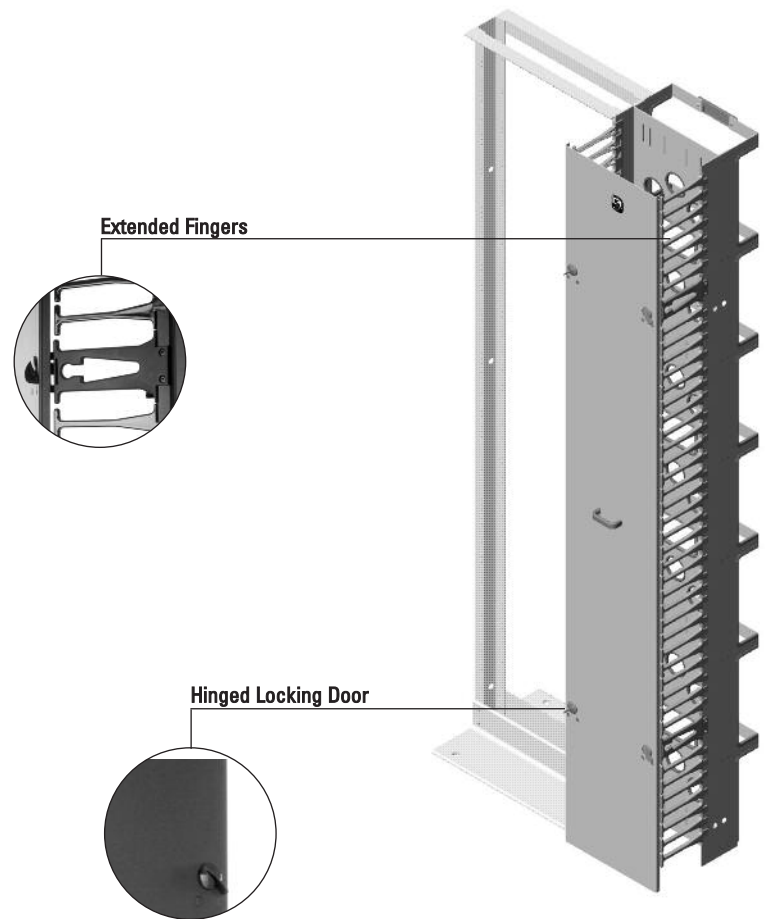

CCS - EFX COMBINATION CABLING SECTION EXTENDED FINGERS

KEY FEATURES

- Cable openings on the front of CCS - EFX align with RMU spaces on the rack allowing cables to exit by-RMU.
- Cable openings on the front of CCS - EFX are sized to accommodate 48 patch cords, twice the capacity of the standard CCS. Openings have rounded edges to protect cable and will not deform or break.
- The front door hinges open to the right or left for easy access to cables during MACs and locks in the closed position to protect cables from damage.
- Open rear of CCS - EFX allows large premise cable bundles to exit the manager into the rack-mount space.

APPLICATIONS

- Use CCS - EFX Combination Cabling Section - Extended Fingers Xtra Large Capacity in small to medium size facilities in Telecommunications Rooms (TR) and Equipment Rooms (ER) to support the Main Cross-Connect (MC), Intermediate Cross-Connect (IC) or Horizontal Cross-Connect (HC) and voice and network switching equipment.
- CCS - EFX is an excellent choice for managing cables from angled-face copper patch panels.

The CCS - EFX Combination Cabling Section - Extended Finger Xtra Capacity is a double-sided vertical cable management trough designed for use with CPI's Universal and Standard Racks to manage cable at the cross-connect, especially when using angled-face copper patch panels.