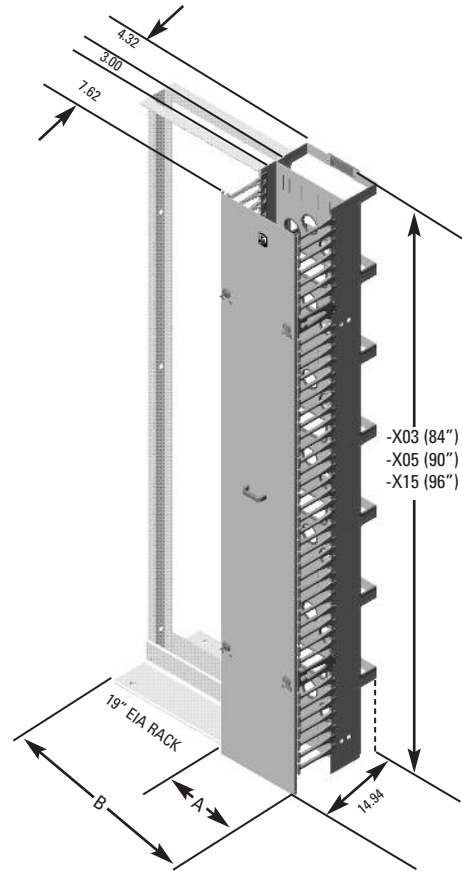

The rear side of CCS - EFX is an open trough design with regularly spaced spin-latch closures. All edges are protected to prevent cable nicks. This design allows larger premise cable bundles to exit the trough into the rack-mount space.

See reverse for product selection. Contact CPI Technical Support for configuration assistance.

SPECIFICATIONS

- Double-sided trough
- 1 RMU high cable openings (front)
- Locking hinged door (front)
- Spin open latches (rear)
- Available in three widths

• **Cable capacities:**
See the cable fill table at www.chatsworth.com/cablefill

• **Footprints:**
6.00"W x 14.94"D
10.00"W x 14.94"D
12.00"W x 14.94"D

• **Height:**
7' (84")
7'-6" (90")
8' (96")

• **Materials:**
5052-H32 aluminum sheet
UL 94V-0 Flame Resistant composite

• **Finish:**
Black CCS-EFX Total Capacity @50% cable fill without cable spools

DIMENSIONS

Part Number			Width	
7'H (84")	7'-6"H (90")	8'H (96")	A	B
40098-703	40098-705	40098-715	6.00	26.31
40099-703	40099-705	40099-715	10.00	30.31
40100-703	40100-705	40100-715	12.00	32.31