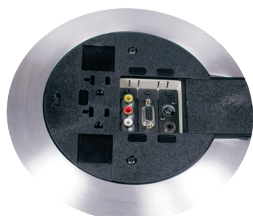

Presentation Spaces

A/V For Today and Tomorrow – RapidRun® Optical is an in-wall A/V solution able to carry multiple signals over a single cable, including VGA, Composite Video, S-Video, Component Video, HDMI or DVI.

Ready Point-Of-Use Access – The InteGreat™ Series offers an innovative way to better organize and provide protection for cords and cables, while offering easy access for future technology upgrades.

Intelligent Connections – Evolution Series A/V wall box provides power, communication and A/V services to flat screen monitors, while allowing the monitor to sit flush against the wall.

Simple A/V That Works – Quiktron® A/V cables and devices deliver uncompromising performance at an exceptional value.

Network Management Spaces

High Density For Space Constraints – High density Clarity jack and panel products combined with Infinium™ high density fiber solve density challenges without sacrificing performance.

Adaptable Racking Systems – Mighty Mo racking systems provide a comprehensive solution that meets the needs of networks requiring greater flexibility, optimum efficiency and superior design.

Flexible Pathways – Wire mesh cable trays deliver on performance, safety and economy both overhead and in-floor.

Passive Fire and Life Safety – FlameStopper™ fittings transition cables through firewalls and floors to ensure that the integrity of the fire rating is maintained.