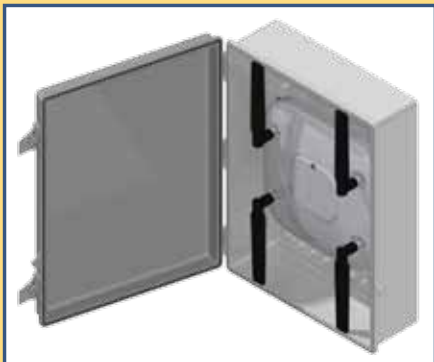

**The Model 1026-00** is a compact NEMA enclosure designed to protect wireless LAN access points from most vendors in challenging indoor/outdoor environments, such as stadiums. This rugged, polycarbonate enclosure protects the access point from weather, dust, and impacts, and is transparent to wireless signals, so access points with body integrated antennas or small detachable antennas may be protected. The enclosure has a fully hinged cover, molded-in padlock hasps for locking, and interior mounting plate for attaching access points. Convenient size options are available, ranging from 6" x 6" x 4" to 24" x 24" x 10".

The Model 1020-00 is a compact NEMA 4 enclosure designed specifically to protect wireless access points in challenging environments such as stadiums and auditoriums. This rugged polycarbonate enclosure protects the access point from weather, pressure spray, spilling liquids, dust, and impacts. It is transparent to wireless signals, so access points with body integrated antennas or small detachable antennas may be protected. This plastic is paintable so it can be more effectively concealed where appearance is important.

This is the smallest NEMA 4 enclosure for most access points and is ideal for under seating installation.

Model 1024-00 is a compact NEMA 4X enclosure designed to protect wireless LAN access points with internal or external antennas in challenging indoor/outdoor environments. This rugged polycarbonate enclosure protects the access point from weather, dust, and impacts, and is transparent to wireless signals, so access points with body integrated antennas or small detachable antennas may be protected. The enclosure has a hinged cover, molded-in padlock hasps for locking, and interior panel for attaching access points. Enclosure is paintable. Includes wall mounting hardware.