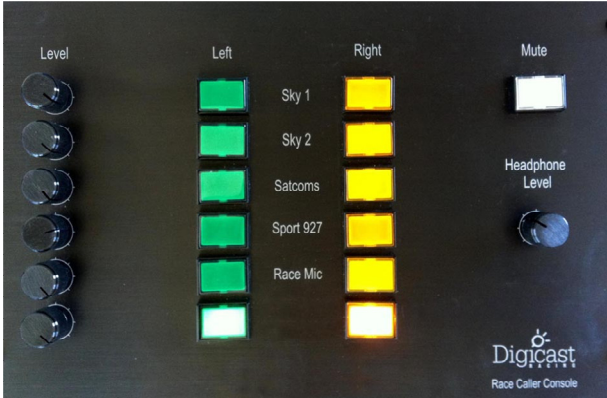

## Digicast Race Caller's Console - Diagram

XLR & 6.3mm stereo plug

Desk top console

DB25 Loom

Equipment Rack

**19" equipment rack, 3RU minimum. Connected to the console via a single DB25 pin loom**

**Headset audio inputs:**  
6 line inputs, each with individual control and LED VU meters  
EG: Sky 1, Sky 2, studio return, IFB, race mic, PA

**Power Supply**  
240VAC input

**Audio outputs:**  
1 x Microphone level (passive).  
6 x line level, each with individual level control and LED VU meters. All outputs are balanced with transformer isolation.