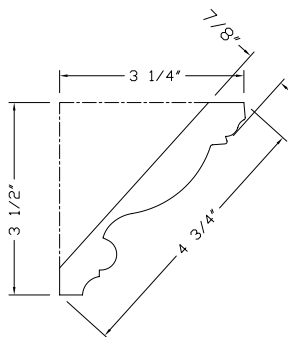

HCM10

**Hand Carved
Crown Moulding**
4-3/4" x 7/8"
Repeat: 3-5/8"

Carton Quantity: 80'
Alder, Cherry, and Maple