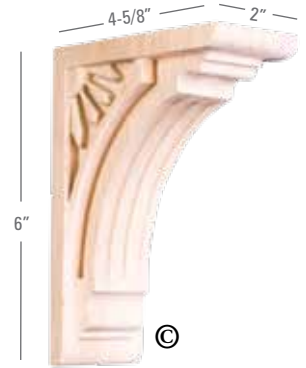

COR5-1

Art Deco Bar Bracket
2" x 4-5/8" x 6"

Carton Quantity: 16

Alder, Cherry, Maple,
and Rubberwood