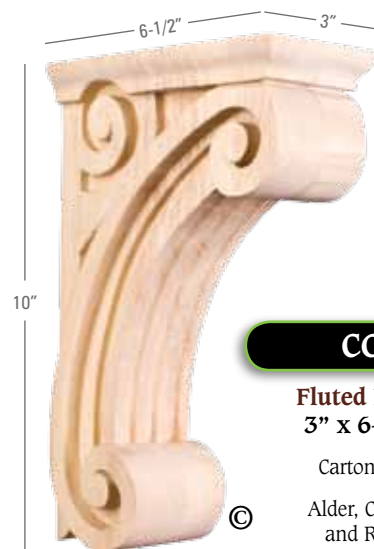

Smooth Corbel
3-3/8" x 8" x 11-3/4"

Carton Quantity: 8

Alder, Cherry, Maple,
and Rubberwood

COR4-2

Fluted Bar Bracket
3" x 9" x 14"

Carton Quantity: 4

Alder, Cherry, Maple,
and Rubberwood

COR4-1

Fluted Bar Bracket
3" x 6-1/2" x 10"

Carton Quantity: 8

Alder, Cherry, Maple,
and Rubberwood

Traditional

COR6-3

Celtic Bar Bracket
3" x 11-5/16" x 14"

Carton Quantity: 4
Alder, Cherry, Maple,
and Rubberwood