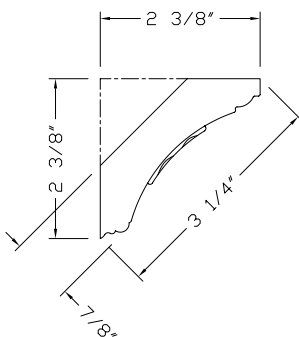

HCM08

**Hand Carved
Crown Moulding**
3-1/4" x 1"
Repeat: 16"

Carton Quantity: 80'
Cherry and Maple