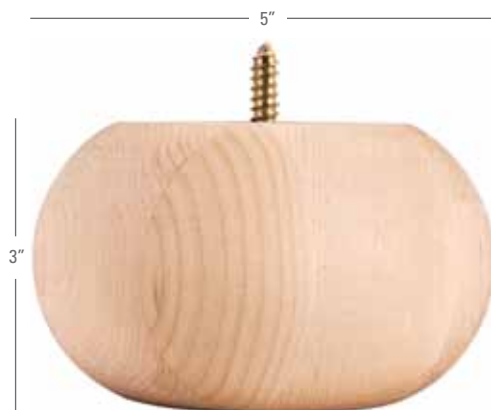

BF70

**Reversible Turned
Bunn Foot
4-3/4" x 4"**

Carton Quantity: 20
Alder, Maple, and Rubberwood

BF90

**Square Bunn Foot
4-1/4" x 4-1/4" x 4-1/4"**

Carton Quantity: 20
Alder, Cherry, Maple, Oak,
and Rubberwood