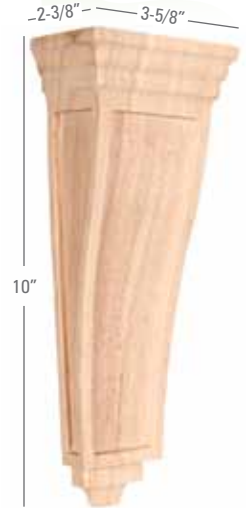

Cherry, Maple, and Rubberwood

Arts & Crafts

CORX-6

Low Profile Corbel
8-1/8" x 5-1/4" x 22"

Carton Quantity: 2
 Cherry, Maple, and Rubberwood

CORX-5

Low Profile Corbel
5" x 3-5/16" x 14"

Carton Quantity: 10
 Cherry, Maple, and Rubberwood