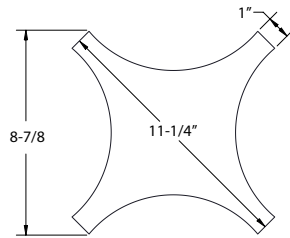

FC1

Fireplace Column Capital
8-7/8" x 7"

Carton Quantity: 2

Alder, Cherry, Maple,
Oak, and Rubberwood