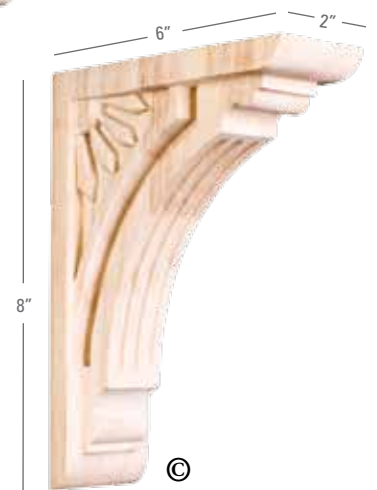

Carton Quantity: 8

Alder, Cherry, Maple,
and Rubberwood

COR5-1

Art Deco Bar Bracket
2" x 4-5/8" x 6"

Carton Quantity: 16

Alder, Cherry, Maple,
and Rubberwood

COR5-2

Art Deco Bar Bracket
2" x 6" x 8"