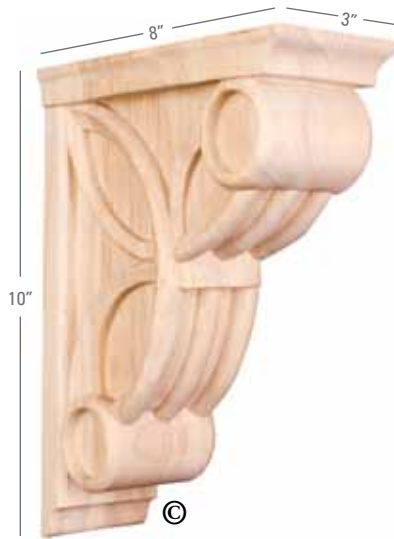

Fluted Bar Bracket
3" x 6-1/2" x 10"

Carton Quantity: 8

Alder, Cherry, Maple,
and Rubberwood

Traditional

COR6-3

Celtic Bar Bracket
3" x 11-5/16" x 14"

Carton Quantity: 4
Alder, Cherry, Maple,
and Rubberwood

COR6-2

Celtic Bar Bracket
3" x 8" x 10"

Carton Quantity: 8
Alder, Cherry, Maple,
and Rubberwood

COR6-1

Celtic Bar Bracket
3" x 6-3/8" x 8"

Carton Quantity: 8
Alder, Cherry, Maple,
and Rubberwood

COR7-3

Basque Bar Bracket
2-1/2" x 9" x 14"