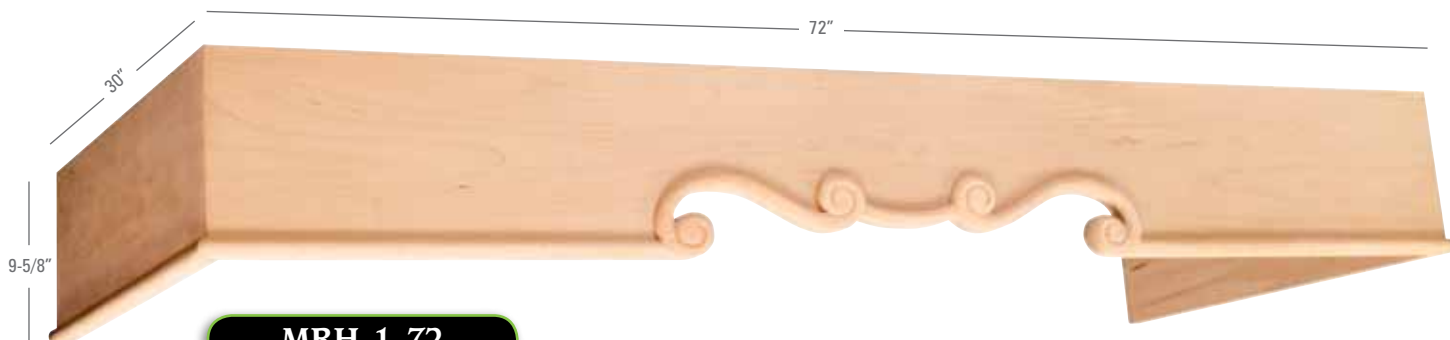

*Fireplace Column
shown in use*

Accessories

MRH-2-72

Mantel/Range Hood
72" x 1-1/4" x 9-5/8"

Carton Quantity: 1

Maple

MRH-1-72

Mantel/Range Hood
72" x 1-1/4" x 9-5/8"