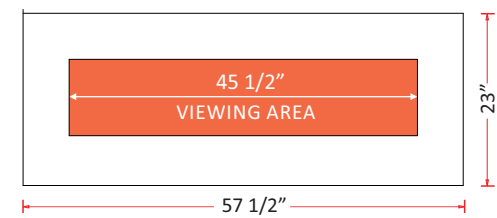

Amantii
Wall Mount / Built-In
Advanced Series

WM-BI-28-3421

Viewing area: 24 5/8" x 9 3/16"

WM-BI-43-5123

Viewing area: 39 1/2" x 9 3/16"

WM-BI-58-6421

Viewing area: 54 7/16" x 9 3/16"

WM-BI-76-8221

Viewing area: 72 7/16" x 9 3/16"

WM-BI-106-11524

Viewing area: 102 1/2" x 9 3/16"

Amantii
Wall Mount / Built-In
Enhanced Series

WM-BI-26-3623

Viewing area: 23 1/2" x 10"

WM-BI-34-4423

Viewing area: 31 1/2" x 10"

WM-BI-48-5823

Viewing area: 45 1/2" x 10"

WM-BI-72-8123-WHTGLS

Viewing area: 69" x 10"

Other
Manufacturer 'A'

Viewing area: 20.3" x 12"

Viewing area: 31.5" x 12"

Viewing area: 39.4" x 12"

Viewing area: 51.2" x 12"

Viewing area: 59.1" x 12"

Other
Manufacturer 'B'

Viewing area: 22" x 10"

Viewing area: 42" x 10"

Viewing area: 82" x 10"

Direction heat is emitted • Surround backlighting can be on or off