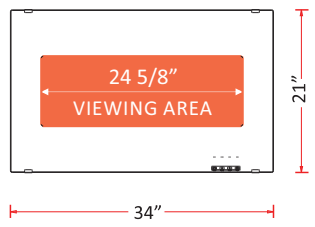

Amantii
Wall Mount / Built-In
Advanced Series

WM-BI-28-3421

Viewing area: 24 5/8" x 9 3/16"

WM-BI-43-5123

Viewing area: 39 1/2" x 9 3/16"

WM-BI-58-6421

Viewing area: 54 7/16" x 9 3/16"

WM-BI-76-8221

Viewing area: 72 7/16" x 9 3/16"

WM-BI-106-11524

Viewing area: 102 1/2" x 9 3/16"

Amantii
Wall Mount / Built-In
Enhanced Series

WM-BI-26-3623

Viewing area: 23 1/2" x 10"

WM-BI-34-4423

Viewing area: 31 1/2" x 10"

WM-BI-48-5823

Viewing area: 45 1/2" x 10"

WM-BI-72-8123-WHTGLS

Viewing area: 69" x 10"

Other
Manufacturer 'A'

Viewing area: 20.3" x 12"

Viewing area: 31.5" x 12"

Viewing area: 39.4" x 12"

Viewing area: 51.2" x 12"

Viewing area: 59.1" x 12"

Other
Manufacturer 'B'

Viewing area: 22" x 10"

Viewing area: 42" x 10"

Viewing area: 82" x 10"

Direction heat is emitted • Surround backlighting can be on or off