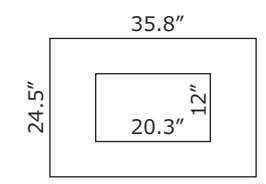

Viewing area: 72 7/16" x 9 3/16"

WM-BI-106-11524

Viewing area: 102 1/2" x 9 3/16"

Amantii
Wall Mount / Built-In
Enhanced Series

WM-BI-26-3623

Viewing area: 23 1/2" x 10"

WM-BI-34-4423

Viewing area: 31 1/2" x 10"

WM-BI-48-5823

Viewing area: 45 1/2" x 10"

WM-BI-72-8123-WHTGLS

Viewing area: 69" x 10"

Other
Manufacturer 'A'

Viewing area: 20.3" x 12"

Viewing area: 31.5" x 12"

Viewing area: 39.4" x 12"

Viewing area: 51.2" x 12"

Viewing area: 59.1" x 12"

Other
Manufacturer 'B'

Viewing area: 22" x 10"

Viewing area: 42" x 10"

Viewing area: 82" x 10"

Direction heat is emitted • Surround backlighting can be on or off