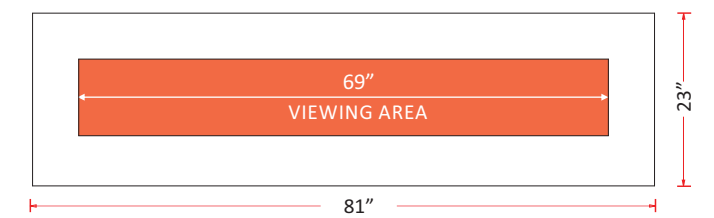

Amantii
Wall Mount / Built-In
Advanced Series

WM-BI-28-3421

Viewing area: 24 5/8" x 9 3/16"

WM-BI-43-5123

Viewing area: 39 1/2" x 9 3/16"

WM-BI-58-6421

Viewing area: 54 7/16" x 9 3/16"

WM-BI-76-8221

Viewing area: 72 7/16" x 9 3/16"

WM-BI-106-11524

Viewing area: 102 1/2" x 9 3/16"

Amantii
Wall Mount / Built-In
Enhanced Series

WM-BI-26-3623

Viewing area: 23 1/2" x 10"

WM-BI-34-4423

Viewing area: 31 1/2" x 10"

WM-BI-48-5823

Viewing area: 45 1/2" x 10"

WM-BI-72-8123-WHTGLS

Viewing area: 69" x 10"

Other
Manufacturer 'A'

Viewing area: 20.3" x 12"

Viewing area: 31.5" x 12"

Viewing area: 39.4" x 12"

Viewing area: 51.2" x 12"

Viewing area: 59.1" x 12"

Other
Manufacturer 'B'

Viewing area: 22" x 10"

Viewing area: 42" x 10"

Viewing area: 82" x 10"

Direction heat is emitted • Surround backlighting can be on or off