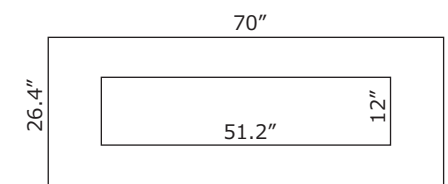

Viewing area: 72 7/16" x 9 3/16"

WM-BI-106-11524

Viewing area: 102 1/2" x 9 3/16"

Amantii
Wall Mount / Built-In
Enhanced Series

WM-BI-26-3623

Viewing area: 23 1/2" x 10"

WM-BI-34-4423

Viewing area: 31 1/2" x 10"

WM-BI-48-5823

Viewing area: 45 1/2" x 10"

WM-BI-72-8123-WHTGLS

Viewing area: 69" x 10"

Other
Manufacturer 'A'

Viewing area: 20.3" x 12"

Viewing area: 31.5" x 12"

Viewing area: 39.4" x 12"

Viewing area: 51.2" x 12"

Viewing area: 59.1" x 12"

Other
Manufacturer 'B'

Viewing area: 22" x 10"

Viewing area: 42" x 10"

Viewing area: 82" x 10"

Direction heat is emitted • Surround backlighting can be on or off