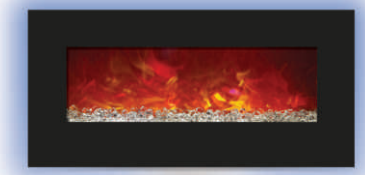

WM-BI-34-4423