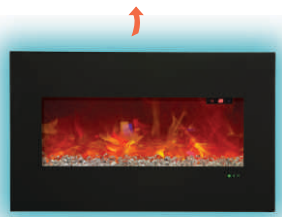

Amantii's Wall Mount / Built-In Series featuring a state of the art Advanced Flame Presentation have the industry's LARGEST glass viewing areas. See for yourself, the difference is clear.

Dare to Compare

Amantii
Wall Mount / Built-In
Advanced Series

WM-BI-28-3421