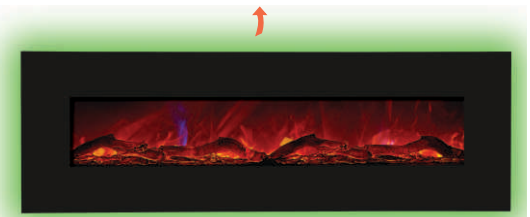

WM-BI-58-6421