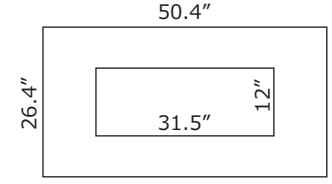

Viewing area: 72 7/16" x 9 3/16"

WM-BI-106-11524

Viewing area: 102 1/2" x 9 3/16"

Amantii
Wall Mount / Built-In
Enhanced Series

WM-BI-26-3623

Viewing area: 23 1/2" x 10"

WM-BI-34-4423

Viewing area: 31 1/2" x 10"

WM-BI-48-5823

Viewing area: 45 1/2" x 10"

WM-BI-72-8123-WHTGLS

Viewing area: 69" x 10"

Other
Manufacturer 'A'

Viewing area: 20.3" x 12"

Viewing area: 31.5" x 12"

Viewing area: 39.4" x 12"

Viewing area: 51.2" x 12"

Viewing area: 59.1" x 12"

Other
Manufacturer 'B'

Viewing area: 22" x 10"

Viewing area: 42" x 10"

Viewing area: 82" x 10"

Direction heat is emitted • Surround backlighting can be on or off