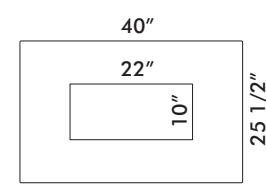

Amantii
Wall Mount / Built-In
Advanced Series

WM-BI-28-3421

Viewing area: 24 5/8" x 9 3/16"

WM-BI-43-5123

Viewing area: 39 1/2" x 9 3/16"

WM-BI-58-6421

Viewing area: 54 7/16" x 9 3/16"

WM-BI-76-8221

Viewing area: 72 7/16" x 9 3/16"

WM-BI-106-11524

Viewing area: 102 1/2" x 9 3/16"

Amantii
Wall Mount / Built-In
Enhanced Series

WM-BI-26-3623

Viewing area: 23 1/2" x 10"

WM-BI-34-4423

Viewing area: 31 1/2" x 10"

WM-BI-48-5823

Viewing area: 45 1/2" x 10"

WM-BI-72-8123-WHTGLS

Viewing area: 69" x 10"

Other
Manufacturer 'A'

Viewing area: 20.3" x 12"

Viewing area: 31.5" x 12"

Viewing area: 39.4" x 12"

Viewing area: 51.2" x 12"

Viewing area: 59.1" x 12"

Other
Manufacturer 'B'

Viewing area: 22" x 10"

Viewing area: 42" x 10"

Viewing area: 82" x 10"

Direction heat is emitted • Surround backlighting can be on or off