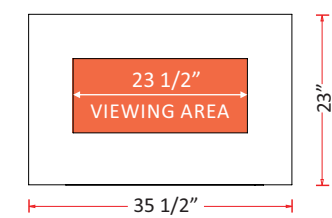

Amantii
Wall Mount / Built-In
Advanced Series

WM-BI-28-3421

Viewing area: 24 5/8" x 9 3/16"

WM-BI-43-5123

Viewing area: 39 1/2" x 9 3/16"

WM-BI-58-6421

Viewing area: 54 7/16" x 9 3/16"

WM-BI-76-8221

Viewing area: 72 7/16" x 9 3/16"

WM-BI-106-11524

Viewing area: 102 1/2" x 9 3/16"

Amantii
Wall Mount / Built-In
Enhanced Series

WM-BI-26-3623

Viewing area: 23 1/2" x 10"

WM-BI-34-4423

Viewing area: 31 1/2" x 10"

WM-BI-48-5823

Viewing area: 45 1/2" x 10"

WM-BI-72-8123-WHTGLS

Viewing area: 69" x 10"

Other
Manufacturer 'A'

Viewing area: 20.3" x 12"

Viewing area: 31.5" x 12"

Viewing area: 39.4" x 12"

Viewing area: 51.2" x 12"

Viewing area: 59.1" x 12"

Other
Manufacturer 'B'

Viewing area: 22" x 10"

Viewing area: 42" x 10"

Viewing area: 82" x 10"

Direction heat is emitted • Surround backlighting can be on or off