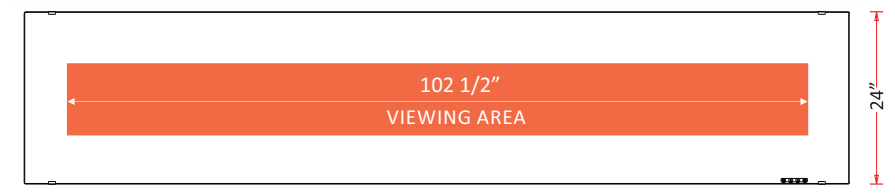

Amantii
Wall Mount / Built-In
Advanced Series

WM-BI-28-3421

Viewing area: 24 5/8" x 9 3/16"

WM-BI-43-5123

Viewing area: 39 1/2" x 9 3/16"

WM-BI-58-6421

Viewing area: 54 7/16" x 9 3/16"

WM-BI-76-8221

Viewing area: 72 7/16" x 9 3/16"

WM-BI-106-11524

Viewing area: 102 1/2" x 9 3/16"

Amantii
Wall Mount / Built-In
Enhanced Series

WM-BI-26-3623

Viewing area: 23 1/2" x 10"

WM-BI-34-4423

Viewing area: 31 1/2" x 10"

WM-BI-48-5823

Viewing area: 45 1/2" x 10"

WM-BI-72-8123-WHTGLS

Viewing area: 69" x 10"

Other
Manufacturer 'A'

Viewing area: 20.3" x 12"

Viewing area: 31.5" x 12"

Viewing area: 39.4" x 12"