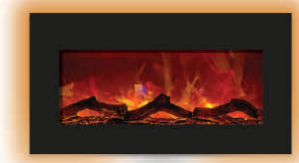

WM-BI-26-3623