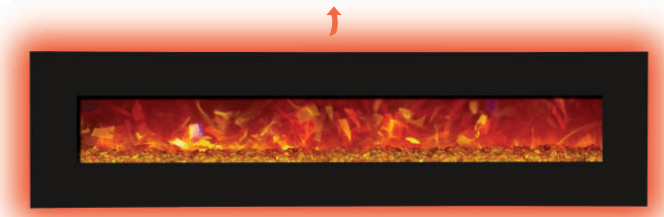

WM-BI-76-8221