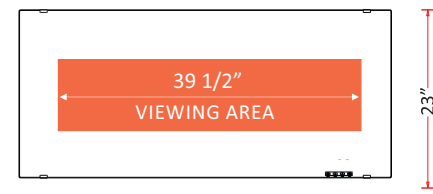

Amantii
Wall Mount / Built-In
Advanced Series

WM-BI-28-3421

Viewing area: 24 5/8" x 9 3/16"

WM-BI-43-5123

Viewing area: 39 1/2" x 9 3/16"

WM-BI-58-6421

Viewing area: 54 7/16" x 9 3/16"

WM-BI-76-8221

Viewing area: 72 7/16" x 9 3/16"

WM-BI-106-11524

Viewing area: 102 1/2" x 9 3/16"

Amantii
Wall Mount / Built-In
Enhanced Series

WM-BI-26-3623

Viewing area: 23 1/2" x 10"

WM-BI-34-4423

Viewing area: 31 1/2" x 10"

WM-BI-48-5823

Viewing area: 45 1/2" x 10"

WM-BI-72-8123-WHTGLS

Viewing area: 69" x 10"

Other
Manufacturer 'A'

Viewing area: 20.3" x 12"

Viewing area: 31.5" x 12"

Viewing area: 39.4" x 12"

Viewing area: 51.2" x 12"

Viewing area: 59.1" x 12"

Other
Manufacturer 'B'

Viewing area: 22" x 10"

Viewing area: 42" x 10"

Viewing area: 82" x 10"

Direction heat is emitted • Surround backlighting can be on or off