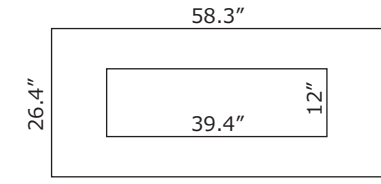

Viewing area: 72 7/16" x 9 3/16"

WM-BI-106-11524

Viewing area: 102 1/2" x 9 3/16"

Amantii
Wall Mount / Built-In
Enhanced Series

WM-BI-26-3623

Viewing area: 23 1/2" x 10"

WM-BI-34-4423

Viewing area: 31 1/2" x 10"

WM-BI-48-5823

Viewing area: 45 1/2" x 10"

WM-BI-72-8123-WHTGLS

Viewing area: 69" x 10"

Other
Manufacturer 'A'

Viewing area: 20.3" x 12"

Viewing area: 31.5" x 12"

Viewing area: 39.4" x 12"

Viewing area: 51.2" x 12"

Viewing area: 59.1" x 12"

Other
Manufacturer 'B'

Viewing area: 22" x 10"

Viewing area: 42" x 10"

Viewing area: 82" x 10"

Direction heat is emitted • Surround backlighting can be on or off