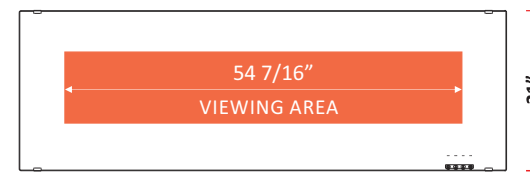

Amantii
Wall Mount / Built-In
Advanced Series

WM-BI-28-3421

Viewing area: 24 5/8" x 9 3/16"

WM-BI-43-5123

Viewing area: 39 1/2" x 9 3/16"

WM-BI-58-6421

Viewing area: 54 7/16" x 9 3/16"

WM-BI-76-8221

Viewing area: 72 7/16" x 9 3/16"

WM-BI-106-11524

Viewing area: 102 1/2" x 9 3/16"

Amantii
Wall Mount / Built-In
Enhanced Series

WM-BI-26-3623

Viewing area: 23 1/2" x 10"

WM-BI-34-4423

Viewing area: 31 1/2" x 10"