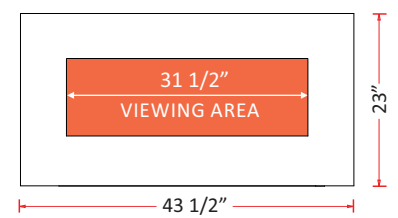

Amantii
Wall Mount / Built-In
Advanced Series

WM-BI-28-3421

Viewing area: 24 5/8" x 9 3/16"

WM-BI-43-5123

Viewing area: 39 1/2" x 9 3/16"

WM-BI-58-6421

Viewing area: 54 7/16" x 9 3/16"

WM-BI-76-8221

Viewing area: 72 7/16" x 9 3/16"

WM-BI-106-11524

Viewing area: 102 1/2" x 9 3/16"

Amantii
Wall Mount / Built-In
Enhanced Series

WM-BI-26-3623

Viewing area: 23 1/2" x 10"

WM-BI-34-4423

Viewing area: 31 1/2" x 10"

WM-BI-48-5823

Viewing area: 45 1/2" x 10"

WM-BI-72-8123-WHTGLS

Viewing area: 69" x 10"

Other
Manufacturer 'A'

Viewing area: 20.3" x 12"

Viewing area: 31.5" x 12"

Viewing area: 39.4" x 12"

Viewing area: 51.2" x 12"

Viewing area: 59.1" x 12"

Other
Manufacturer 'B'

Viewing area: 22" x 10"

Viewing area: 42" x 10"

Viewing area: 82" x 10"

Direction heat is emitted • Surround backlighting can be on or off