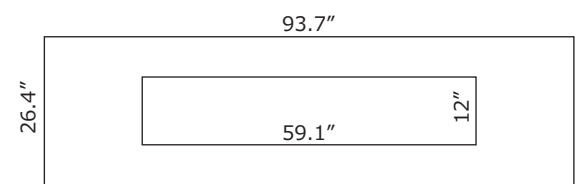

WM-BI-48-5823

Viewing area: 45 1/2" x 10"

WM-BI-72-8123-WHTGLS

Viewing area: 69" x 10"

Other
Manufacturer 'A'

Viewing area: 20.3" x 12"

Viewing area: 31.5" x 12"

Viewing area: 39.4" x 12"

Viewing area: 51.2" x 12"

Viewing area: 59.1" x 12"

Other
Manufacturer 'B'

Viewing area: 22" x 10"

Viewing area: 42" x 10"

Viewing area: 82" x 10"

Direction heat is emitted • Surround backlighting can be on or off