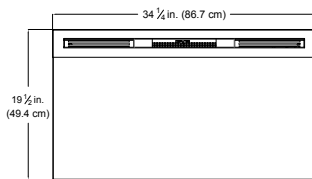

Wickson Wall-mount Fireplace

Dimensions

FRONT

TOP

SIDE

Installation - 3 Mounting Options

ON WALL

Must mount to a minimum of two (2) wall studs

PARTIAL RECESSED

2 X 4 Framing
Framing dimensions:
30-1/2" (77.5 cm) W x
16-1/2" (41.9 cm) H

FULLY RECESSED

2 X 8 Framing
Framing dimensions:
33" (83.8 cm) W x
18-1/2" (47 cm) H

The sizing of this linear electric fireplace makes it a perfect fit for any room. Ambiance, warmth and **snug to the wall fit** make this unit a must have for the most discerning consumer or designer. The LED flame meanders from the middle of the crushed glass ember bed giving the unit an impressive effect.

120 Volts / 1,220 Watts / 4,163 BTU

Model #	Description	Lbs / Kg	UPC	Wty. ¹	Carton Dimensions (WxHxD)		Cube	
					Inches	cm	ft ³	m ³
Package consists of one carton:								
BLF34	Wall-mount fireplace	60 / 27.2	781052 083691	2 yr.	39 x 23 x 13	99.1 x 58.4 x 33	6.7	0.19