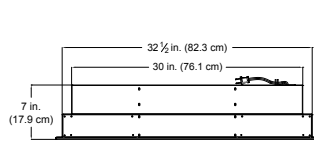

Wickson Wall-mount Fireplace

Dimensions

FRONT

TOP

SIDE

Installation - 3 Mounting Options

ON WALL

Must mount to a minimum of two (2) wall studs

PARTIAL RECESSED

2 X 4 Framing
Framing dimensions:
30-1/2" (77.5 cm) W x
16-1/2" (41.9 cm) H

FULLY RECESSED

2 X 8 Framing
Framing dimensions:
33" (83.8 cm) W x
18-1/2" (47 cm) H

The sizing of this linear electric fireplace makes it a perfect fit for any room. Ambiance, warmth and **snug to the wall fit** make this unit a must have for the most discerning consumer or designer. The LED flame meanders from the middle of the crushed glass ember bed giving the unit an impressive effect.

120 Volts / 1,220 Watts / 4,163 BTU

Model #	Description	Lbs / Kg	UPC	Wty. ¹	Carton Dimensions (WxHxD)		Cube	
					Inches	cm	ft ³	m ³
Package consists of one carton:								
BLF34	Wall-mount fireplace	60 / 27.2	781052 083691	2 yr.	39 x 23 x 13	99.1 x 58.4 x 33	6.7	0.19