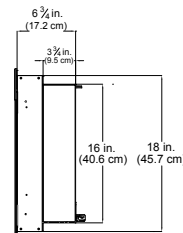

Wickson Wall-mount Fireplace

Dimensions

FRONT

TOP

SIDE

Installation - 3 Mounting Options

ON WALL

Must mount to a minimum of two (2) wall studs

PARTIAL RECESSED

2 X 4 Framing
Framing dimensions:
30-1/2" (77.5 cm) W x
16-1/2" (41.9 cm) H

FULLY RECESSED

2 X 8 Framing
Framing dimensions:
33" (83.8 cm) W x
18-1/2" (47 cm) H

The sizing of this linear electric fireplace makes it a perfect fit for any room. Ambiance, warmth and **snug to the wall fit** make this unit a must have for the most discerning consumer or designer. The LED flame meanders from the middle of the crushed glass ember bed giving the unit an impressive effect.

120 Volts / 1,220 Watts / 4,163 BTU

Model #	Description	Lbs / Kg	UPC	Wty. ¹	Carton Dimensions (WxHxD)		Cube	
					Inches	cm	ft ³	m ³
Package consists of one carton:								
BLF34	Wall-mount fireplace	60 / 27.2	781052 083691	2 yr.	39 x 23 x 13	99.1 x 58.4 x 33	6.7	0.19