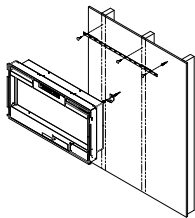

Wickson Wall-mount Fireplace

Dimensions

FRONT

TOP

SIDE

Installation - 3 Mounting Options

ON WALL

Must mount to a minimum of two (2) wall studs

PARTIAL RECESSED

2 X 4 Framing
Framing dimensions:
30-1/2" (77.5 cm) W x
16-1/2" (41.9 cm) H

FULLY RECESSED

2 X 8 Framing
Framing dimensions:
33" (83.8 cm) W x
18-1/2" (47 cm) H

The sizing of this linear electric fireplace makes it a perfect fit for any room. Ambiance, warmth and **snug to the wall fit** make this unit a must have for the most discerning consumer or designer. The LED flame meanders from the middle of the crushed glass ember bed giving the unit an impressive effect.

120 Volts / 1,220 Watts / 4,163 BTU

Model #	Description	Lbs / Kg	UPC	Wty. ¹	Carton Dimensions (WxHxD)		Cube	
					Inches	cm	ft ³	m ³
Package consists of one carton:								
BLF34	Wall-mount fireplace	60 / 27.2	781052 083691	2 yr.	39 x 23 x 13	99.1 x 58.4 x 33	6.7	0.19