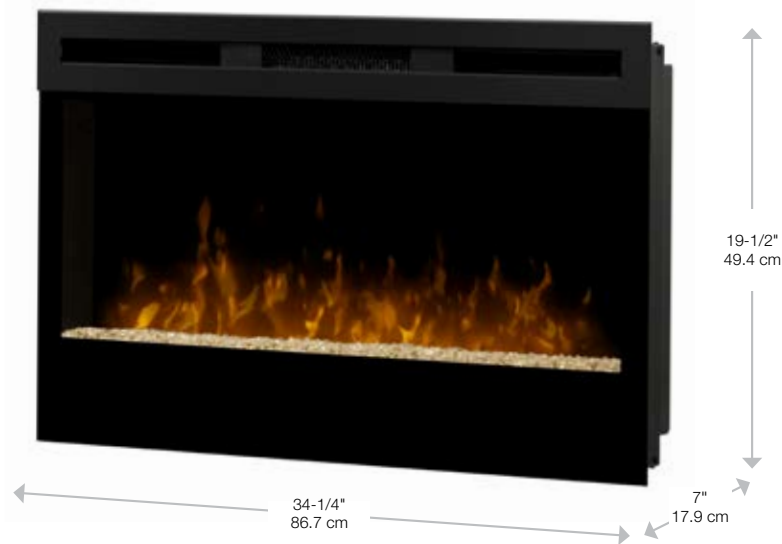

Wickson Wall-mount Fireplace

Dimensions

FRONT

TOP

SIDE

Installation - 3 Mounting Options

ON WALL

Must mount to a minimum of two (2) wall studs

PARTIAL RECESSED

2 X 4 Framing
Framing dimensions:
30-1/2" (77.5 cm) W x
16-1/2" (41.9 cm) H

FULLY RECESSED

2 X 8 Framing
Framing dimensions:
33" (83.8 cm) W x
18-1/2" (47 cm) H

The sizing of this linear electric fireplace makes it a perfect fit for any room. Ambiance, warmth and **snug to the wall fit** make this unit a must have for the most discerning consumer or designer. The LED flame meanders from the middle of the crushed glass ember bed giving the unit an impressive effect.

Specifications, finishes and dimensions are subject to change. ¹Limited warranty ©2014 Dimplex North America Limited.

Features

- 
Flame
A blend of technology, artistry and craftsmanship – the patented Dimplex LED flame technology creates the illusion of a true fire.
- 
Media Bed
Tumbled glass ember bed pieces that are colored and silvered on one side for an alluring effect.
- 
Supplemental Heat
Includes a powerful fan-forced heater designed to keep the rooms you spend the most time in warm and comfortable. Reduce your central furnace temperature and cut your heating costs!
- 
Remote
Includes a convenient remote control for ease of use at your fingertips.
- 
Year-round Enjoyment
Enjoy the ambiance of the flame with or without the heater for year-round enjoyment.
- 
Safe
Front glass stays cool, making it safe to touch.
- 
Economical
Economical to operate. Costing only pennies per hour.*
- 
Green
The green alternative. No harmful particulates or emissions and 100% efficient.
- 
Instant Ambiance
Plugs into any standard household outlet.
- 
Direct Wire Capabilities
Can be direct-wired for a seamless look.
- 
Quick Assembly
Sets up in minutes with step-by-step assembly instructions allowing you more time to enjoy your fireplace.