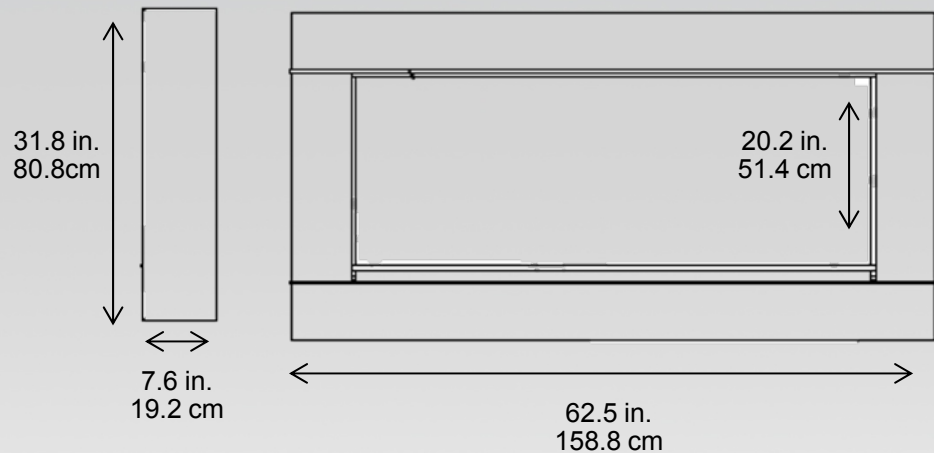

## Cohesion Wall-mount Surround

DT1103BW

### Surround

The Cohesion wall-mount surround makes a seamless addition to any modern space with its burnished walnut finish and simple detail.

Model #	Description	lbs/kg	UPC	Wty. †	Carton Dimensions (W x H x D)		Cube	
					Inches	cm	ft <sup>3</sup>	m <sup>3</sup>
DT1103BW	Burnished walnut surround for 50" linear wall-mount electric fireplace (Firebox not included) Ships in one carton.	55 / 24.8	7810520 70929		64.8 x 26.5 x 8.7	164.7 x 67.3 x 8.7	8.7	0.25