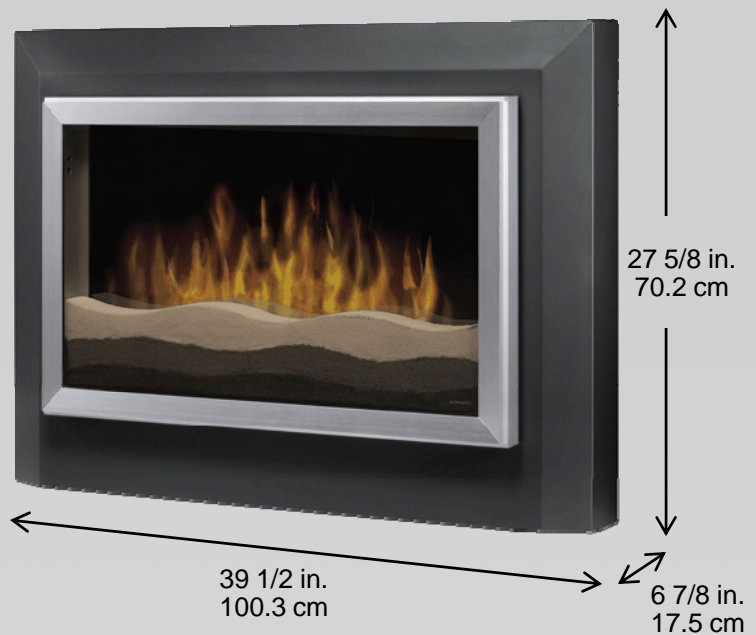

Sahara Wall-mount Electric Fireplace

RWF-DG

Surround

With its widescreen aspect ratio and clean, uncomplicated design, the Sahara fireplace makes a seamless addition to any modern space with its sleek dark gray finish and stepped aluminum trim detail.

Firebox

- Patented, life-like flame effect
- On-demand heat with thermostat control warms a room or area of up to 400 sq. ft.
- Flame operates with or without heat
- 2¢ / hour with flame only
8¢ / hour with flame and heat*
- 120 Volts / 1,400 Watts / 4,780 BTU

Includes on / off remote control

No carbon monoxide or emissions, glass stays cool-to-touch

Model #	Description	lbs/kg	UPC	Wty. [†]	Carton Dimensions (W x H x D)		Cube	
					Inches	cm	ft ³	m ³
RWF-DG	Wall-mount electric fireplace in dark gray finish. Ships in one carton.	68 / 31.1	781052 057326	1 yr.	41.9 x 30.3 x 9.8	106.5 x 77 x 24.8	7.2	0.2