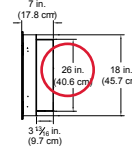

Synergy Wall-mount Fireplace

Dimensions

FRONT

TOP

SIDE

Installation - 3 Mounting Options

ON WALL

Must mount to a minimum of three (3) wall studs

PARTIAL RECESSED

2 X 4 Framing
Framing dimensions:
46-1/2" (118.1 cm) W x
16-1/2" (42 cm) H

FULLY RECESSED

2 X 8 Framing
Framing dimensions:
49" (124.5 cm) W x
18-1/2" (47 cm) H

The Synergy features realistic patented LED flame that dances on the crushed and silvered glass pieces, adding comfort, ambiance and beauty to any space. The heat that warms your room comes from the front of the fireplace allowing our sleek and elegant design to be installed **snug to the wall**.

Model #	Description	Lbs / Kg	UPC	Wty. [†]	Carton Dimensions (WxHxD)		Cube	
					Inches	cm	ft ³	m ³
Firebox and wall-mount trim sold separately:								
BLF50	Wall-mount fireplace	75 / 34	781052 061149	2 yr.	13 x 23-1/4 x 55	33 x 59 x 139.7	8.7	0.25
DT1267BLK	Cohesion Trim - Black	51 / 23.1	781052 080355	1 yr.	64-7/8 x 26-1/4 x 8-3/4	164.8 x 66.8 x 22.1	8.6	0.24
DT1103BW	Cohesion Trim - Burnished Walnut	51 / 23.1	781052 070929	1 yr.	64-7/8 x 26-1/4 x 8-3/4	164.8 x 66.8 x 22.1	8.6	0.24