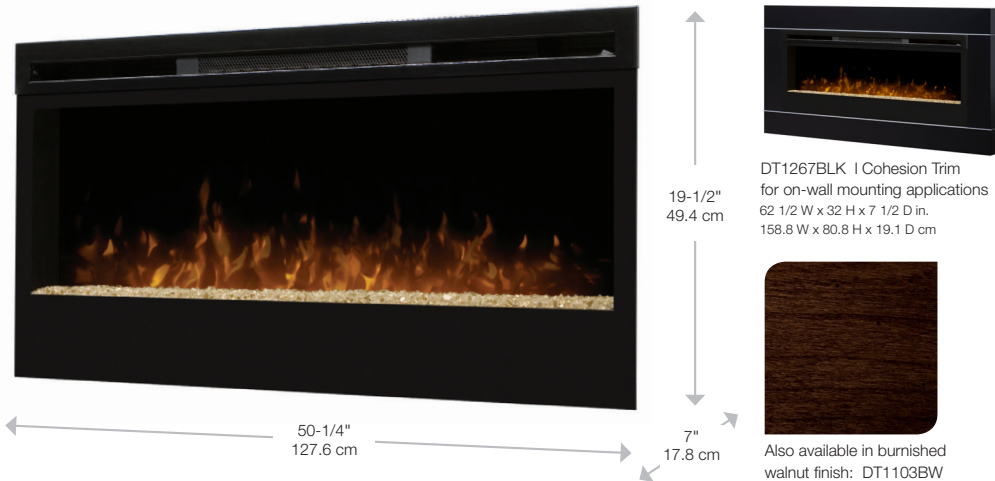

Synergy Wall-mount Fireplace

Dimensions

FRONT

TOP

SIDE

Installation - 3 Mounting Options

ON WALL

Must mount to a minimum of three (3) wall studs

PARTIAL RECESSED

2 X 4 Framing
Framing dimensions:
46-1/2" (118.1 cm) W x
16-1/2" (42 cm) H

FULLY RECESSED

2 X 8 Framing
Framing dimensions:
49" (124.5 cm) W x
18-1/2" (47 cm) H

The Synergy features realistic patented LED flame that dances on the crushed and silvered glass pieces, adding comfort, ambiance and beauty to any space. The heat that warms your room comes from the front of the fireplace allowing our sleek and elegant design to be installed **snug to the wall**.

The Cohesion wall-mount surround makes a seamless addition to any modern space with simple detailing. The striking black or burnished walnut finish makes a contemporary statement.

120 Volts / 1,230 Watts / 4,198 BTU