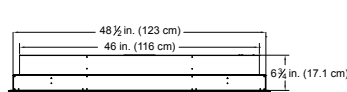

Synergy Wall-mount Fireplace

Dimensions

FRONT

TOP

SIDE

Installation - 3 Mounting Options

ON WALL

Must mount to a minimum of three (3) wall studs

PARTIAL RECESSED

2 X 4 Framing
Framing dimensions:
46-1/2" (118.1 cm) W x
16-1/2" (42 cm) H

FULLY RECESSED

2 X 8 Framing
Framing dimensions:
49" (124.5 cm) W x
18-1/2" (47 cm) H

The Synergy features realistic patented LED flame that dances on the crushed and silvered glass pieces, adding comfort, ambiance and beauty to any space. The heat that warms your room comes from the front of the fireplace allowing our sleek and elegant design to be installed **snug to the wall**.