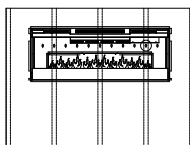

Synergy Wall-mount Fireplace

Dimensions

FRONT

TOP

SIDE

Installation - 3 Mounting Options

ON WALL

Must mount to a minimum of three (3) wall studs

PARTIAL RECESSED

2 X 4 Framing
Framing dimensions:
46-1/2" (118.1 cm) W x
16-1/2" (42 cm) H

FULLY RECESSED

2 X 8 Framing
Framing dimensions:
49" (124.5 cm) W x
18-1/2" (47 cm) H

The Synergy features realistic patented LED flame that dances on the crushed and silvered glass pieces, adding comfort, ambiance and beauty to any space. The heat that warms your room comes from the front of the fireplace allowing our sleek and elegant design to be installed **snug to the wall**.

Model #	Description	Lbs / Kg	UPC	Wty. [†]	Carton Dimensions (WxHxD)		Cube	
					Inches	cm	ft ³	m ³
Firebox and wall-mount trim sold separately:								
BLF50	Wall-mount fireplace	75 / 34	781052 061149	2 yr.	13 x 23-1/4 x 55	33 x 59 x 139.7	8.7	0.25
DT1267BLK	Cohesion Trim - Black	51 / 23.1	781052 080355	1 yr.	64-7/8 x 26-1/4 x 8-3/4	164.8 x 66.8 x 22.1	8.6	0.24
DT1103BW	Cohesion Trim - Burnished Walnut	51 / 23.1	781052 070929	1 yr.	64-7/8 x 26-1/4 x 8-3/4	164.8 x 66.8 x 22.1	8.6	0.24