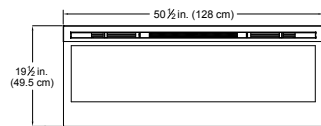

Synergy Wall-mount Fireplace

Dimensions

FRONT

TOP

SIDE

Installation - 3 Mounting Options

ON WALL

Must mount to a minimum of three (3) wall studs

PARTIAL RECESSED

2 X 4 Framing
Framing dimensions:
46-1/2" (118.1 cm) W x
16-1/2" (42 cm) H

FULLY RECESSED

2 X 8 Framing
Framing dimensions:
49" (124.5 cm) W x
18-1/2" (47 cm) H

The Synergy features realistic patented LED flame that dances on the crushed and silvered glass pieces, adding comfort, ambiance and beauty to any space. The heat that warms your room comes from the front of the fireplace allowing our sleek and elegant design to be installed **snug to the wall**.

Model #	Description	Lbs / Kg	UPC	Wty. [†]	Carton Dimensions (WxHxD)		Cube	
					Inches	cm	ft ³	m ³
Firebox and wall-mount trim sold separately:								
BLF50	Wall-mount fireplace	75 / 34	781052 061149	2 yr.	13 x 23-1/4 x 55	33 x 59 x 139.7	8.7	0.25
DT1267BLK	Cohesion Trim - Black	51 / 23.1	781052 080355	1 yr.	64-7/8 x 26-1/4 x 8-3/4	164.8 x 66.8 x 22.1	8.6	0.24
DT1103BW	Cohesion Trim - Burnished Walnut	51 / 23.1	781052 070929	1 yr.	64-7/8 x 26-1/4 x 8-3/4	164.8 x 66.8 x 22.1	8.6	0.24