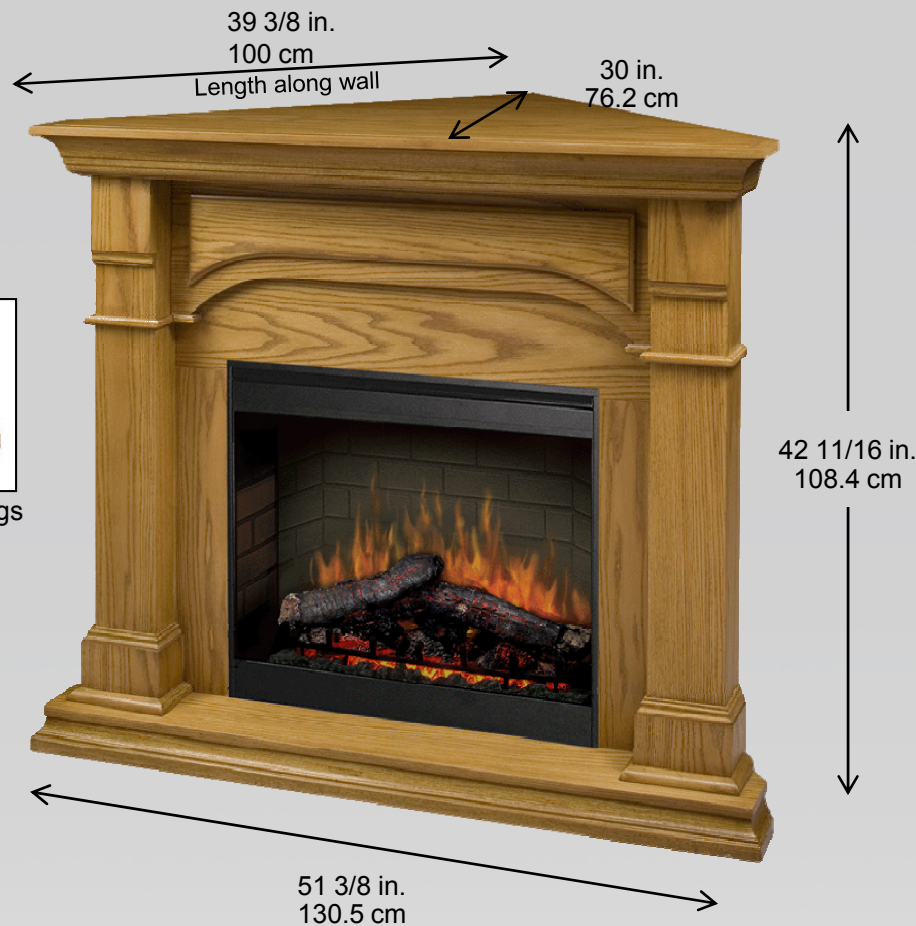

### Mantel

The Oxford turns any unused corner into the warm and cozy focal point of any room. An uncomplicated transitional design is enhanced by a warm oak finish and the corner design makes an ideal platform for smaller flat panel televisions.

Corbel design

Raised panels

Elegant carvings

### Firebox

- 26" self-trimming electric firebox
- Patented, life-like flame effect
- Inner glow logs molded from wood logs for incredible realism
- On-demand heat with thermostat control warms a room or area of up to 400 sq. ft.
- Interior light and flame speed control
- Flame operates with or without heat
- 3¢ / hour with flame only  
9¢ / hour with flame and heat\*
- 120 Volts / 1,440 Watts / 4,915 BTU

Includes on / off remote control

No carbon monoxide or emissions, glass stays cool-to-touch

Model #	Description	lbs/kg	UPC	Wty.†	Carton Dimensions (W x H x D)		Cube		
					Inches	cm	ft <sup>3</sup>	m <sup>3</sup>	
SMP-195C-O-ST	Oak fireplace package with 26" self-trimming electric firebox.	158 / 71.8							
Package consists of two cartons:	DF2608 – 26" electric firebox	48 / 21.8	781052 052161	2 yr.	31.6 x 26.2 x 12.4	80.4 x 66.5 x 31.5	5.9	0.17	
	SMC-O-1953 – Mantel	110 / 50	781052 048218	1 yr.	34.3 x 11.7 x 54.7	87.2 x 29.8 x 138.9	12.7	0.36	