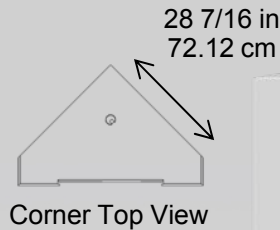

33" Contemporary Fireplace

BSPC-26-CON

Mantel

This contemporary fireplace converts in seconds, for flat wall or space-saving corner applications. Bring any room to life with the detailed craftsmanship and crisp white finish of this beautiful fireplace.

Stepped hearth

Clean lines

Firebox

- 26" self-trimming electric firebox
- Patented, life-like flame effect
- Inner glow logs molded from actual wood for incredible realism
- On-demand heat with thermostat control warms a room or area of up to 400 sq. ft.
- Interior light and flame speed control
- Flame operates with or without heat
- 3¢ / hour with flame only
9¢ / hour with flame and heat*
- 120 Volts / 1,440 Watts / 4,915 BTU

Includes on / off remote control

•No carbon monoxide or emissions, glass stays cool-to-touch

Model #	Description	lbs/kg	UPC	Wty. †	Carton Dimensions (W x H x D)		Cube	
					Inches	cm	ft ³	m ³
BSPC-3033-CON	Contemporary fireplace package with 33" self trimming electric firebox.							
Package consists of two cartons:	BSLCON26- Mantel	117 / 48.5	781052061606	1 yr	15.5 x 43.8 x 44.3	39.4 x 111.4 x 112.5	17.37	0.49
	DF2608 – 26" electric firebox	101 / 45.8	781052 059719	1 yr	20.5 x 12.8 x 52	52 x 33 x 132	7.9	0.22