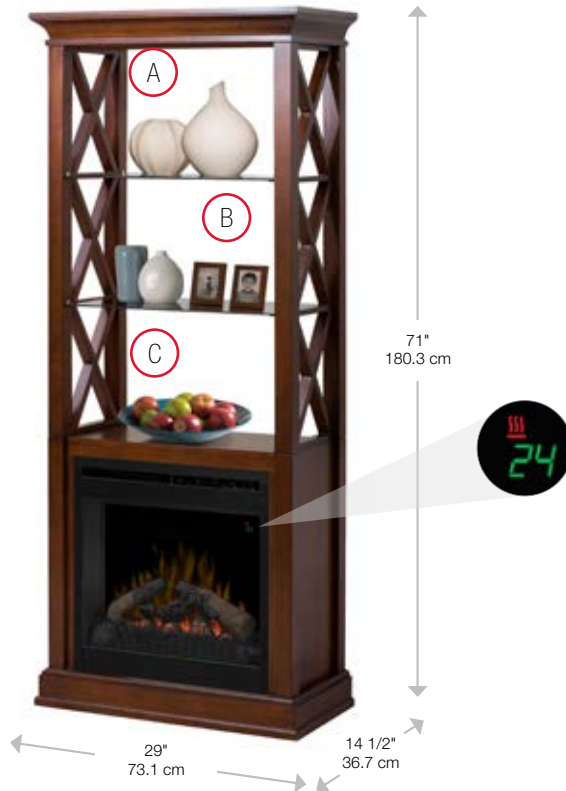

Seabert Étagère Fireplace

This unique étagère comes complete with atmospheric under-cabinet touch lighting, a fireplace that may be operated with or without heat and a rich walnut finish. Display your knick-knacks, pottery, well-read books, or all three. The slim and stylish design of the Dimplex étagère makes this a product tailor-made to fit any space.

120 Volts / 1,400 Watts / 4,777 BTU

Component Storage	Inches			cm		
	W	H	D	W	H	D
(A) Top shelf	22.5	13.1	12.8	57.2	33.4	32.4
(B) Middle shelf	22.5	13.0	12.8	57.2	32.9	32.4
(C) Bottom shelf	22.5	13.4	12.8	57.2	34.1	32.4

Model #	Description	Lbs / Kg	UPC	Wty.†	Carton Dimensions (WxHxD)		Cube	
					Inches	cm	ft³	m³
Package consists of two cartons:								
DM20L-1370WN	Mantel	83.6 / 38	781052 083936	1 yr.	31-1/4 x 42-1/4 x 19-3/4	79.5 x 107.5 x 50	15.1	0.43
DF2024L	20" firebox with log embers	38.6 / 18.5	781052 094956	1 yr.	10 x 25-1/4 x 24	25.4 x 64.1 x 61	3.5	0.10