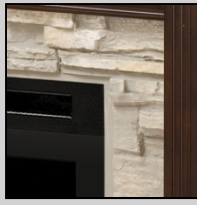

Edgewood Electric Fireplace

GDS25-1269E

Media Console

Charming and practical layout of this entertainment cabinet brings warmth to any room. An asymmetrical appearance adds interest while yet providing ample open shelf storage for the array of electronic components. The Edgewood provides a nice blend of old world charm and practically, while address needs of today's media requirements.

Elegant trim

Faux-brick surround

Storage components

Firebox

- 25" self-trimming widescreen electric firebox
- Patented, life-like flame effect
- On-demand heat with thermostat control
- Flame operates with or without heat
- 2¢ / hour with flame only
5¢ / hour with flame and heat*
- 120 Volts / 880 Watts / 3,000 BTU