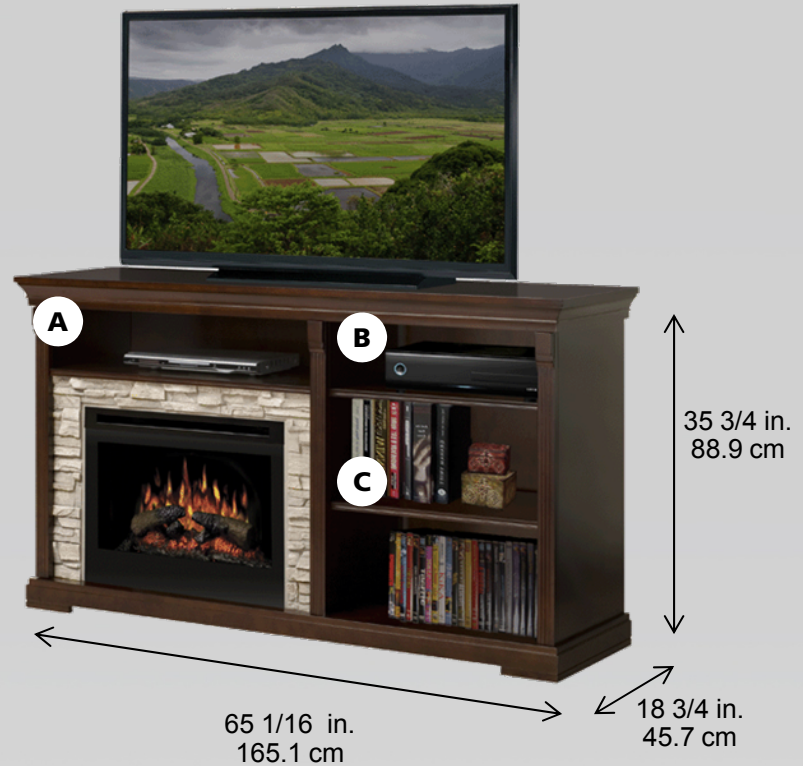

Edgewood Electric Fireplace

GDS25-1269E

Media Console

Charming and practical layout of this entertainment cabinet brings warmth to any room. An asymmetrical appearance adds interest while yet providing ample open shelf storage for the array of electronic components. The Edgewood provides a nice blend of old world charm and practically, while address needs of today's media requirements.

Elegant trim

Faux-brick surround

Storage components

Firebox

- 25" self-trimming widescreen electric firebox
- Patented, life-like flame effect
- On-demand heat with thermostat control
- Flame operates with or without heat
- 2¢ / hour with flame only
5¢ / hour with flame and heat*
- 120 Volts / 880 Watts / 3,000 BTU

Includes on / off remote control

No carbon monoxide or emissions, glass stays cool-to-touch

Component Storage	Inches			cm		
	W	H	D	W	H	D
A - Top shelf	33.15	6.93	16.5	34.2	17.6	4.2
B - Side Shelf	23.23	6.93	16.5	59	17.6	4.2
C - Side Shelf	23.23	11.22	16.5	59	28.5	4.2

TV and accessories not included

Model #	Description	lbs/kg	UPC	Wty. †	Carton Dimensions (W x H x D)		Cube	
					Inches	cm	ft ³	m ³
GDS25-1269E	Espresso fireplace package with 25" self-trimming electric firebox.							
Package consists of two cartons:	DF2550- 25" electric firebox	39.6 / 18	781052 0 57395	2 yr.	29.6 x 23.4 x 12.9	75.2 x 59.4 x 32.8	5.2	0.15
	DM25-1269E- Mantel	TBD	7810520 80331	1 yr	68.3 x 24.6 x 11.8	175.4 x 68.5 x 29.85	11.2	0.25