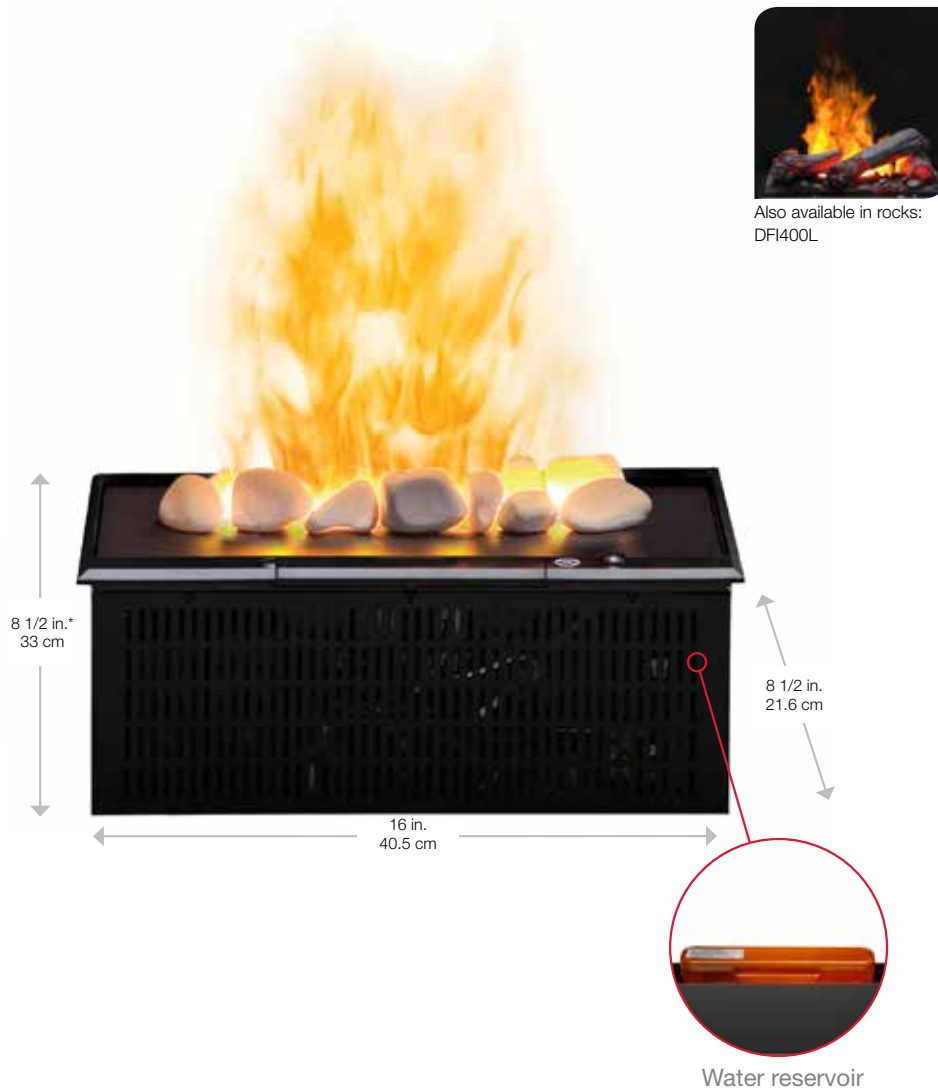

## Opti-myst Cassette

Also available in rocks:  
DFI400L

Water reservoir

Revolutionary ultrasonic technology is used to create the flame and smoke effect of the Dimplex Opti-myst. As the mist rises up through the logs, the light reflects against the water molecules creating a convincing illusion of flames and smoke. The result is an appearance so authentic it will be mistaken for a true wood-burning fire.

### Features

- Flame**  
Revolutionary ultrasonic technology produces a fine mist to create the illusion of flames and smoke.
- Media Bed Options**  
Choose from logs molded from actual wood for incredible realism or white rocks for a contemporary effect.
- Easy Fill Water Reservoir**  
Offers 12-14 hours of continuous operation before refilling.
- Safe**  
Completely safe, with no flame heat or emissions.
- Economical**  
Economical to operate. Costing only pennies per hour.\*
- Green**  
The green alternative. No harmful particulates or emissions and 100% efficient. Produces 90% less carbon dioxide than an average direct vent gas fireplace.
- Instant Ambiance**  
Plugs into any standard household outlet.
- Quick Assembly**  
Sets up in minutes with step-by-step assembly instructions allowing you more time to enjoy your fireplace.
- Remote**  
Includes a convenient remote control for ease of use at your fingertips.