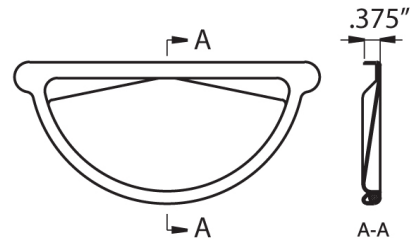

Universal End Cap W/rubber seal

Durable EPDM leak-proof rubber seal / 24 Guage Zinc Magnesium Steel and sprayed with a proprietary scratch and fade resistant paint.

Universal End Cap W/rubber seal

Color	Part #	5"	6"	7.6"
WHITE		WTZ5ECU	WTZ6ECU	N/A
DARK BRONZE		DBZ5ECU	DBZ6ECU	N/A
BLACK		BKZ5ECU	BKZ6ECU	
DARK CHARCOAL		DCZ5ECU	DCZ6ECU	
NATURAL GRAY METALIC		NGZ5ECU	NGZ6ECU	
UNPAINTED G-90 GALVANIZED		UZ5ECU	UZ6ECU