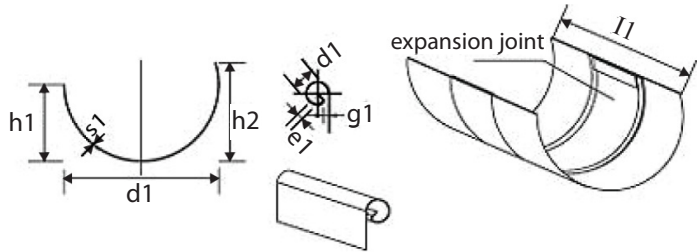

WORLD GUTTER SYSTEMS™ INC.

Superior Gutters Made Simple

Tel: (814) 455-7430 | Fax (814) 464-8838 | Email: sales@slateandcopper.com | Web: www.slateandcopper.com

Expansion Joint - Copper

size	d2	h1	h2	I1	d1	e1	g1	s1
5"	5.0"	2.52"	2.91	11.8"	0.71"	0.28"	0.20"	.024"
6"	6.02"	3.03"	3.43"	11.8"	0.79"	0.35"	0.24"	.024"
7.6"	7.56"	3.78"	3.91"	11.8"	6.02"	0.35"	0.24"	.024"

Produced from 18 oz. (.024) solid Copper

Expansion Joint - Copper

Size	Part #
5 INCH	ED5EXP
6 INCH	ED6EXP
7.6 INCH	ED76EXP

Date	Invoice#	Project	Company	Architect