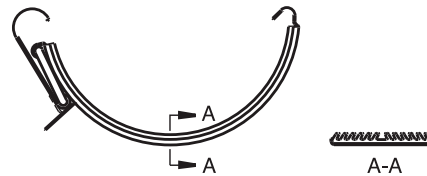

PREMIER STEEL GUTTER SYSTEM™

Superior Gutters Made Simple

Tel: (814) 455-7430 | Fax (814) 464-8838 | Email: sales@slateandcopper.com | Web: www.premiersteelgutters.com

Gutter Connector with rubber seal

Durable EPDM leak-proof rubber seal / 24 Guage Zinc Magnesium Steel and sprayed with a proprietary scratch and fade resistant paint.

Gutter Connector With Rubber Seal

Color	Part #	5"	6"	7.6"
WHITE		WTZ5GC	WTZ6GC	WTZ6GC
DARK BRONZE		DBZ5GC	DBZ6GC	DBZ6GC
BLACK		BKZ5GC	BKZ6GC	
DARK CHARCOAL		DCZ5GC	DCZ6GC	
NATURAL GRAY METALIC		NGZ5GC	NGZ6GC	
UNPAINTED G-90 GALVANIZED		UZ5GC	UZ6GC	