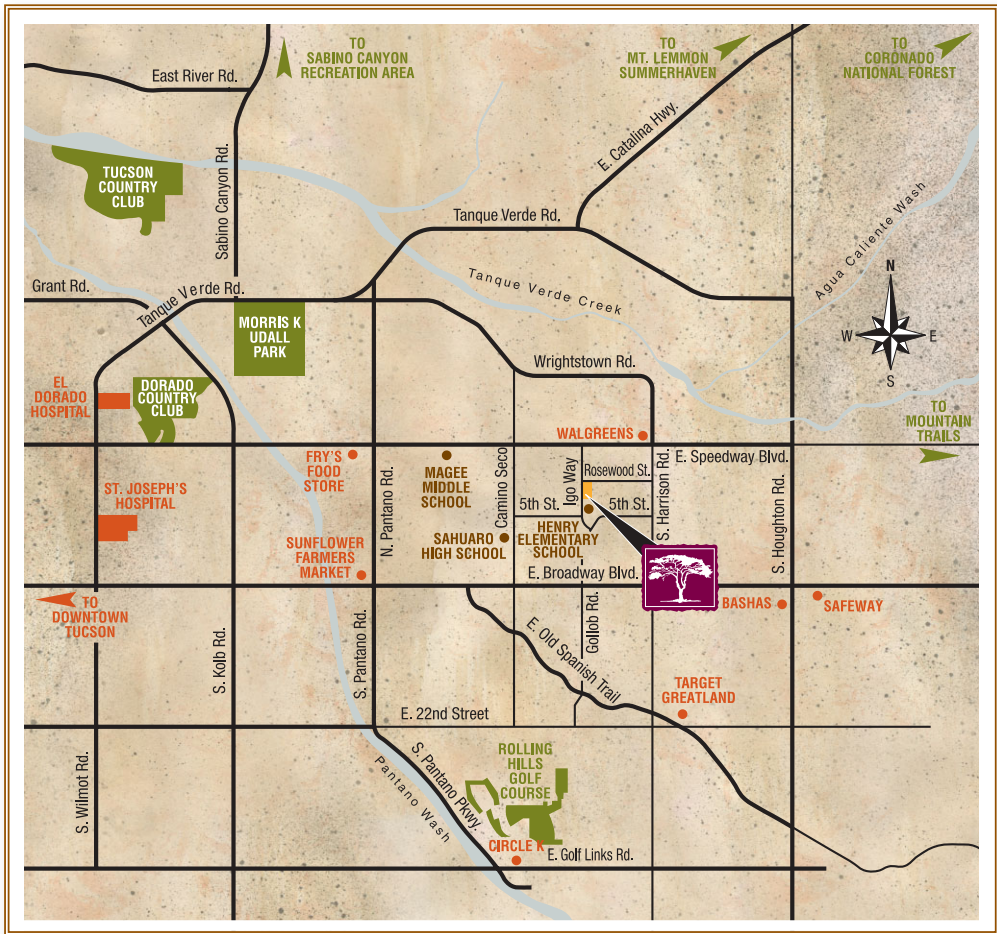

Mesquite Realty 2940 North Swan, Suite 212 Tucson, Arizona 85712 PHONE (520) 750-7440 EMAIL Info@MesquiteHomesAZ.com www.MesquiteHomesAZ.com