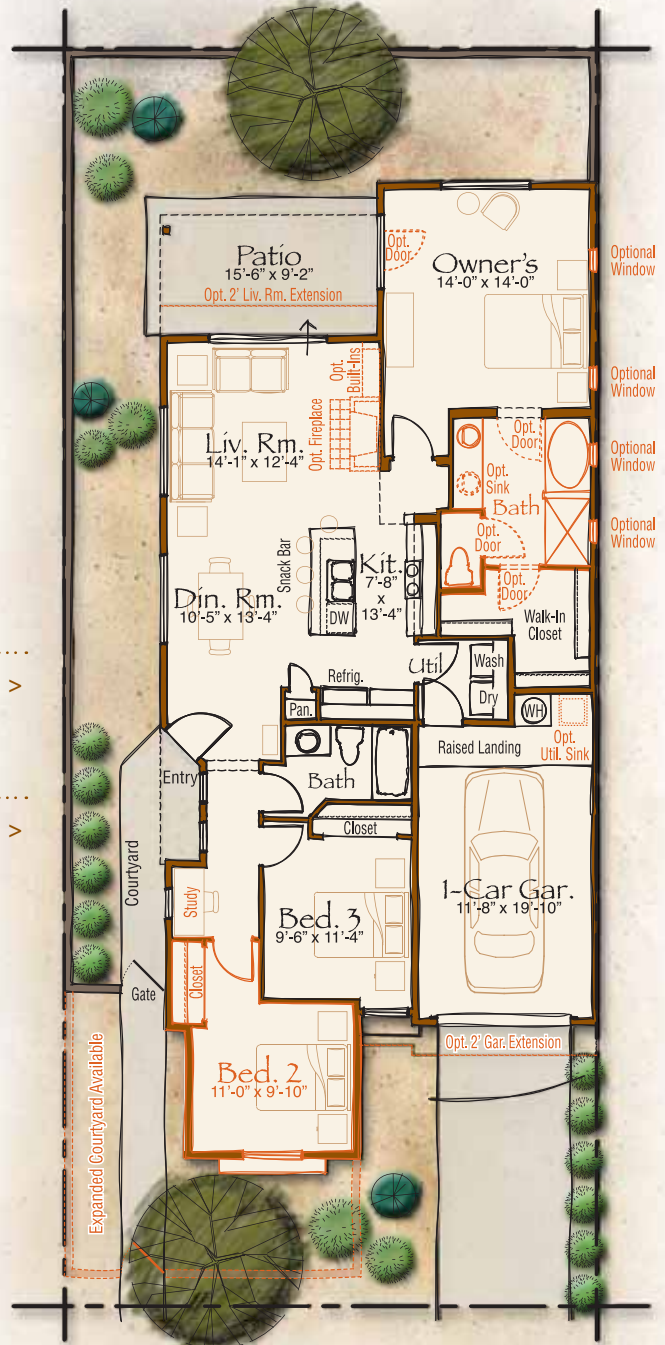

the Tucson

1,232 sf | 2 or 3 Beds | 2 Baths

The Mesquites

Mesquite Realty 2940 North Swan, Suite 212 Tucson, Arizona 85712 PHONE (520) 750-7440 EMAIL Info@MesquiteHomesAZ.com www.MesquiteHomesAZ.com