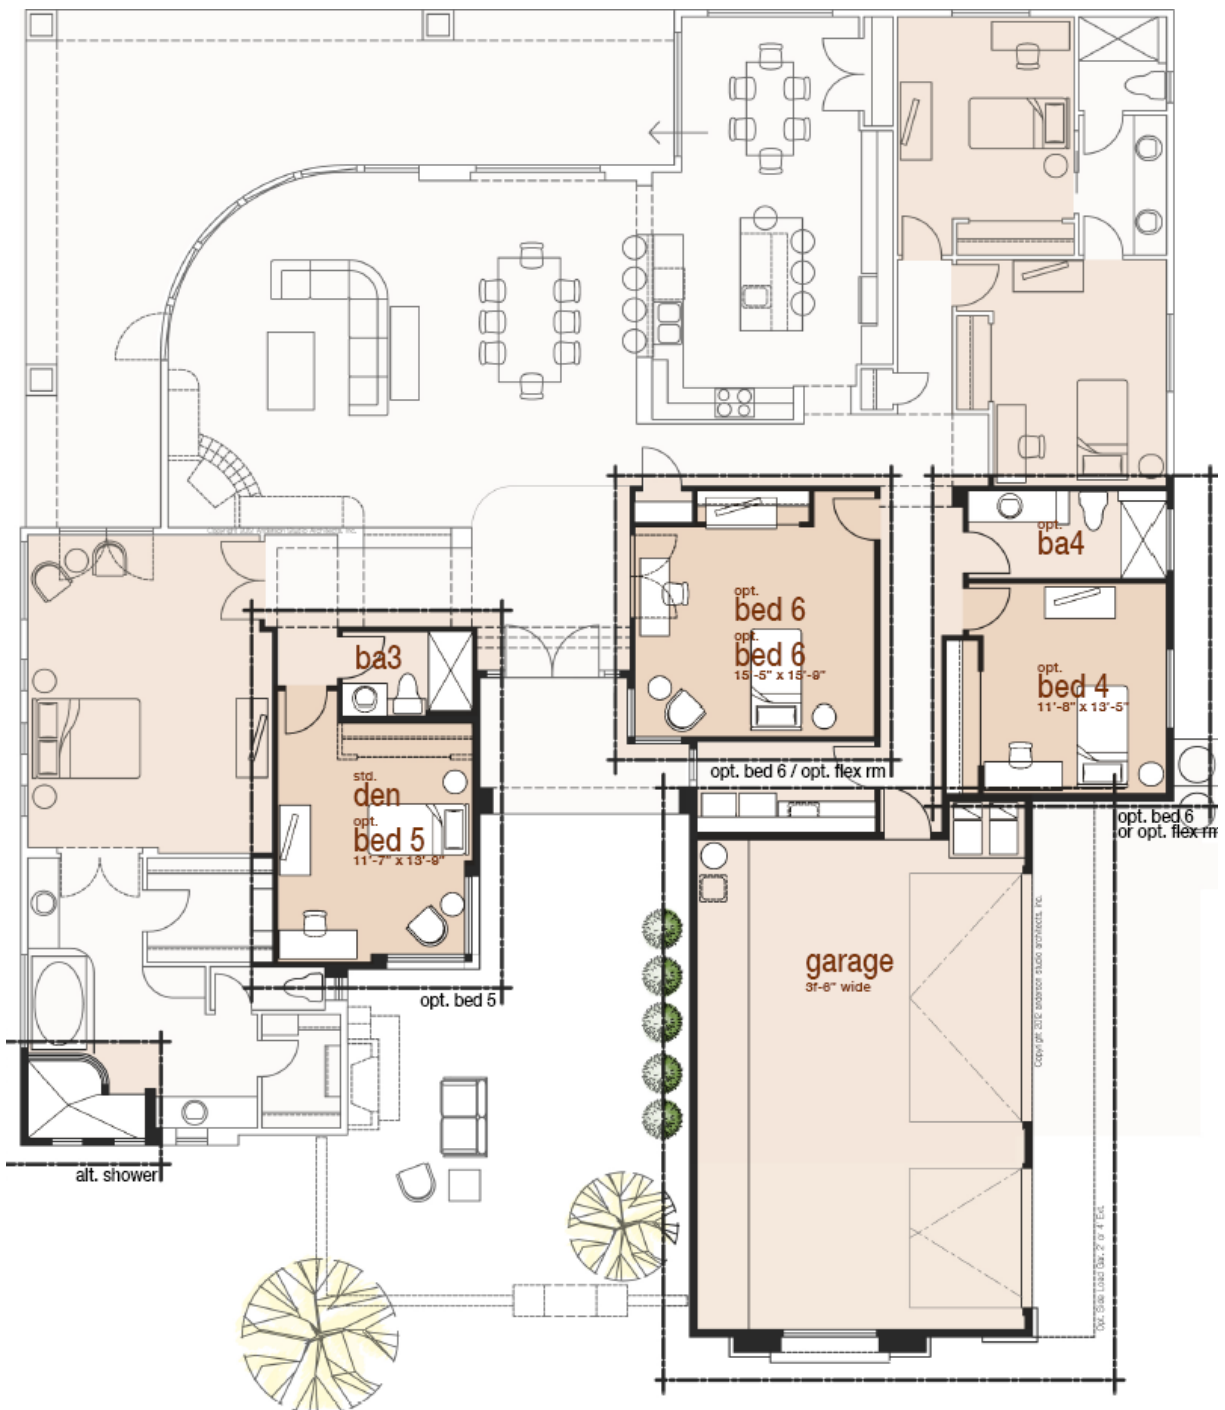

CHOICES by Mesquite Homes

San Simon
options

2940 North Swan, Suite 212 | Tucson, Arizona 85712 | 520.750.7440

www.mesquitehomesAZ.com

ROC # 278871