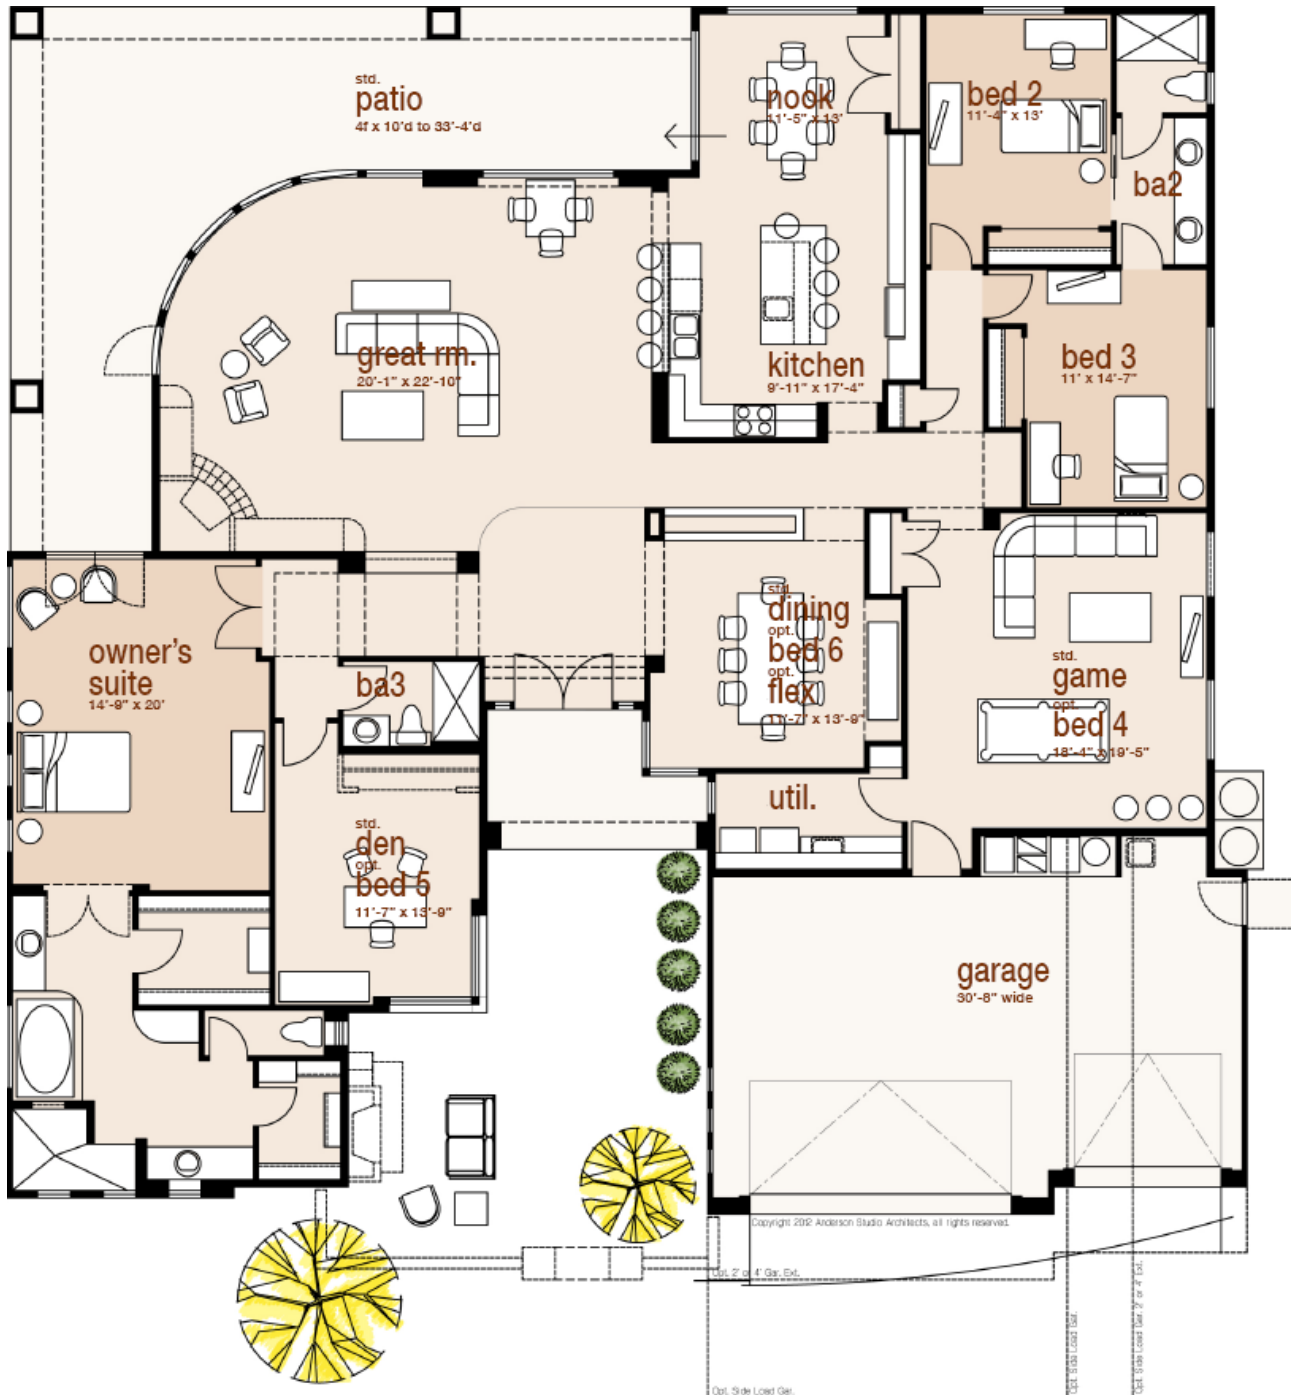

CHOICES by Mesquite Homes

San Simon

3,612 square feet

CHOICES by Mesquite Homes

San Simon
elevations

Elevation 1

Elevation 2

CHOICES by Mesquite Homes