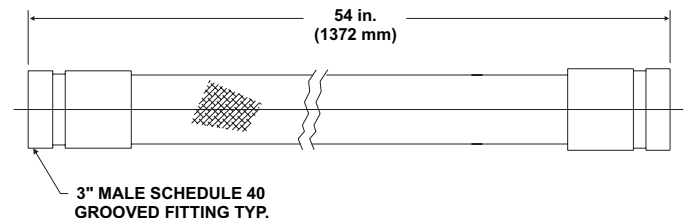

### DESCRIPTION

Stainless Steel flexible hose is used to connect the 3-inch valve cylinders (both the 600 lb. and 900 lb. cylinders) to discharge piping. The hose has a victaulic fitting at the cylinder end and a 3-inch male groove fitting to connect to the piping.

### INSTALLATION

The stainless steel flexible braided hose may be installed horizontally or with a 90 degree bend radius as shown in the diagram below.

### SPECIFICATION

<b>Material:</b>	Convolute hose with stainless steel braid overlay
<b>Working pressure:</b>	500 PSI (3.4 Mpa)
<b>Proof pressure:</b>	1000 PSI (7.0 Mpa)
<b>Burst pressure:</b>	2000 PSI (13.8 Mpa)

### DIMENSIONS

Dimensions	
A	B
33 in. (838 mm)	36 in. (914 mm)

**Note:** Dimensions A and B must be maintained in order to obtain a smooth radius in flexible loop. Hose may require adapter to connect to system piping.