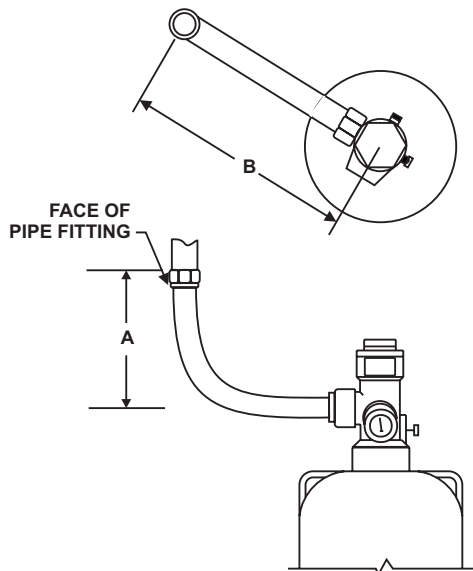

## 3-inch Flexible Discharge Hose Data Sheet

### DESCRIPTION

Stainless Steel flexible hose is used to connect the 3-inch valve cylinders (both the 600 lb. and 900 lb. cylinders) to discharge piping. The hose has a victaulic fitting at the cylinder end and a 3-inch male groove fitting to connect to the piping.

### INSTALLATION

The stainless steel flexible braided hose may be installed horizontally or with a 90 degree bend radius as shown in the diagram below.

### DIMENSIONS

Dimensions	
A	B
33 in. (838 mm)	36 in. (914 mm)

**Note:** Dimensions A and B must be maintained in order to obtain a smooth radius in flexible loop. Hose may require adapter to connect to system piping.