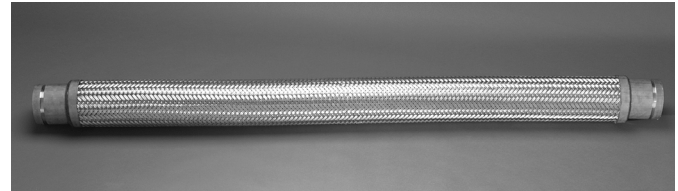

# Kidde Engineered Fire Suppression System

Designed for use with 3M™ Novec™ 1230 Fire Protection Fluid

A UTC Fire & Security Company

Effective: March 2007

**K-45-9045**

### DESCRIPTION

Stainless Steel flexible hose is used to connect the 3-inch valve cylinders (both the 600 lb. and 900 lb. cylinders) to discharge piping. The hose has a victaulic fitting at the cylinder end and a 3-inch male groove fitting to connect to the piping.

### INSTALLATION

The stainless steel flexible braided hose may be installed horizontally or with a 90 degree bend radius as shown in the diagram below.

### SPECIFICATION

<b>Material:</b>	Convolute hose with stainless steel braid overlay
<b>Working pressure:</b>	500 PSI (3.4 Mpa)
<b>Proof pressure:</b>	1000 PSI (7.0 Mpa)
<b>Burst pressure:</b>	2000 PSI (13.8 Mpa)