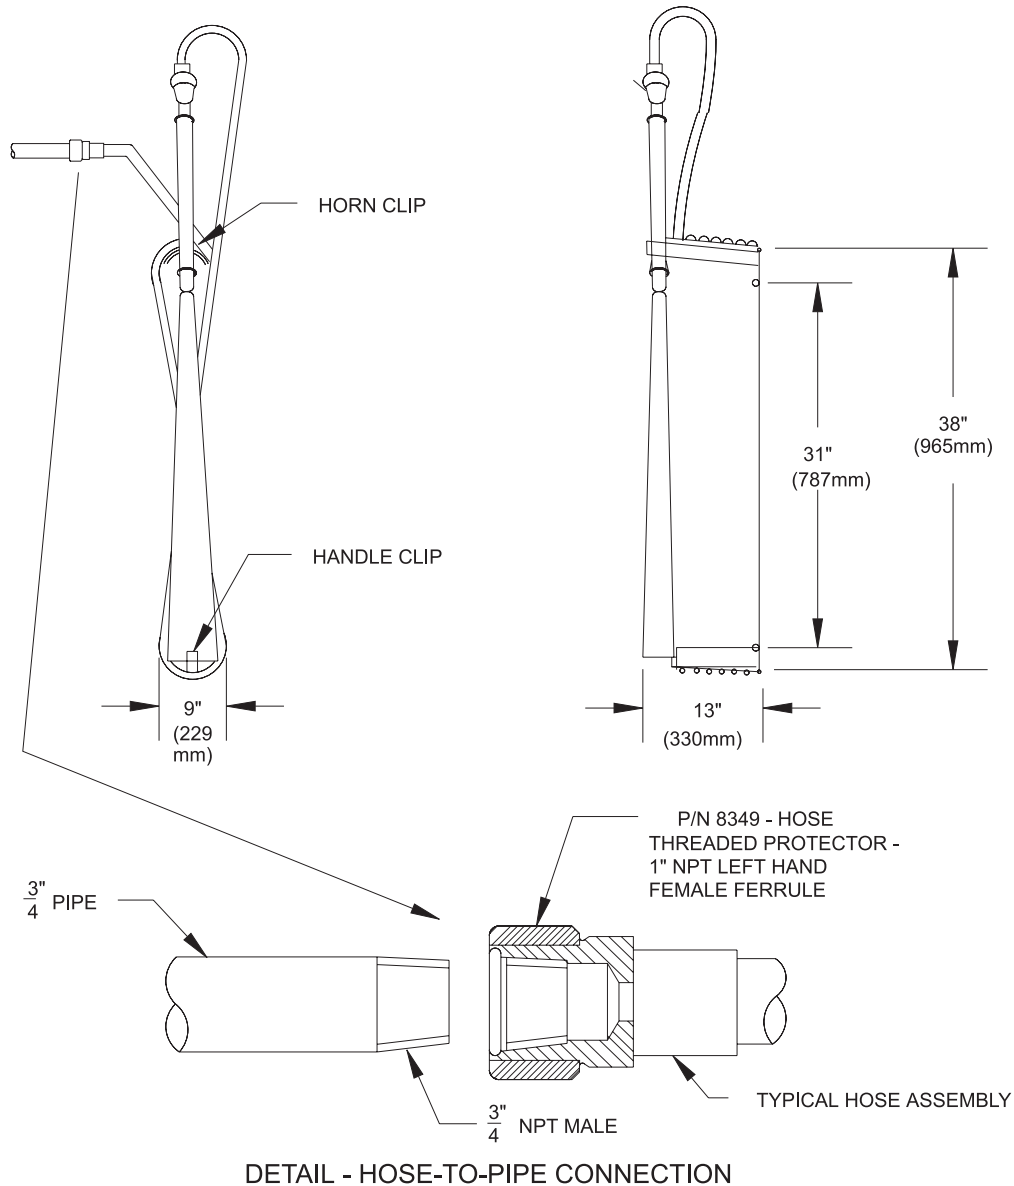

# CO<sub>2</sub> Component Description

## Hose Rack

Effective: February 2007  
**K-81-1190**

P/N: 919842

## MATERIALS HOSE RACK: IRON

**Note:** Hose and horn shown for reference only.

This literature is provided for informational purposes only. KIDDE-FENWAL, INC. assumes no responsibility for the product's suitability for a particular application. The product must be properly applied to work correctly. If you need more information on this product, or if you have a particular problem or question, contact KIDDE-FENWAL, INC., Ashland, MA 01721. Telephone: (508) 881-2000.