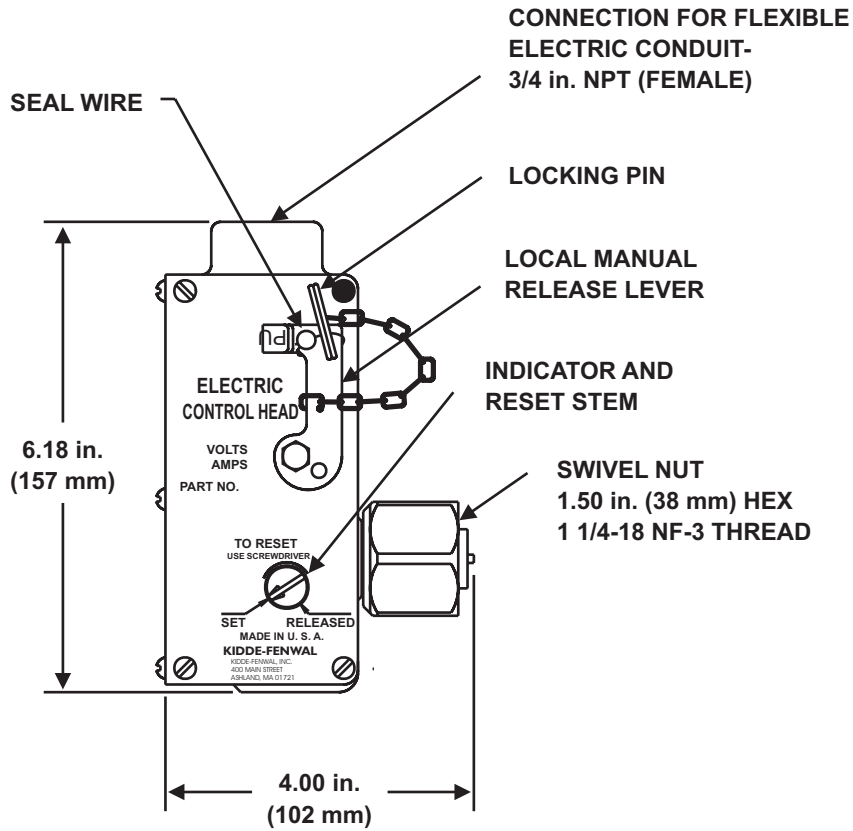

FE-13 Component Description

Electric Control Head

Effective: April 2007
K-96-6010

Part Number	Control Head	
	Voltage	Amps
890181	24 Vdc	2.0 Momentary
890149	125 Vdc	0.3 Momentary
890165	115 Vac	1.0 Momentary