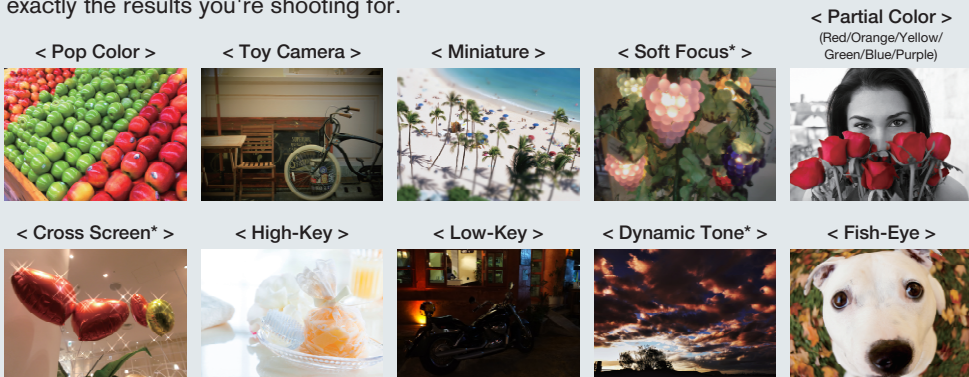

↓
HD Movie. (720p/30fps)

One Touch Movie Recording Button.

Movie scene recognition ensures that settings are optimized according to your subject. HD Movie shares your memories with family on the big screen, using the mini HDMI connector.

A one-touch Movie Recording Button enables you to capture all the action in HD.

HD Movie with **36 x zoom!**

↓
Advanced Filter.

A selection of ten special filters lets you create distinctive photo effects. Filter effects can be verified on the LCD monitor to ensure you get exactly the results you're shooting for.