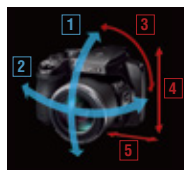

*CIPA standards

2 High Resolution (920K-dot) EVF and 16.2 megapixel CMOS Sensor

The high-resolution (920K-dot) electronic viewfinder allows you to frame images precisely.

16.2 megapixel backlit CMOS sensor delivers high-quality images in low light, continuous shooting of 10.0fps and quick response.

5 Advanced Filter and SR AUTO

▼ Sketch

▼ Dynamic Tone

▼ Partial Color

▼ Others

Toy Camera, Pop Color, Soft Focus, Low-Key, High-Key, Miniature, Cross Screen, Fish-Eye

[Advanced Filter] 11 special filters offer a variety of picture taking effects.

[SR AUTO] Scenes are automatically detected and the appropriate camera settings selected: Portrait, Landscape, Night, Macro, Night Portrait, and Backlit Portrait.

3 Full HD Movie (1080i/60fps)

One-touch Movie button

5-Axis Image Stabilization

The 5-Axis Image Stabilization function provides easy video recording, even at telephoto (1200mm) settings.

6 Connect to your smartphone for extra enjoyment

Remote Shooting*

Take pictures remotely from your smartphone or tablet - perfect for timid subjects.