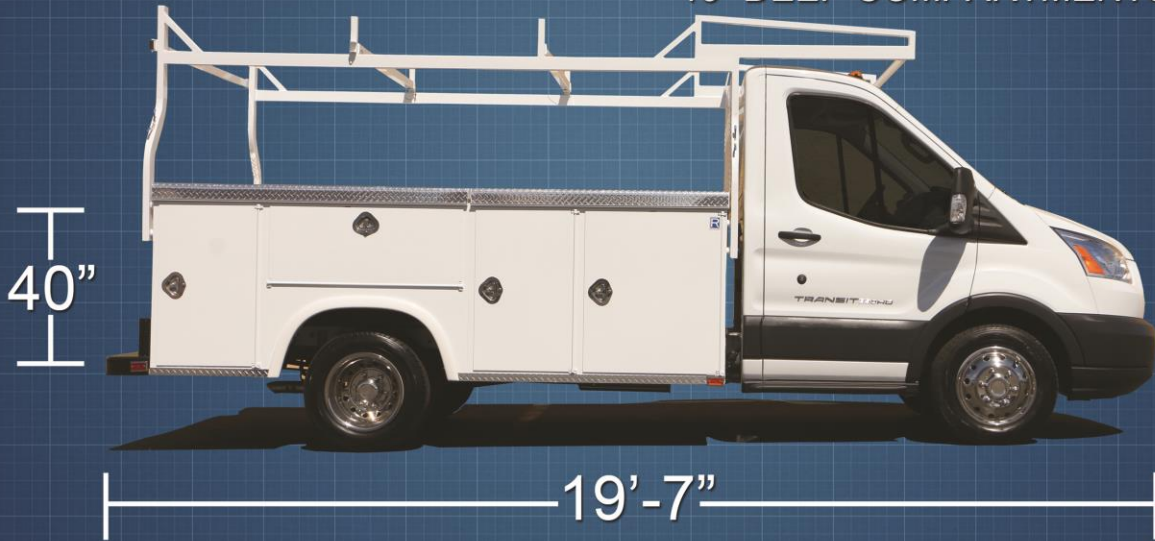

WWW.ROYALTRUCKBODY.COM

ROYAL TRUCK BODY

ROYAL TR 125 BODY

10' 5" TR OPEN TOP DESIGN
19" DEEP COMPARTMENTS

PRODUCTIVITY

The TR 125 BODY is designed to provide maximum storage capacity while maintaining exceptional drivability.

- Tall 40" Open Top Cabinets
- 19" Deep TR BODY
- Removeable Blue Trays
- Low Load Height
- 4 Bed Mounted Tie Downs
- 10'5" TR Body
- Integrated Head Board
- Over 3K Payload

SECURITY **FORTRESS**

Protection should never be an option. Royals standard security offers best in class protection utilizing the exclusive Fortress Lock System.

- Royal Fortress Lock System
- Double Bit Automotive Style Push Button Locks
- Locking Tailgate
- Rivetless T-Handle Design
- Dual Rotary Latch Lid

VALUE

Low Price Point combined with the power and dependability of the new FORD Transit Cab Chassis make this package a value leader. Carry More, Do More, Save More, Expect More, Royal TR 125 Body.