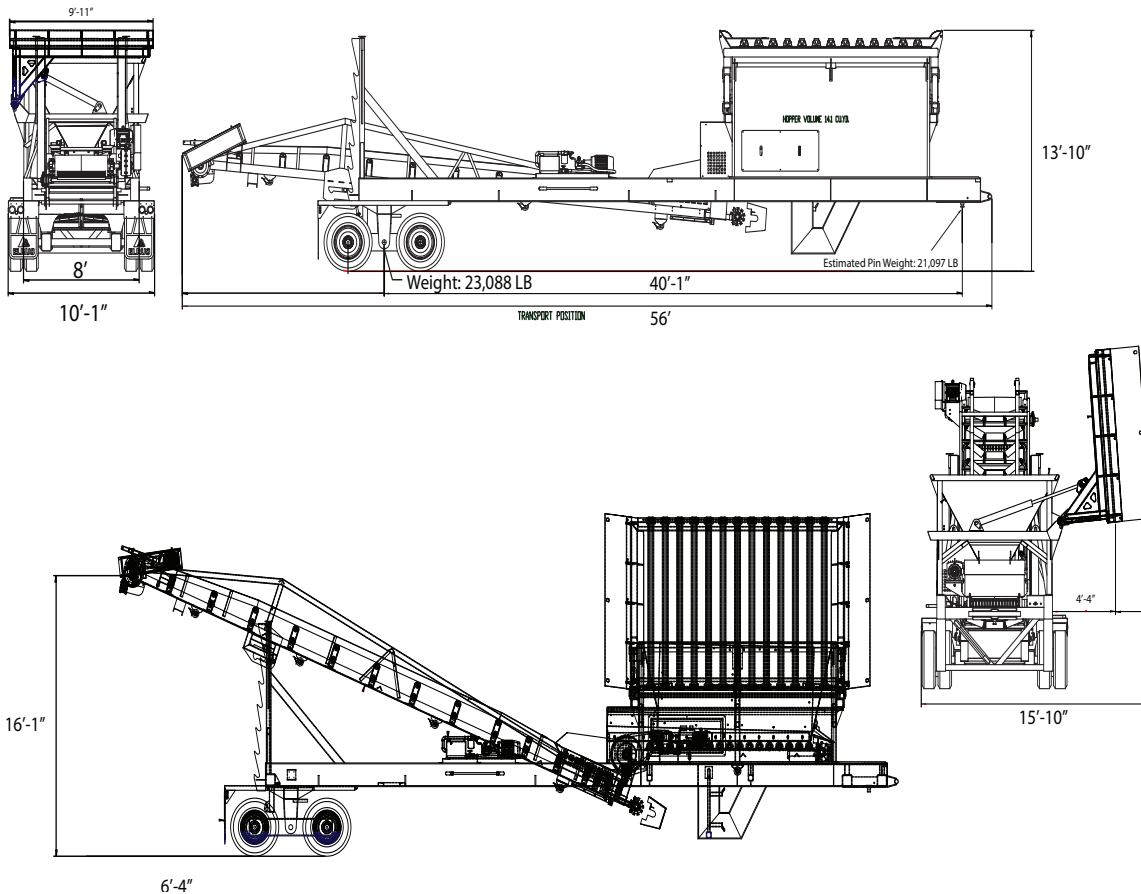

For more information call: 888-535-7877, email: info@elrus.com or visit elrus.com