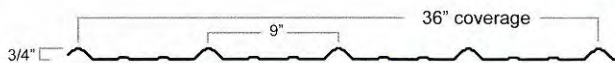

BRICK RED
TSR 34 E.87 SRI 36

GALVALUME

Purlin Bearing Rib (PBR) Profile ^o ★

Also available in 26GA

Tuf-Rib Panel Profile ★

Dakota Drain Panel Profile ^o

WE OFFER MANY OTHER CUSTOM COLORS AND PROFILES NOT INCLUDED ON THIS CHART
PLEASE NOTE: See sales rep about gauges, colors and profile availability. Custom trim available with all profiles.
★ Indicates panel with UL90 and 580 Rating. Oil canning is not a cause for rejection.
All paint colors shown above carry a lifetime film integrity and 30 year chalk and fade warranty.
Galvalume carries a 25 year warranty.