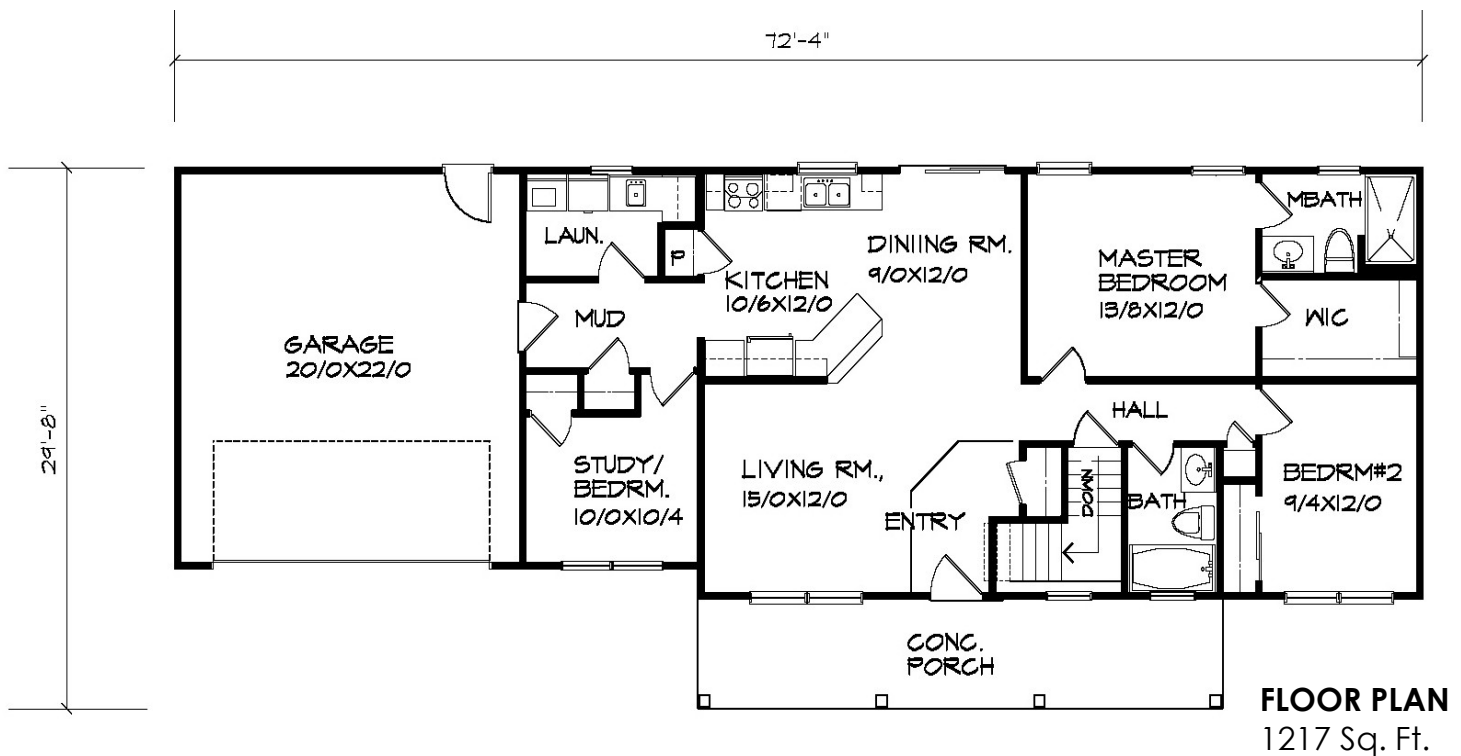

GERBER HOMES

Updated

WEDGEWOOD II

1217 Sq. Ft.

Shown with the following Optional Items...

- Laundry Sink / Cabinets
- Railing on Front Porch
- Rectangular Picture Window over Main Bath Shower
(Only available w/ 9' Height Ceiling Heights)
- Tub / Shower Unit or 5' Fiberglass Shower in Master Bath is standard

W: 72' 4"
D: 29' 8"

This sheet is for illustrative purposes only and is not part of a legal contract. Dimensions shown are approximate and may vary from completed structure.