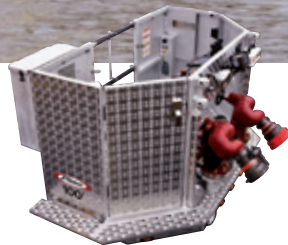

100'

THE **NEW** ALUMINUM AERIAL PLATFORM AND BASKET

Clean and simple, we know that some departments just prefer aluminum. And now you don't have to choose between an aluminum platform and Pierce's trusted performance. Introducing the 100' Aluminum Aerial Platform. It has the ultimate in below grade performance and setup flexibility – all designed to help you perform at the top of your profession.

11.5° 16' 6"

BELOW GRADE

Up to 235° rotation
Rotate at ground level without raising

STABILIZER SPREAD

H-Style
12' 2" short-jacked
No auxiliary pins required

ALUMINUM BASKET

Ergonomic design for better access & operation
Angled doors
8" walkway on sides
Single/dual monitors
Moveable controls
All Lyfe® accessories available

RATINGS

35 mph wind condition
¼" of ice build up
CAPACITY
1000 lbs. dry tip-load
500 lbs. tip-load flowing water
Operating range from -11.5° to +76°
Horizontal reach of 92' @ 0°
Vertical reach of 100' @ 76°
11' 9" overall height
(with deep notch Arrow XT™ chassis)

SIDE MOUNTED WATERWAY

Protected from roof lines
Rated to 2000 gpm
1500 gpm unrestricted
2000 gpm 45° side to side
30° degrees up

PERFORM. LIKE NO OTHER.™

www.piercemfg.com