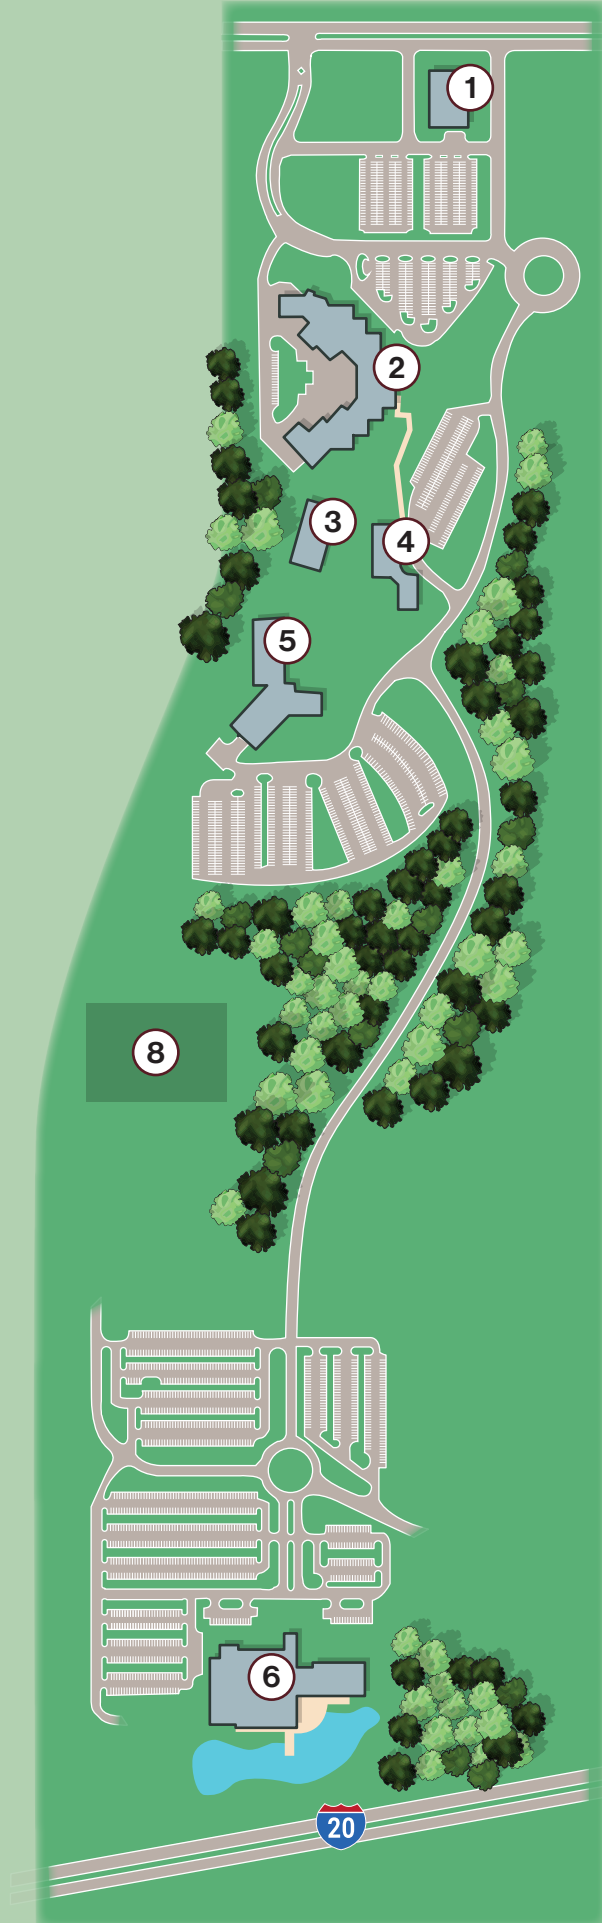

General Locations	
Academic/Library Building (ALBK)	4
Administration - Classroom Building	1
Career & Technical Building (CTBK)	7
Clyde Muse Center (CMCK)	6
George Wynne Hall (GWHK)	5
Health Sciences Complex - future site	8
Jimmy C. Smith Hall (VTCK)	2
Student Services Building (SSBK)	3

Rankin Campus

3805 Highway 80 East, Pearl, MS 39208-4295 1-800-HINDSCC